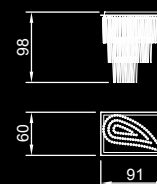

FORMA A GOCCIA / DROP SHAPE:

113 elementi/elements:

cm. 60x91x98 h

Led G4 113x1.5W 12V

2700/3000 K