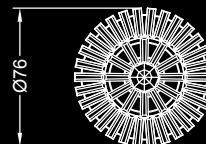

Applique: ø cm. 76x19,5
Led G9 12x5W 230V
2700/3000 K

Alogena / Halogen bulb:
G9 12x20W 230V

Rosso