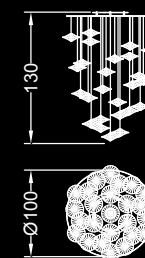

25 elementi / elements:

ø cm. 100x130 h
Led G4 25x1,5W 12V
2700/3000 K

Alogena / Halogen bulb:

G4 25x5-10-20W 12V

IP2X