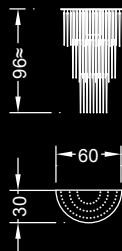

cm. 200x200x280 h.

Led G4 650x1W 12V

2700/3000 K

APPLIQUE / WALL LAMP:

54 elementi/elements:

cm. 60x30x96 h.

Led G4 54x1W 12V

2700/3000 K