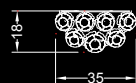

### Applique / Wall lamp:

cm. 35x18x40 h.  
Led G9 2x5W 220V  
2700/3000 K

IX