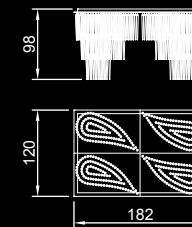

MISURA SPECIALE / SPECIAL SIZE:

452 elementi/elements:

cm. 182x120x98 h

Led G4 452x1W 12V

2700/3000 K