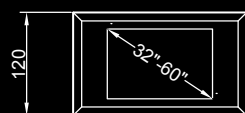

### PRISMA SPECCHIO TV

A) cm. 160x12x120h  
Strip Led 4,5mx30W 12V  
2700/3000 K

IP20 CE  $\perp$  

B) cm. 200x12x120h  
Strip Led 5,25mx30W 12V  
2700/3000 K

IP20 CE  $\perp$  