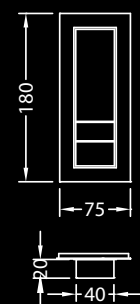

cm. 75x180
Led G4 10x1,5W 12V
2700/3000 K

Faretti Dicroici / Dichroic bulb
G4 10x20W 230V