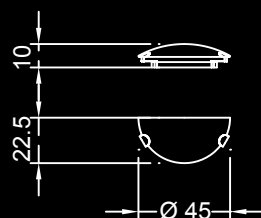

Applique / Wall lamp:

ø cm. 45x22,5x10 h

Led E27 1x6W 220V

2700/3000 K