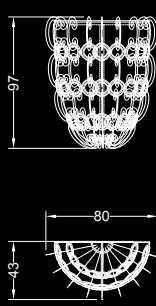

Alogena / Halogen bulb:  
G9 30x20W 230-240V

IP20 CE    

D: cm. 90x100 h  
Led G9 5x5W 230V  
2700/3000 K

IP20 CE    

E: Applique / Wall lamp:  
cm. 80x43x97 h  
Led G9 5x5W 230V  
2700/3000 K

Alogena / Halogen bulb:  
G9 5x20W 230-240V