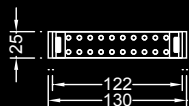

Dati tecnici / Technical data

Lampada sospensione in cristallo extrachiario bocciardato sp.19 mm con alloggiamento portacandele. Telaio in acciaio inox satinato. Attacco unico a soffitto con piastra in vetro rettangolare verniciato bianco. Impianto luce con lampadine LED.

Lamp in extra clear bush-hammered glass 19mm thick with holes for candles. Frame in brushed stainless steel. Rectangular white lacquered glass support. LED lighting system.

cm. 122x25x200 h max
Led Plate (10x100mm) 2x10W 220V
2700/3000 K