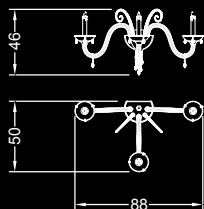

∅ cm. 93x119 h

8 Led fibra ottica 15W / 20 optical fiber Led 15 W  
2700/3000 K

IP20 CE   

∅ cm. 88x50x46 h

3 Led 15W / 3 Led 15 W  
2700/3000 K

IP20 CE   

∅ cm. 100x172 h

20 Led fibra ottica 15W / 20 optical fiber Led 15 W  
2700/3000 K