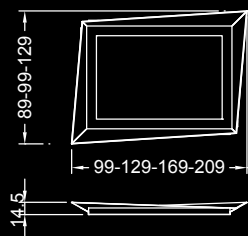

QUARTZ SPECCHIO

Strip Led 4,5mx30W 12V
2700/3000 K

IP20 CE $\frac{1}{2}$