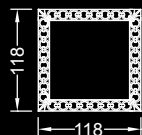

D) cm. 118x118

Strip Led 3,7mx30W 12V
2700/3000 K

IP20