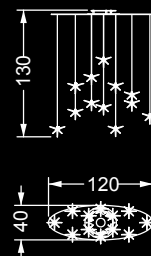

12 stelle / stars:

cm. 120x40x130 h ovale / oval
Led G4 12x1,5W 12V
2700/3000 K

Alogena / Halogen bulb:
G4 12x5-10-20W 12V

IP2X