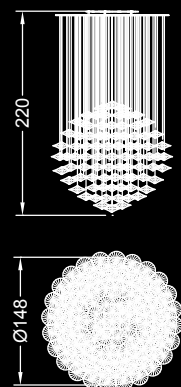

100 elementi / elements:

ø cm. 148x220 h
Led G4 100x1,5W 12V
2700/3000 K

Alogena / Halogen bulb:

G4 100x5-10-20W 12V

IP2X