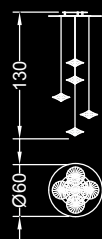

5 elementi / elements:

ø cm. 60x130 h
Led G4 5x1,5W 12V
2700/3000 K

Alogena / Halogen bulb:

5x5-10-20W 12V

IP2X