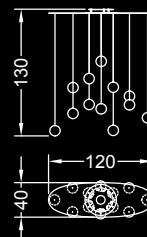

12 sfere / spheres:
cm. 120x40x130 h ovale / oval
Led G4 12x1,5W 12V
2700/3000 K

Alogena / Halogen bulb:
G4 12x5-10-20W 12V