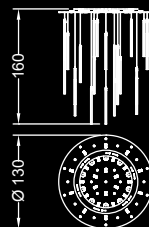

27 elementi / elements – 26 LED
nel supporto / in support:
ø 130 x 160 h
Led G4 27X0,87W 12V
Led GU 26x6W 12V
2700/3000 K