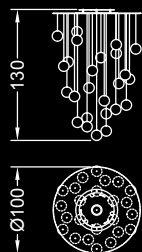

25 sfere / spheres:
ø cm. 100x130 h
Led G4 25x1,5W 12V
2700/3000 K

Alogena / Halogen bulb:
G4 25x5-10-20W 12V