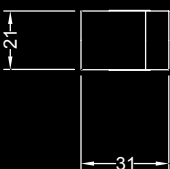

Abatjour / Table lamp:

cm. 31x21x26 h
Led Plate (10x100mm) 1x10W 220V
2700/3000 K