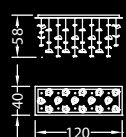

cm. 120x40x58 h
50 elementi/elements
Led GU5.3 10x6W 12V
2700/3000 K

IP2X