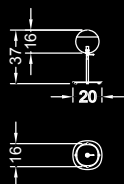

Abatjour Move:

ø 16 x 37 h
Led G9 1x5W 220V
2700/3000 K