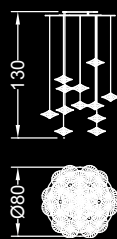

12 elementi / elements:

ø cm. 80x130 h
Led G4 12x1,5W 12V
2700/3000 K

Alogena / Halogen bulb:

G4 12x5-10-20W 12V

IP2X