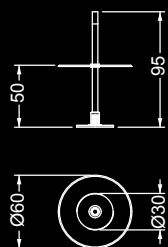

Dati tecnici / Technical data

Piantane, applique e tavolino con elemento centrale in vetro di Murano trasparente o con polvere oro, lavorato a mano, sabbiato all'estremità superiore. Base in vetro con finitura a specchio in sezione tonda per il tavolino e tonda o a mezzaluna per le piantane. Impianto luce a LED.

Floor lamps, wall lamp and side table with central rod in handmade Murano glass, transparent or with gold powder, frosted on the top. Side table with round mirror base and lamps with round or half-moon shaped mirror base. LED lighting system.

Tavolino / Side table:

ø cm. 60x95 (50) h
Led GU10 1x7W 220 V
2700/3000 K