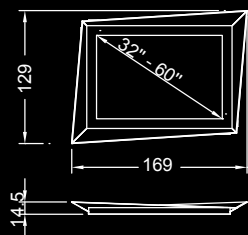

### QUARTZ SPECCHIO TV

A) cm. 169x14.5x129h  
Strip Led 4,5mx30W 12V  
2700/3000 K

IP20 CE  $\frac{1}{2}$  

B) cm. 209x14.5x129h  
Strip Led 5,25mx30W 12V  
2700/3000 K

IP20 CE  $\frac{1}{2}$  