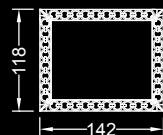

E) cm. 118x142

Strip Led 3,8mx30W 12V
2700/3000 K

IP20