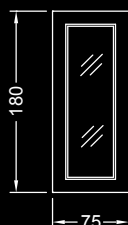

cm. 75x180
Led G4 10x1,5W 12V
2700/3000 K

Faretti Dicroici / Dichroic bulb
G4 10x20W 230V