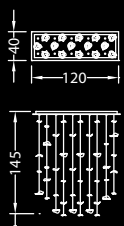

cm. 120x40x145 h
70 elementi/elements
Led GU5.3 10x6W 12V
2700/3000 K

IP2X