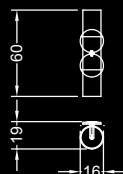

Applique / Wall lamp:

2 sfere / spheres: 1 x ø 16:
16 x 19 x 60 h
Led G9 2x5W 220V
2700/3000 K