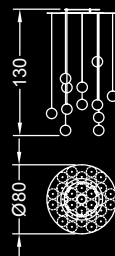

12 sfere / spheres:
ø cm. 80x130 h
Led G4 12x1,5W 12V
2700/3000 K

Alogena / Halogen bulb:
G4 12x5-10-20W 12V