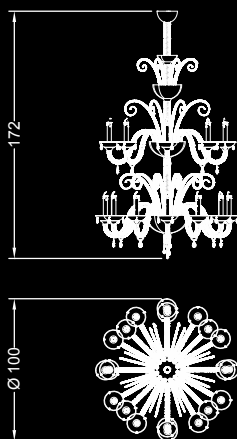

∅ cm. 100x172 h

20 Led fibra ottica 15W / 20 optical fiber Led 15 W
2700/3000 K

IP20 CE