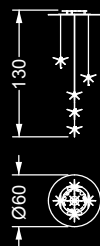

5 stelle / stars:

ø cm. 60x130 h
Led G4 5x1,5W 12V
2700/3000 K

Alogena / Halogen bulb:
G4 5x5-10-20W 12V

IP2X