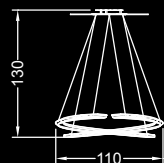

Dati tecnici / Technical data

Lampadario con supporto in cristallo a specchio. Elemento curvato in laccato opaco latte o henné. Illuminazione a LED su supporto.

Chandelier with mirror glass support. Curved element in matt lacquered latte or henné colour. LED lighting on the support.

104 x 48 x 130 h :
1 elemento / element
Led strip 3X9.6W/m 12V
Led GU 6X6W 12V
2700/3000 K

104 x 48 x 130 h:
2 elementi / elements
Led strip 6X9.6W/m 12V
Led GU 12X6W 12V
2700/3000 K

Acciaio

Ottone antico

Rame

Henne' lucido

Latte