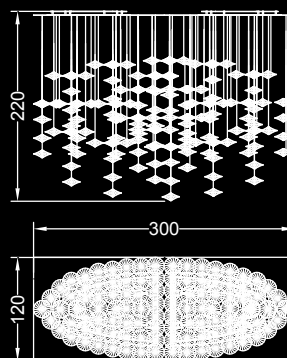

MISURA SPECIALE / SPECIAL SIZE:

178 elementi / elements:
cm. 300x120x220 h. Rettangolare
Led G4 178x1,5W 12V
2700/3000 K

Alogena / Halogen bulb:

G4 178x5-10-20W 12V

IP2X

Trasparente