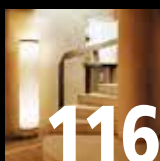

OPTICA

116

LAMPADA