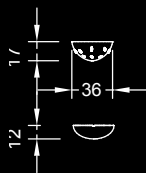

### E) Applique / Wall lamp:

cm. 36x12x17 h

Led Plate (10x100) 2x10W 230V  
2700/3000 K

Neon / Fluorescent lamp:

G23 1x9W 220V (interno / internal) +

Alogena tubolare / Tubular halogen bulb:

R7S 1x100W 220V (esterna / external)