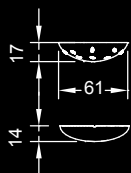

D) Applique / Wall lamp:

cm. 61x14x17 h

Led Plate (10x100) 2x10W 230V
2700/3000 K

Neon / Fluorescent lamp:

G23 1x9W 220V (interno / internal) +

Alogena tubolare / Tubular halogen

bulb: R7S 1x100W 220V (esterna /

external)