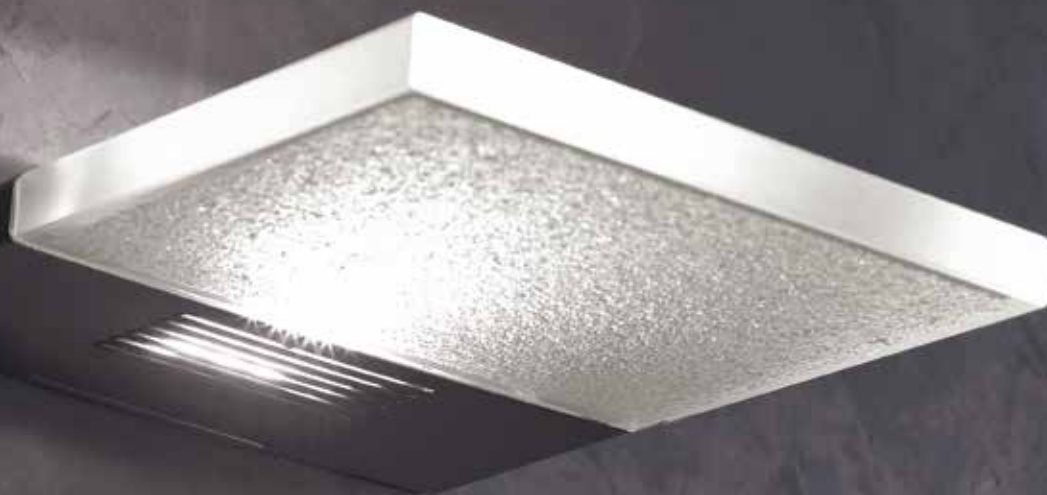

OPTICA COLLEZIONE

Disegno Reflex