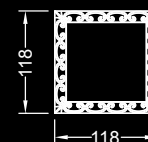

C) cm. 118x118

Strip Led 3,2mx30W 12V
2700/3000 K

IP20