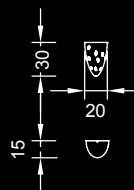

### F) Applique / Wall lamp:

cm. 20x15x30 h

Led Plate (10x100) 2x10W 230V  
2700/3000 K

Neon / Fluorescent lamp:

G23 1x9W 220V (interno / internal) +

Alogena tubolare / Tubular halogen bulb:

R7S 1x100W 220V (esterna / external)