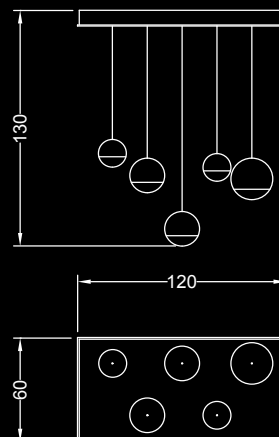

Lampadario / Chandelier

5 sfere / spheres:
cm. 120x60x130 h
Led G4 5x3W 12V
2700/3000 K

Alogena / Halogen bulb:
G4 5x5-10-20W 220V

IP2X