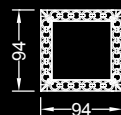

B) cm. 94x94

Strip Led 2,3mx15W 12V
2700/3000 K

IP20