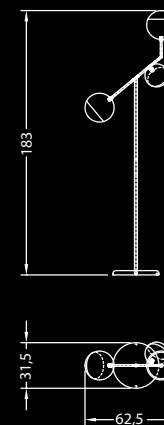

Piantana / Floor lamp:

3 sfere / spheres:
cm ø 31,5 x 183 h
Led G9 3x5W 220V
2700/3000 K

Argento

Bronzo

Rame

Oro