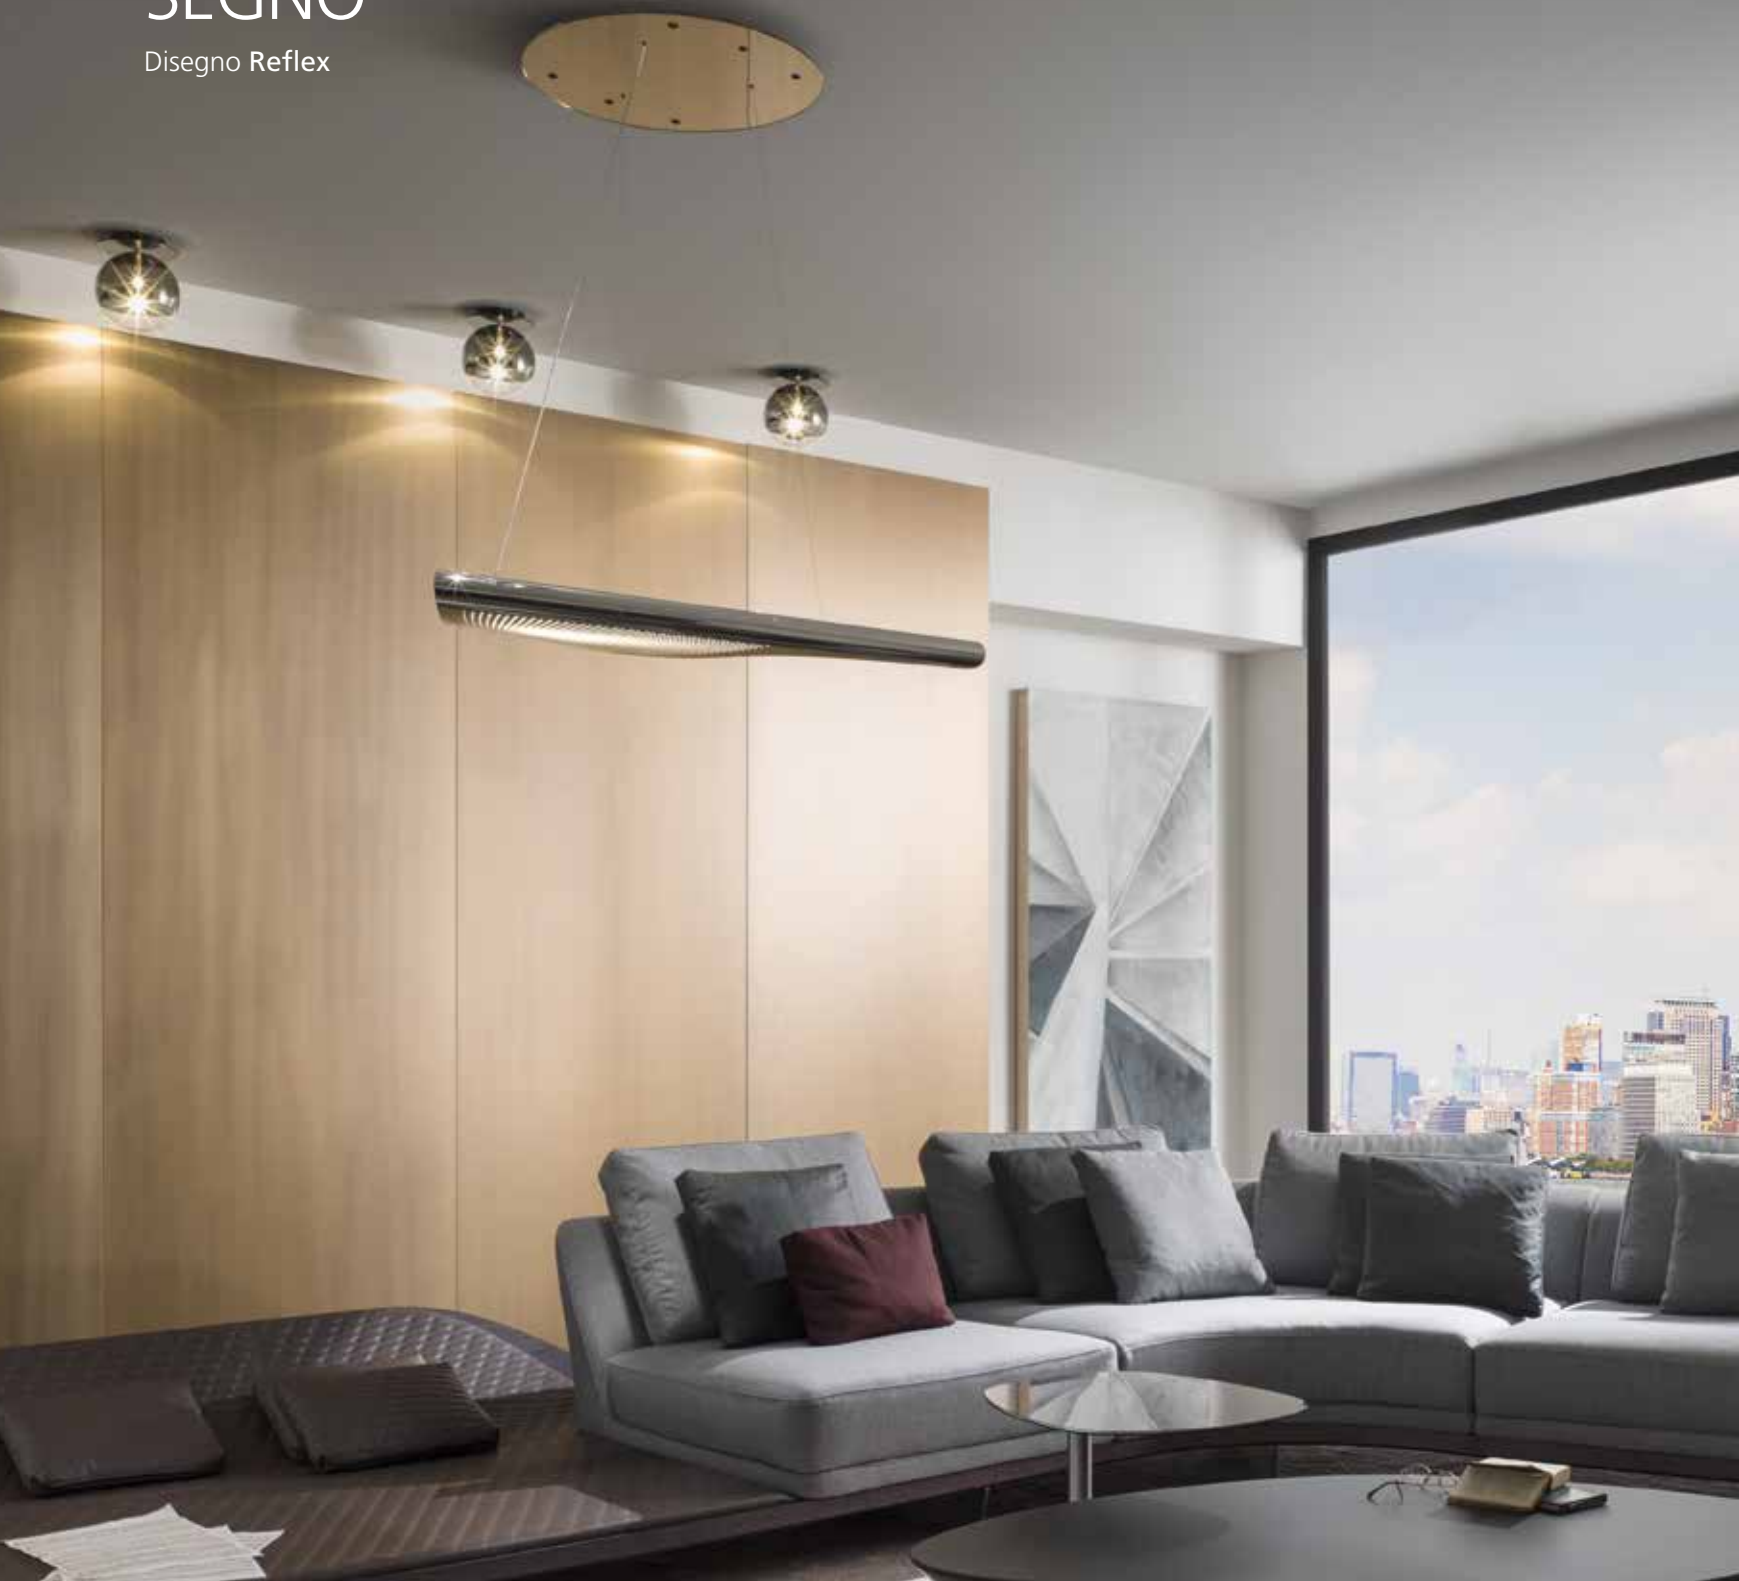

SEGNO

Disegno Reflex