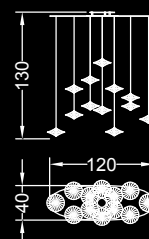

12 elementi / elements:

cm. 120x40x130 h ovale / oval
Led G4 12x1,5W 12V
2700/3000 K

Alogena / Halogen bulb:

G4 12x5-10-20W 12V

IP2X