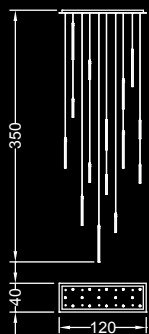

Dati tecnici / Technical data

Lampadario con telaio in vetro a specchio con LED incassati. Elementi pendenti in cristallo trasparente con LED interno. La sospensione può essere dotata di 15, 16 o 27 elementi.

Chandelier with mirror glass support with LED. Pendant elements in transparent glass with LED inside. Available with 15, 16 or 27 elements.

15 elementi / elements – 10 LED
nel supporto / in support:
120 x 40 x 350 h
Led G4 15X0,87W 12V
Led GU 10x6W 12V
2700/3000 K