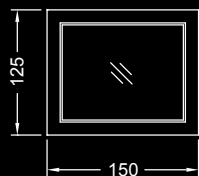

cm. 150x125
Led G4 10x1,5W 12V
2700/3000 K

Faretti Dicroici / Dichroic bulb
G4 10x20W 230V