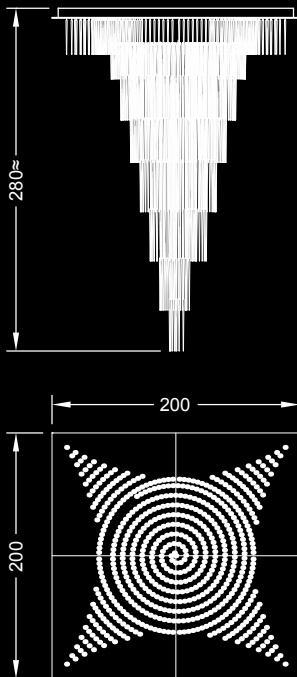

MISURA SPECIALE / SPECIAL SIZE:

650 elementi a spirale /
elements in spiral shape:

cm. 200x200x280 h.

Led G4 650x1W 12V

2700/3000 K