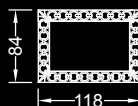

C) cm. 118x84

Strip Led 2,5mx15W 12V
2700/3000 K

IP20