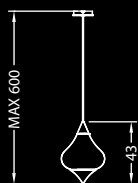

Dati tecnici / Technical data

Lampada con supporto in vetro verniciato nero. Elemento in vetro di Murano soffiato trasparente. Impianto luce a LED.

Lampe with black lacquered glass support. Element in blown transparent Murano glass. LED lighting system.

ø 30 x 43 – 600 h (max):
Led GU10 1X7W 220V
2700/3000 K