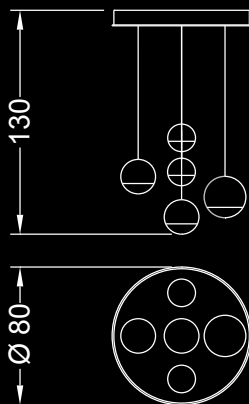

Lampadario / Chandelier

5 sfere / spheres:
ø cm. 80x130 h
Led G4 5x3W 12V
2700/3000 K

Alogena / Halogen bulb:
G4 5x5-10-20W 220V

IP2X