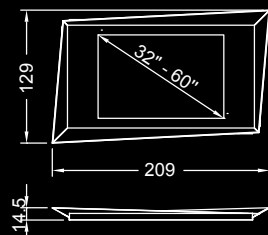

### QUARTZ SPECCHIO TV

A) cm. 169x14.5x129h  
Strip Led 4,5mx30W 12V  
2700/3000 K

IP20 CE  $\frac{1}{2}$  

B) cm. 209x14.5x129h  
Strip Led 5,25mx30W 12V  
2700/3000 K

IP20 CE  $\frac{1}{2}$  