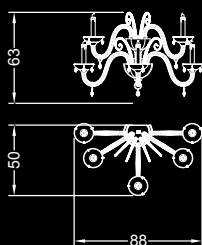

∅ cm. 88x50x63 h

5 Led 15W / 5 Led 15 W
2700/3000 K

IP20 CE