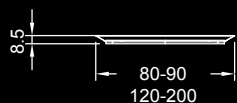

PRISMA SPECCHIO

Strip Led 4,5mx30W 12V
2700/3000 K

IP20 CE $\perp$