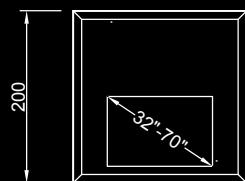

### PRISMA SPECCHIO

Strip Led 4,5mx30W 12V  
2700/3000 K

IP20 CE  $\perp$  

C) cm. 200x12x200h  
Strip Led 7,2mx30W 12V  
2700/3000 K

IP20 CE  $\perp$  

Fumo

Creta

Ocra