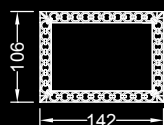

G) cm. 142x106

Strip Led 3,5mx30W 12V
2700/3000 K

IP20