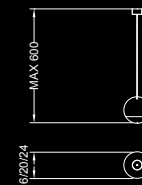

11 sfera / 1 sphere:

ø cm. 16-20-24x130-600 h max
Led G4 1x3W 12V
2700/3000 K
Alogena / Halogen bulb:
G4 1x5-10-20W 220V

IP2X