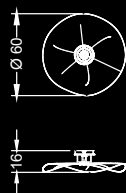

Dati tecnici / Technical data

Parete decorativa componibile in vetro a specchio con elementi floreali colorati in vetro di Murano. Retro illuminazione a LED

Decorative modular wall in mirror glass with coloured flower elements in Murano glass. Back-LED lighting.

12 elementi / elements :
97 x 97 h
Led G4 12X3W 12V
2700/3000 K

1 elemento / element :
Ø 60
Led G4 3W 12V
2700/3000 K

Bianco