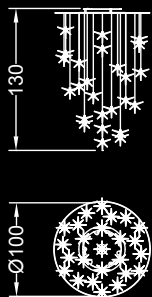

Alogena / Halogen bulb:  
G4 12x5-10-20W 12V

IP2X 

25 stelle / stars:

ø cm. 100x130 h  
Led G4 25x1,5W 12V  
2700/3000 K

Alogena / Halogen bulb:  
G4 25x5-10-20W 12V

IP2X 

50 stelle / stars:

ø cm. 130x220 h  
Led G4 50x1,5W 12V  
2700/3000 K