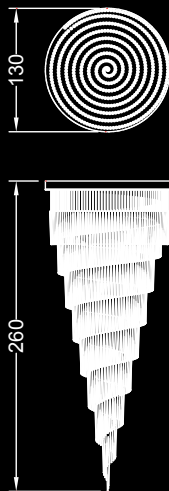

MISURA SPECIALE: / SPECIAL SIZE:

450 elementi a spirale /
elements in spiral shape:

ø cm. 130x260 h.

Led G4 450x1W 12V

2700/3000 K