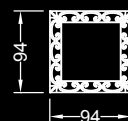

B) cm. 94x94

Strip Led 2,3mx15W 12V
2700/3000 K

IP20