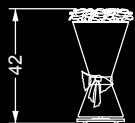

Abatjour / Table lamp:

ø cm. 24x42 h
Led G9 1x5W 220V
2700/3000 K

IX