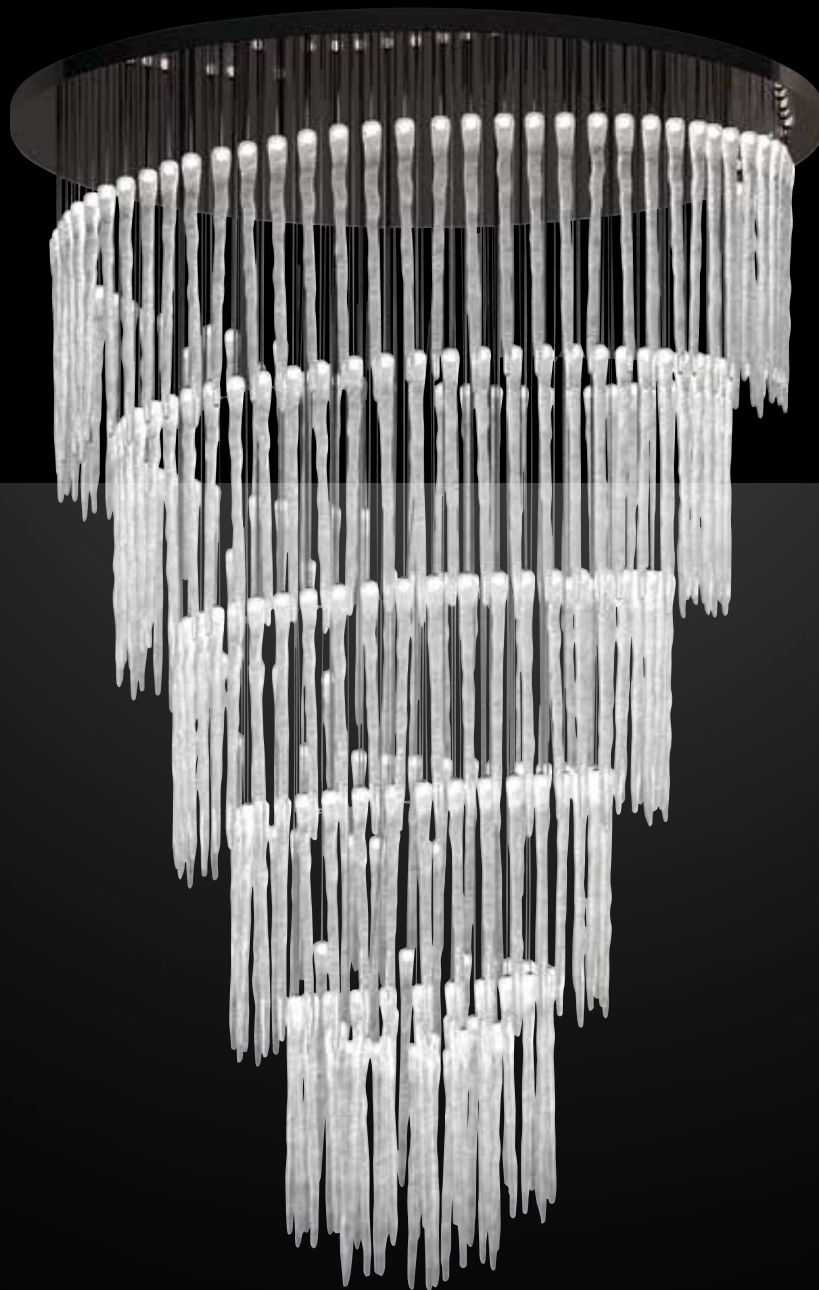

ICE LAMPADARIO

Disegno Reflex