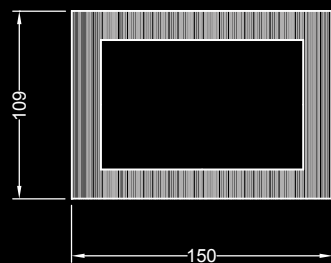

Dati tecnici / Technical data

Specchio in vetro extrachiaro sp. 5mm con bisello a 45°. Cornice in vetro stratificato con decoro Dune, Vienna o San Marco. Profilo in metallo finitura ottone brunito ed illuminazione a LED.

Mirror in extra clear glass 5mm thick with 45° bevel. Frame in laminate glass with Dune, Vienna or San Marco pattern. Metal profile in burnished brass finish and LED light.

cm. 150x109

Strip Led 5,25mx4,8W 12V
2700/3000 K

IP20