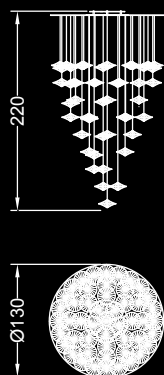

50 elementi / elements:

ø cm. 130x220 h
Led G4 50x1,5W 12V
2700/3000 K

Alogena / Halogen bulb:

G4 50x5-10-20W 12V

IP2X