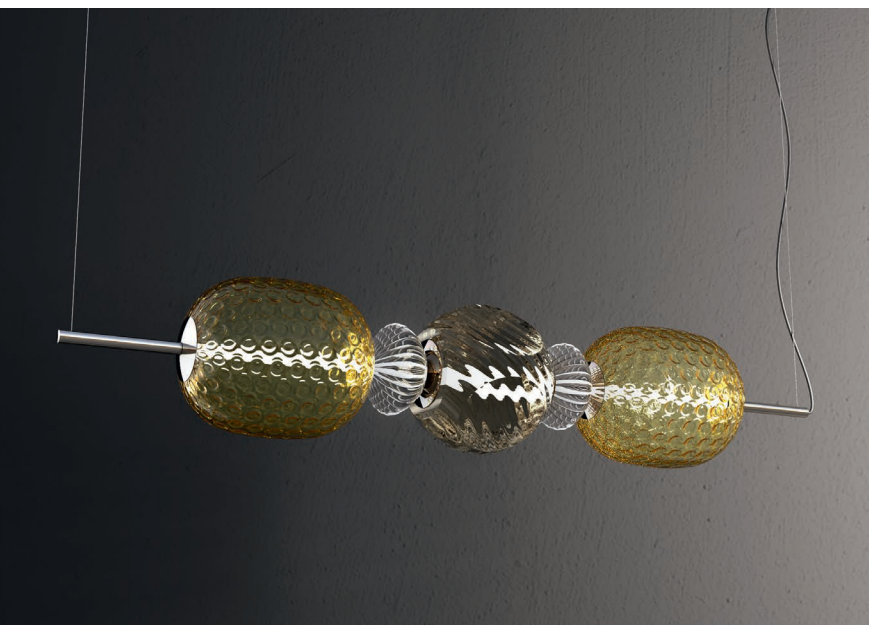

Ø 26 cm _ L 86 cm _ 24W strip led