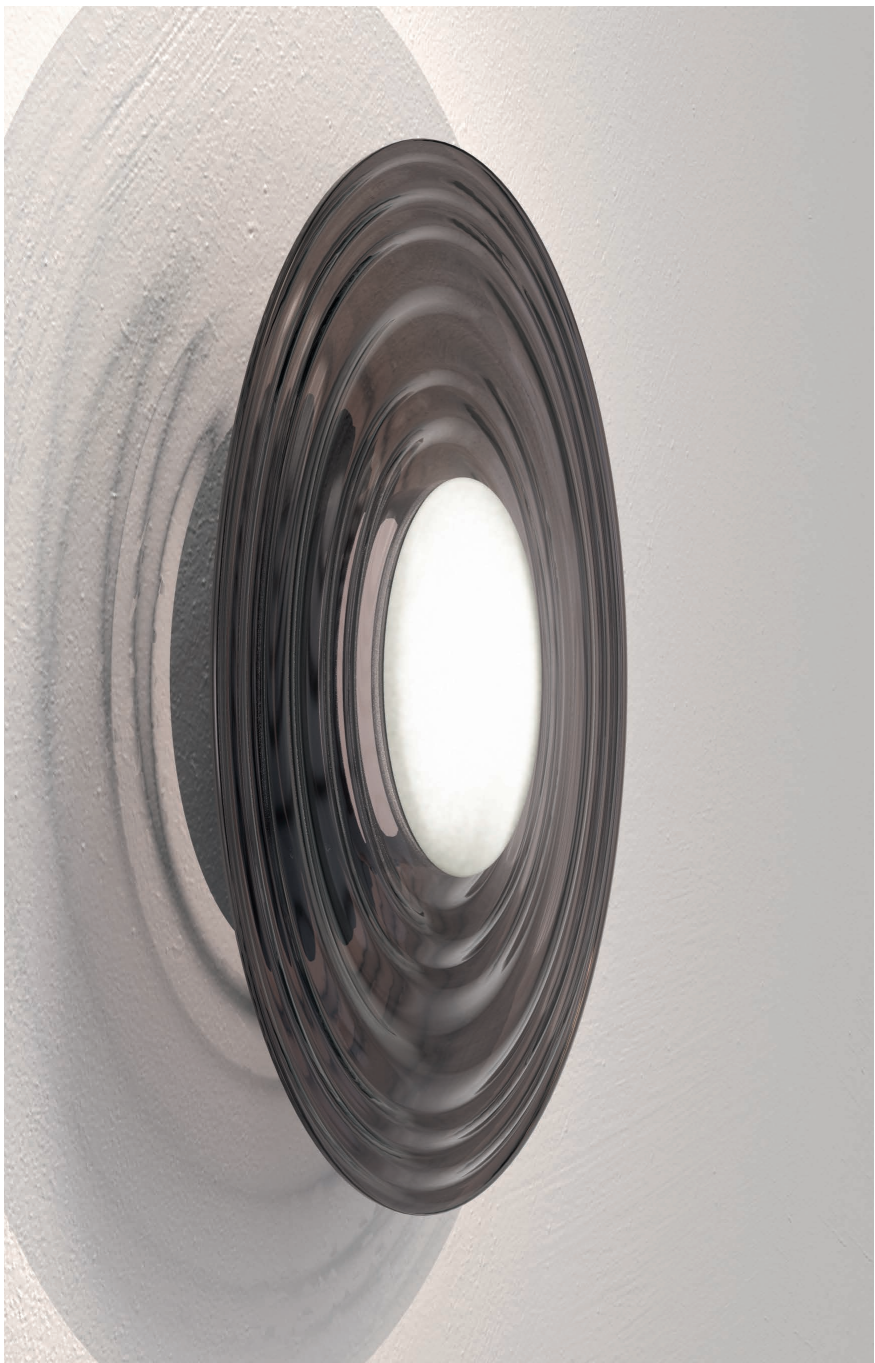

GRAVITY/AP   GRAVITY/S
DESIGNER | MARCO PIVA

Ø 40 cm _ D 10 cm _ 1x20,9W module led