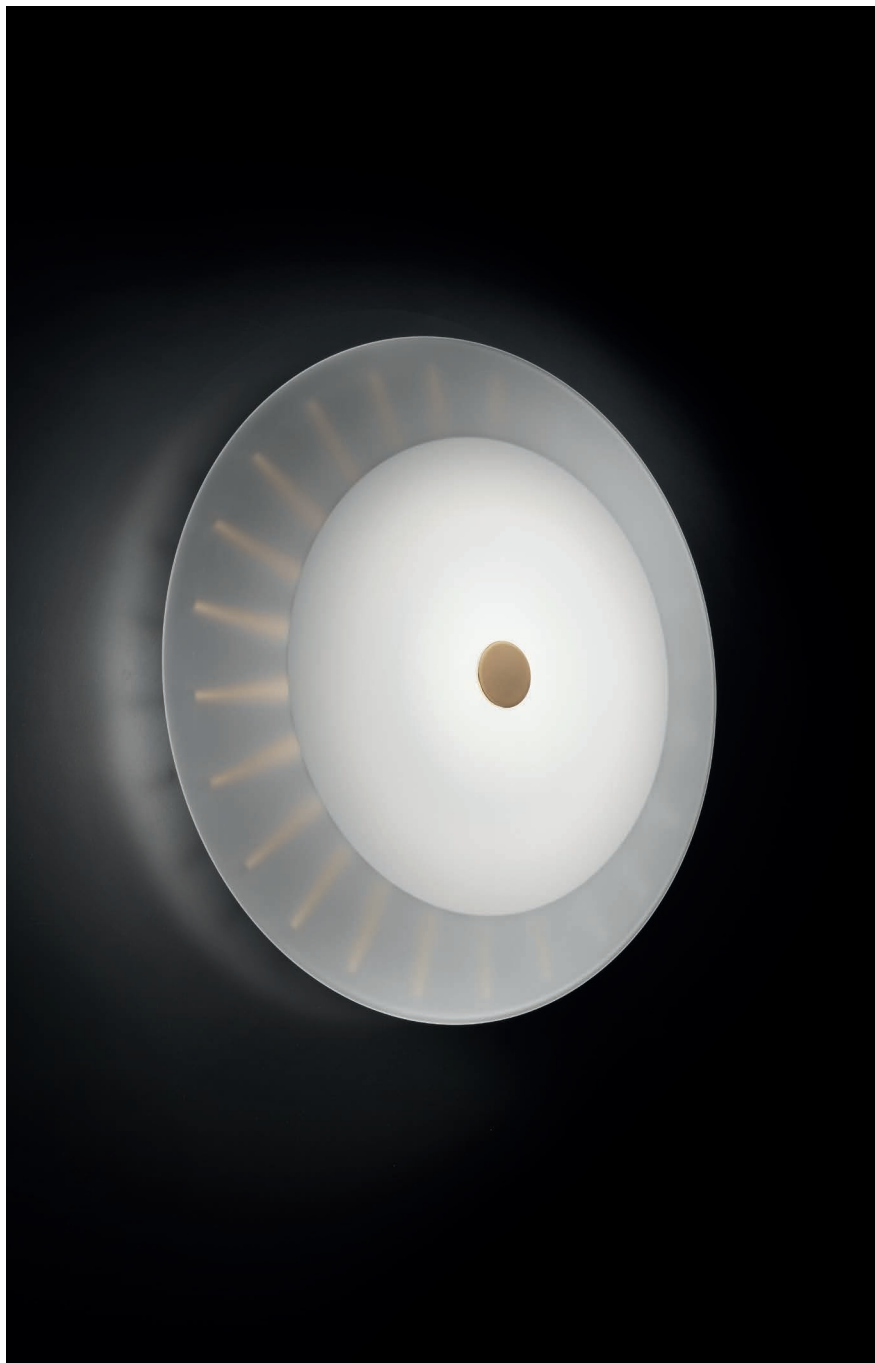

POLIFEMO
DESIGNER | ALBERTO GIRARDELLO

Ø 54 cm _ D 10 cm _ 1x24,3W module led

INCANTO