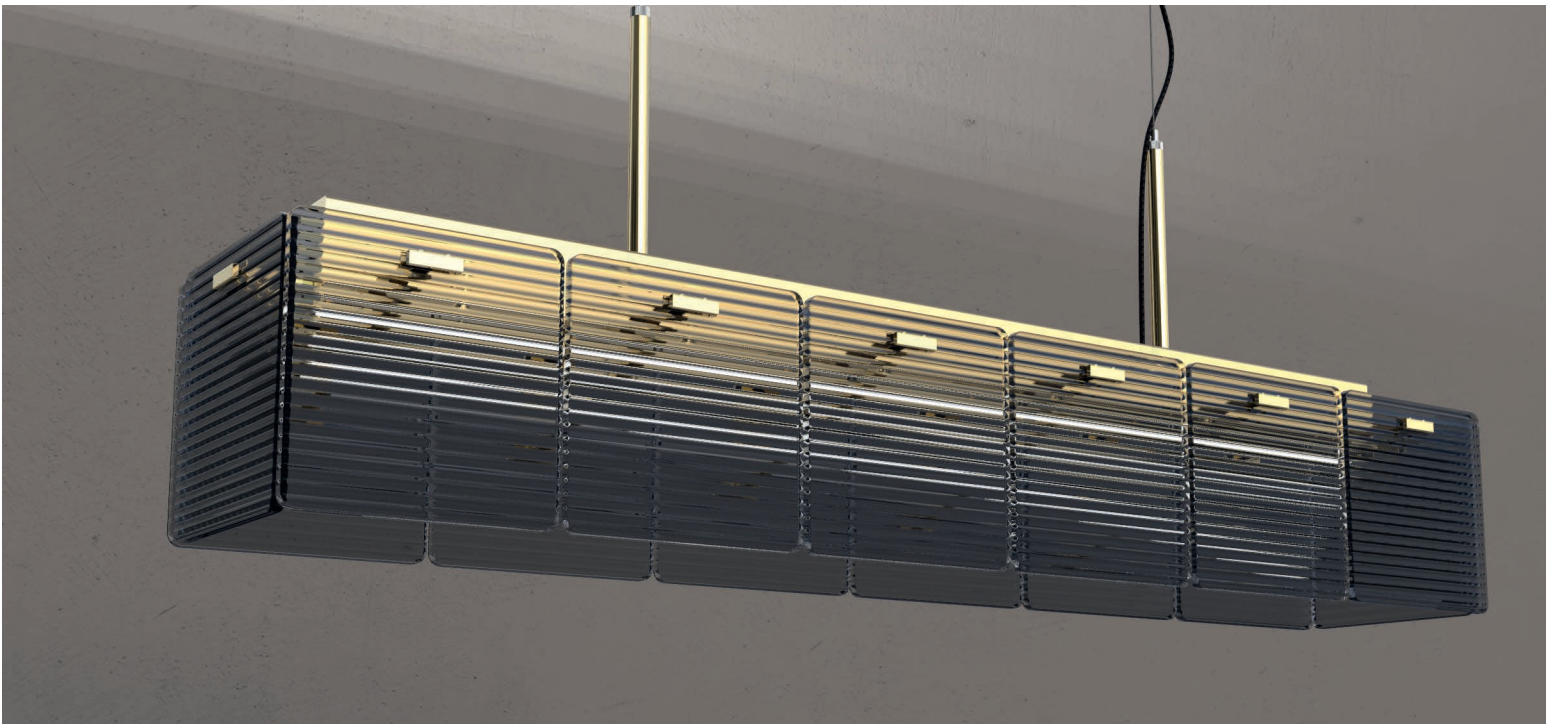

Ø 80 cm _ H var _ 41W spot led

OPERA

MATILDA/LP MATILDA/LG MATILDA/P
DESIGNER | ROBERTA VITADELLO

Ø 32 cm _ H 100 cm _ 1x77W E27

Ø 32 cm _ H 143 cm _ 1x77W E27

Ø 60 cm _ H 174 cm _ 3x77W E27

AURA/S

DESIGNER | STEFANO TRAVERSO

SVEVO

DESIGNER | STEFANO TRAVERSO

L 124 cm _ H 45 cm _ 96W strip led

L 164 cm _ H 12 cm _ 96W strip led

GRETA

DESIGNER | STEFANO TRAVERSO, ROBERTA VITADELLO

Ø 26 cm _ H 167 cm _ 40W strip led

OPERA