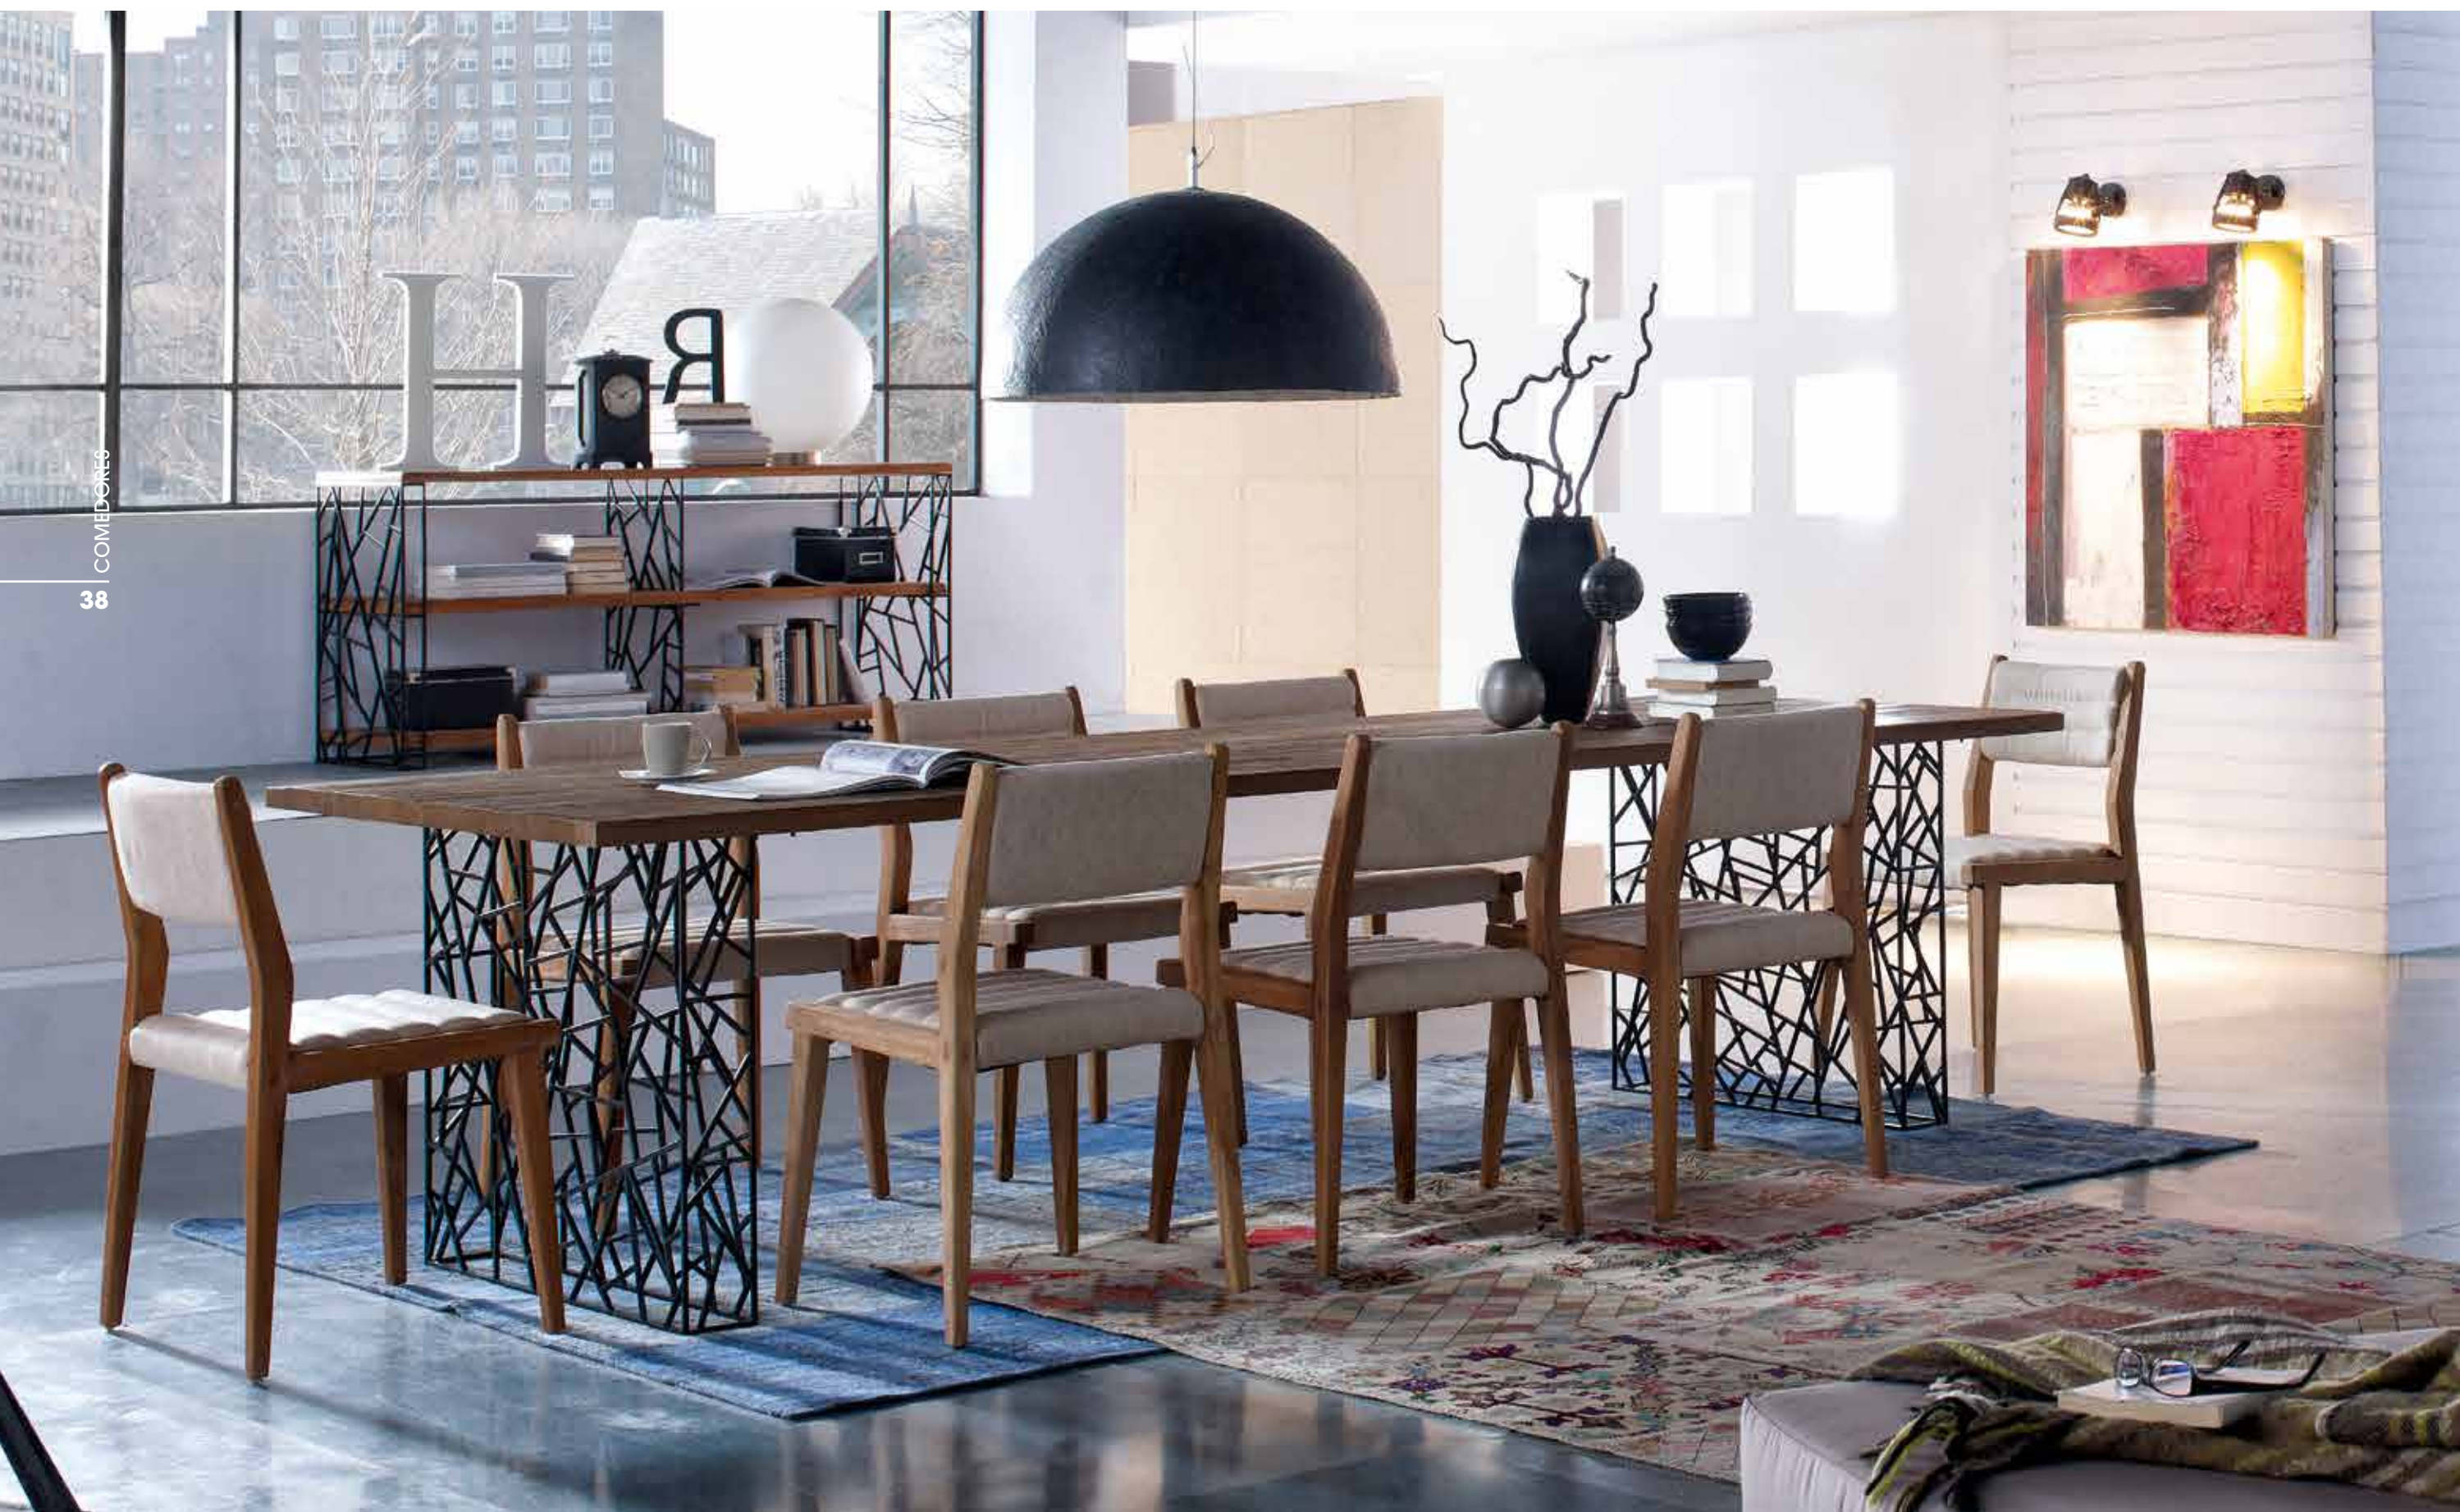

JERRY / OUP

Ref. 75670
Mesa comedor Jerry / Dining room table
↔ 300 x 105 x 76 cm **Points 2552 / 2933 c/c 8 mm**
↔ 240 x 105 x 76 cm **Points 2390 / 2695 c/c 8 mm**
↔ 220 x 105 x 76 cm **Points 2100 / 2380 c/c 8 mm**

Ref. 83529
Silla comedor Oup negro-beige / Dining room beige chair
↔ 54 x 52 x 83 cm **Points 300**

Ref. 75676
Mueble TV Jerry / TV
↔ 120 x 40 x 40 cm **Points 616 / 700 c/c 6 mm**

Ref. 75674
Aparador Jerry 2 estantes / Sideboard 2 shelves
↔ 150 x 45 x 70 cm **Points 800 / 978 c/c 6 mm**

Ref. 75675
Estantería Jerry 4 estantes / Jerry rack 4 shelves
↔ 50 x 33 x 181 cm **Points 808 / 866 c/c 6 mm**