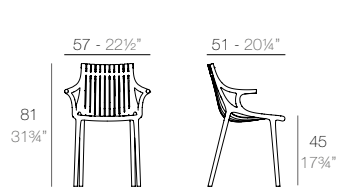

IBIZA Silla con brazos
IBIZA Chair with arms

Basic	Lacquered	Cushion	Cushion
Basic	Lacado	Acolchado	Acolchado
		(NAUTIC)	(SILVERTEX, CREVIN, SAVANE, HERITAGE)
65044	65044F	65044CO	65044CCO