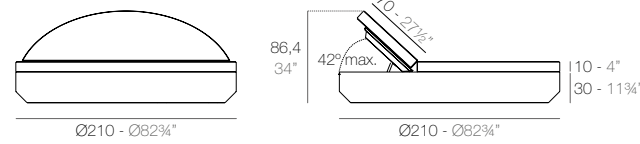

VELA

VELA Daybed redondo reclinable. Giro 360°. VELA Daybed 1 reclining backrest round. Rotation 360°.