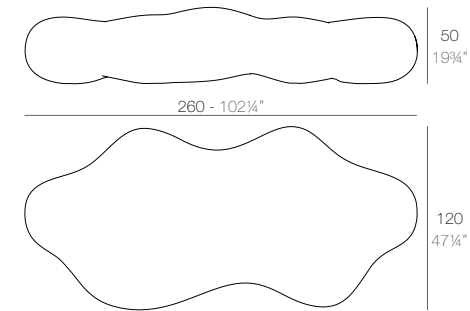

BENCHES BANCOS

LAVA

LAVA Banco
LAVA Bench

	Basic Basic	Lacquered Lacado	White Led Cab. Led Blanco Cab.	RGBW Led Cab. Led RGBW Cab.	RGBW Led Batt. Led RGBW Bat.	RGBW Led DMX Cab. Led RGBW DMX Cab.	RGBW Led DMX Batt. Led RGBW DMX Bat.	Ceiling holder kit Kit soporte colgante
Bench Banco	51012	51012F	51012W	51012L	51012Y	51012D	51012DY	51012X

FAZ

	Basic Basic	Self-watering Autorriego	Lacquered Lacado	White Led Cab. Led Blanco Cab.	RGBW Led Cab. Led RGBW Cab.	RGBW Led Batt. Led RGBW Bat.	RGBW Led DMX Cab. Led RGBW DMX Cab.	RGBW Led DMX Batt. Led RGBW DMX Bat.	Cushion Acolchado	Joining hardware kit for 3 benches Kit unión 3 bancos
Bench Banco	54046	54046R	54046F	54046W	54046L	54046Y	54046D	54046DY	54046CO	54046X