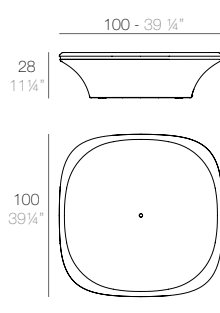

UFO

UFO Mesa Baja
UFO Low Table

	Basic Basic	Lacquered Lacado	White Led Cab. Led Blanco Cab.	RGBW Led Cab. Led RGBW Cab.	RGBW Led DMX Cab. Led RGBW DMX Cab.	RGBW Led Batt. Led RGBW Bat.	RGBW Led DMX Batt. Led RGBW DMX Bat.
Low Table Mesa Baja	63003	63003F	63003W	63003L	63003D	63003Y	63003DY