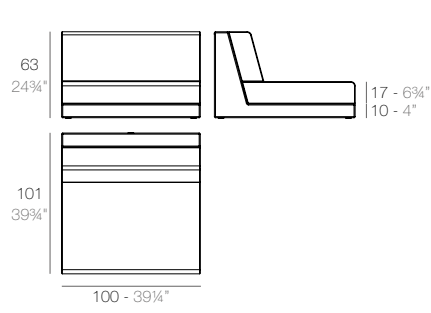

LOUNGE CHAIRS & SOFAS SILLONES Y SOFÁS

PIXEL

PIXEL Sofá Módulo Central Bajo
PIXEL Sectional Sofa Low Armless