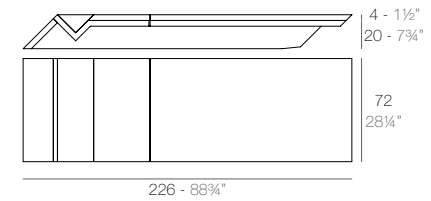

REST

REST Tumbona
REST Sun Lounger

	Basic Basic	Lacquered Lacado	White Led Cab. Led Blanco Cab.	RGBW Led Cab. Led RGBW Cab.	RGBW Led Batt. Led RGBW Bat.	RGBW Led DMX Cab. Led RGBW DMX Cab.	RGBW Led DMX Batt. Led RGBW DMX Batt.
Sun Lounger - Tumbona	53008	53008F	53008W	53008L	53008Y	53008D	53008DY