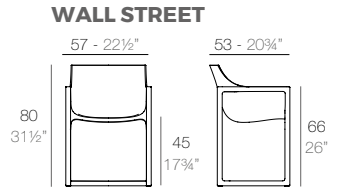

WALL STREET Sillón
WALL STREET Armchair

Basic	Lacquered	Cushion	Cushion
Basic	Lacado	Acolchado	Acolchado
		(NAUTIC)	(SILVERTEX, CREVIN, SAVANE, HERITAGE)
65006	65006F	65006CO	65006CCO