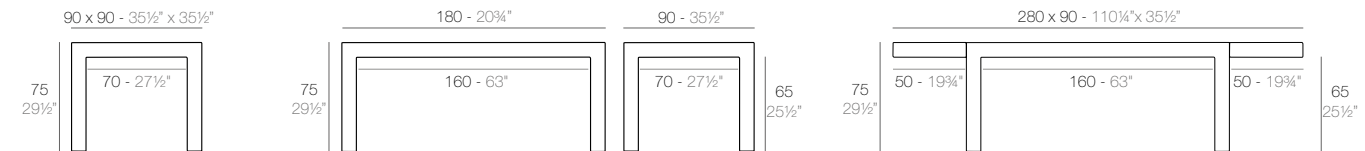

JUT

JUT Mesa 90x90 JUT Table 35 1/2"x35 1/2" JUT Mesa 180x90 JUT Table 20 3/4"x35 1/2" JUT Mesa XL JUT Table XL

	Basic Basic	Lacquered Lacado
Table 35 1/2" x 35 1/2" Mesa 90x90	44410	44410F
Table 20 3/4" x 35 1/2" Mesa 180x90	44406	44406F
Table XL Mesa XL	44407	44407F