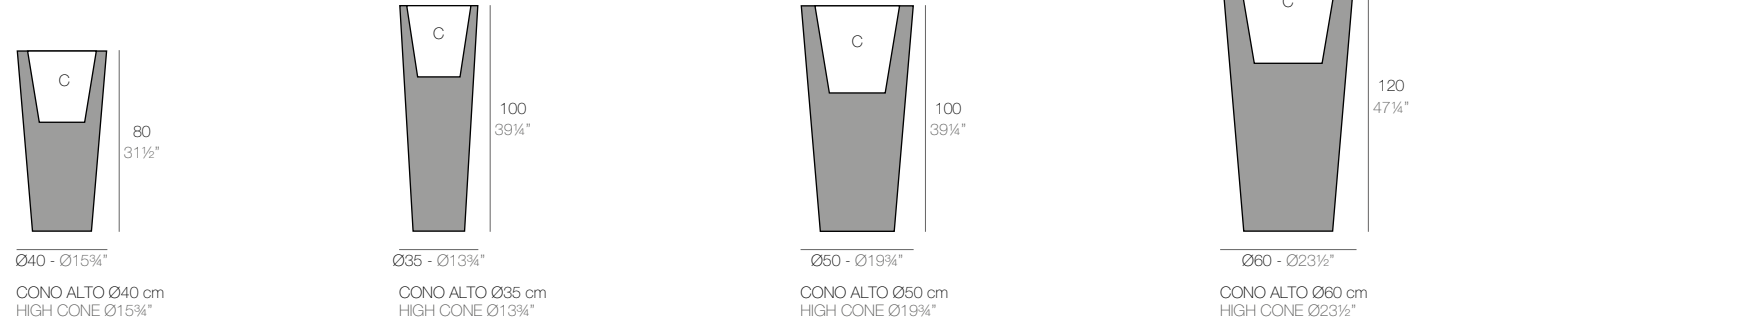

CONO ALTO

	Gal L	C= Ø x h in C= Ø x h cm	Basic Basic	Self-watering Autoriego	Lacquered Lacado	White Led Cab. Led Blanco Cab.	RGBW Led Cab. Led RGBW Cab.	RGBW Led Batt. Led RGBW Bat.	RGBW Led DMX Cab. Led RGBW DMX Cab.	RGBW Led DMX Batt. Led RGBW DMX Bat.
High Cone Ø15 3/4" x 31 1/2" - Cono Alto Ø40 x 80 cm	4 1/4 - 16	Ø12 1/4" x 12 1/2" - Ø31 x 32	40540A	40540R	40540RF	40540W	40540L	40540Y	40540D	40540DY
High Cone Ø13 3/4" x 39 1/4" - Cono Alto Ø35 x 100 cm	5 1/4 - 22	Ø11 1/2" x 12 1/2" - Ø29 x 32	40535A	40535R	40535RF	40535W	40535L	40535Y	40535D	40535DY
High Cone Ø19 3/4" x 39 3/4" - Cono Alto Ø50 x 100 cm	8 1/2 - 32	Ø15" x 15 1/4" - Ø38 x 39	40550A	40550R	40550RF	40550W	40550L	40550Y	40550D	40550DY
High Cone Ø23 1/2" x 47 1/4" - Cono Alto Ø60 x 120 cm	15 1/4 - 60	Ø18" x 18" - Ø46 x 46	40560A	40560R	40560RF	40560W	40560L	40560Y	40560D	40560DY