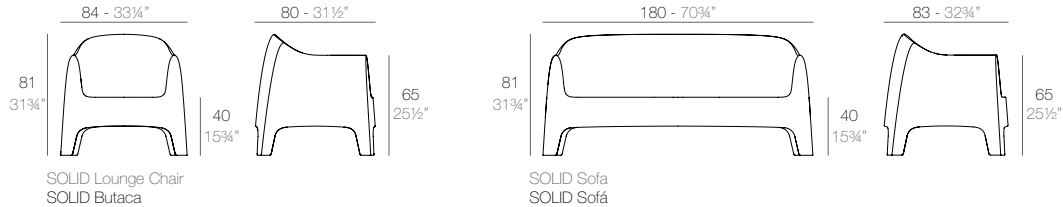

SOLID

	Basic Basic	Nautic Cushion Nautic Acolchado	Silvertex/Crevin Cushion Silvertex/Crevin Acolchado
Lounge Chair - Butaca	55023	55023CO	55023CCO
Sofa - Sofá	55022	55022CO	55022CCO