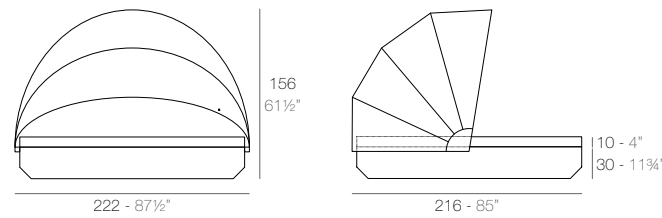

VELA Daybed basic redondo con parasol plegable. Giro 360°. VELA Daybed round basic with folding sunroof. Rotation 360°.