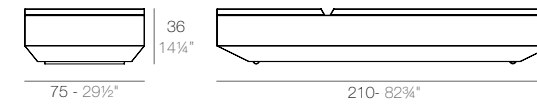

VELA

VELA Tumbona
VELA Sun Lounger

	Basic Basic	Lacquered Lacado	White Led Cab. Led Blanco Cab.	RGBW Led Cab. Led RGBW Cab.	RGBW Led Batt. Led RGBW Bat.	RGBW Led DMX Cab. Led RGBW DMX Cab.	RGBW Led DMX Batt. Led RGBW DMX Batt.
Sun Lounger - Tumbona	54034	54034F	54034W	54034L	54034Y	54034D	54034DY