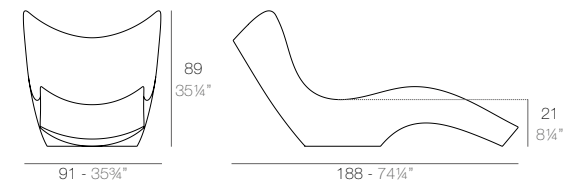

SURF

SURF Tumbona
SURF Sun Lounger

	Basic Basic	Lacquered Lacado	White Led Cab. Led Blanco Cab.	RGBW Led Cab. Led RGBW Cab.	RGBW Led Batt. Led RGBW Bat.	RGBW Led DMX Cab. Led RGBW DMX Cab.	RGBW Led DMX Batt. Led RGBW DMX Batt.
Sun Lounger - Tumbona	51011	51011F	51011W	51011L	51011Y	51011D	51011DY