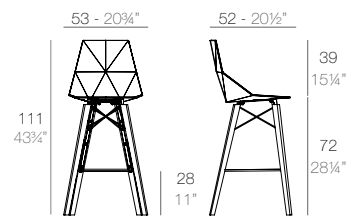

FAZ WOOD

	Basic Basic	Lacquered Lacado
Bar Stool 43 3/4\"/>		

FAZ WOOD Taburete Alto 111
FAZ WOOD Bar Stool 43 3/4\"/>