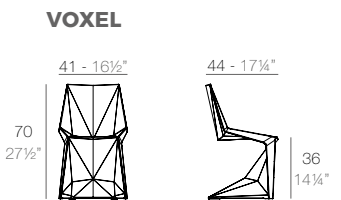

VOXEL
VOXEL Silla mini
VOXEL Chair mini

Basic	Lacquered
Basic	Lacado
51036	51036F