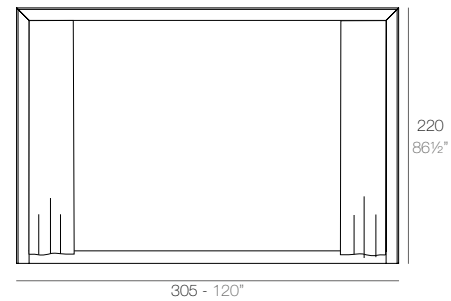

VELA Cenador S
VELA S Pavilion
ref: 54130F