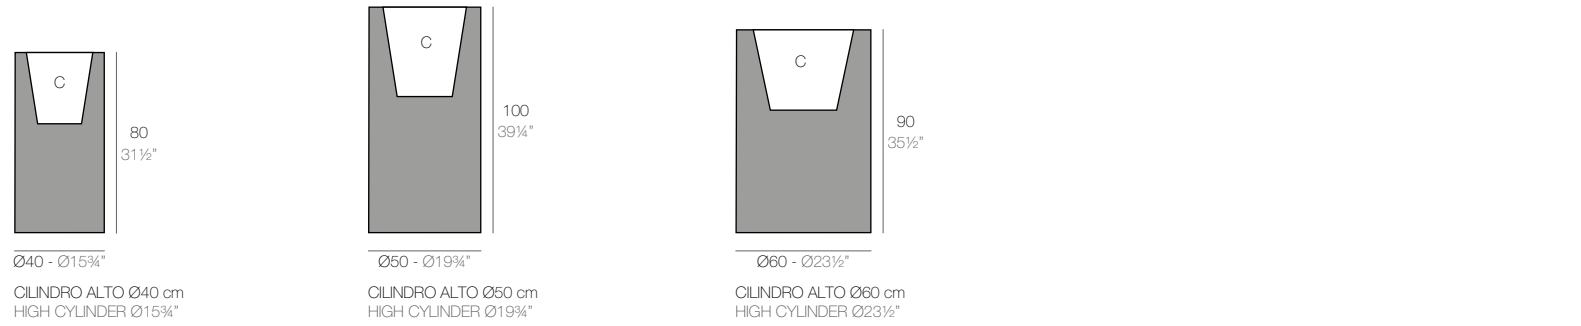

CILINDRO ALTO

	Gal L	C= Ø x h in C= (d x d') x h cm	Basic	Self-watering Autorriego	Lacquered Lacado	White Led Cab. Led Blanco Cab.	RGBW Led Cab. Led RGBW Cab.	RGBW Led Batt. Led RGBW Bat.	RGBW Led DMX Cab. Led RGBW DMX Cab.	RGBW Led DMX Batt. Led RGBW DMX Bat.
High Cylinder Ø15 3/4" x 31 1/2" - Cilindro Alto Ø40 x 80 cm	4 1/2 - 17	Ø11 3/4" x 12 1/2" - Ø30 x 32	40441A	40441R	40441RF	40441W	40441L	40441Y	40441D	40441DY
High Cylinder Ø19 3/4" x 39 1/4" - Cilindro Alto Ø50 x 100 cm	8 - 31	Ø15" x 15 1/4" - Ø38 x 39	40451A	40451R	40451RF	40451W	40451L	40451Y	40451D	40451DY
High Cylinder Ø23 1/2" x 35 1/2" - Cilindro Alto Ø60 x 90 cm	15 1/4 - 60	Ø18" x 18" - Ø46 x 46	40460A	40460R	40460RF	40460W	40460L	40460Y	40460D	40460DY