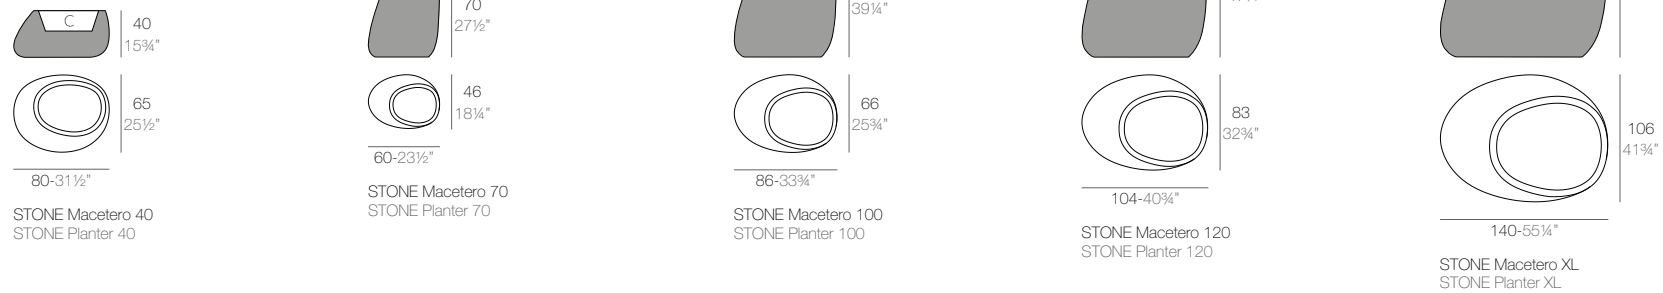

STONE

	Gal L	C= (d x d' x h in C= (d x d') x h cm	Basic Basic	Self-watering Autoriego	Lacquered Lacado	White Led Cab. Led Blanco Cab.	RGBW Led Cab. Led RGBW Cab.	RGBW Led Batt. Led RGBW Bat.	RGBW Led DMX Cab. Led RGBW DMX Cab.	RGBW Led DMX Batt. Led RGBW DMX Bat.
Planter 40 - Macetero 40	8½ - 32	(20½" x 15¼") x 10¼" - (52 x 39) x 26	55008A	55008R	55008F	55008W	55008L	55008Y	55008D	55008DY
Planter 70 - Macetero 70	5½ - 20	(14½" x 11¼") x 10¼" - (37 x 29) x 26	55009A	55009R	55009F	55009W	55009L	55009Y	55009D	55009DY
Planter 100 - Macetero 100	13½ - 52	(21¼" x 15¼") x 15¼" - (54 x 44) x 39	55010A	55010R	55010F	55010W	55010L	55010Y	55010D	55010DY
Planter 120 - Macetero 120	27½ - 105	(25½" x 22") x 18" - (65 x 56) x 46	55011A	55011R	55011F	55011W	55011L	55011Y	55011D	55011DY
Planter XL - Macetero XL	66½ - 252	(35½" x 28¼") x 24½" - (90 x 72) x 62	55012A	55012R	55012F	55012W	55012L	55012Y	55012D	55012DY