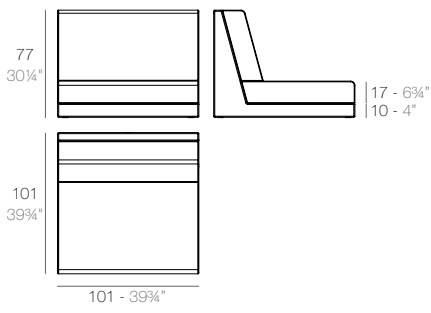

PIXEL Sofá Módulo Central Alto
PIXEL Sectional Sofa High Armless