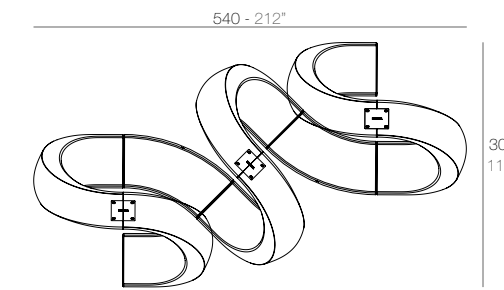

POSIBLES COMBINACIONES - COMBINATION OPTIONS

3 x 60007 AND - AND
2 x 60006 AND Banco - AND Bench