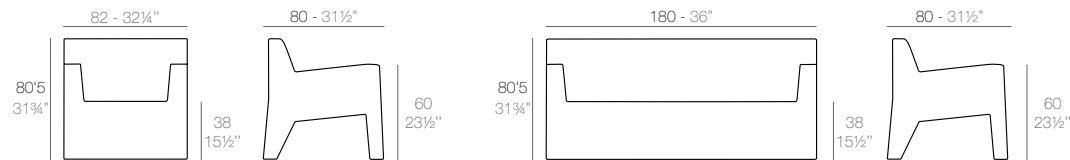

JUT

JUT Butaca
JUT Lounge Chair

JUT Sofá
JUT Sofa

	Basic Basic	Lacquered Lacado
Lounge Chair - Butaca	44401	44401F
Sofa - Sofá	44402	44402F