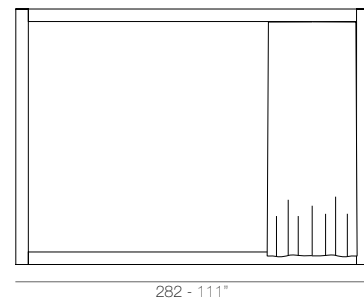

CANOPIES & PAVILIONS PÉRGOLAS Y CENADORES

VELA

COUNTERS BARRAS

FIESTA

	Basic Basic	Lacquered Lacado	White Led Cab. Led Blanco Cab.	RGBW Led Cab. Led RGBW Cab.	RGBW Led Batt. Led RGBW Bat.	RGBW Led DMX Cab. Led RGBW DMX Cab.	RGBW Led DMX Batt. Led RGBW DMX Bat.
120 Counter 120 Barra	56023	56023F	56023W	56023L	56023Y	56023D	56023DY
180 Counter 180 Barra	56001	56001F	56001W	56001L	56001Y	56001D	56001DY
Curved counter Barra curva	56002	56002F	56002W	56002L	56002Y	56002D	56002DY

	2-HPL Flat shelf set Set 2 estantes HPL	Counter top - stainless steel Cobre barra inox.	8-Wheel set with lock set Set 8 ruedas con bloqueo	Bluetooth sound system pack 200W Bluetooth sound system pack 200W
Optional	56023E	56023X	56023B	56099
	56001E	56001X	56001B	56099
	56002E	56002X	56002B	56099

COMBINATION OPTIONS - POSIBLES COMBINACIONES