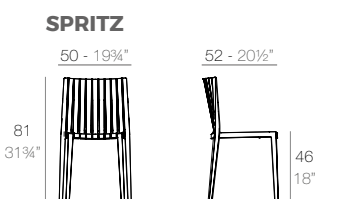

DELTA Silla con brazos
DELTA Chair with arms

Basic	Lacquered	Cushion	Cushion
Basic	Lacado	Acolchado	Acolchado
		(NAUTIC)	(SILVERTEX, CREVIN, SAVANE, HERITAGE)
66026	66026F	66026CO	66026CCO

SPRITZ
SPRITZ Silla
SPRITZ Chair