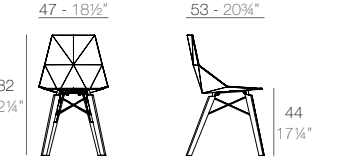

FAZ WOOD

FAZ WOOD Silla
FAZ WOOD Chair

Basic	Lacquered	Cushion	Cushion
Basic	Lacado	Acolchado	Acolchado
		(NAUTIC)	(SILVERTEX, CREVIN, SAVANE, HERITAGE)
54295	54295F	54044CO	54044CCO