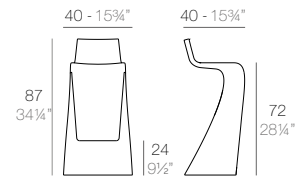

WING

WING Taburete Alto
WING Bar Stool

	Basic Basic	Lacquered Lacado	RGBW Led Batt. Led RGBW Bat.	RGBW Led DMX Batt. Led RGBW DMX Bat.
Bar Stool - Taburete Alto	53031	53031F	53031Y	53031DY