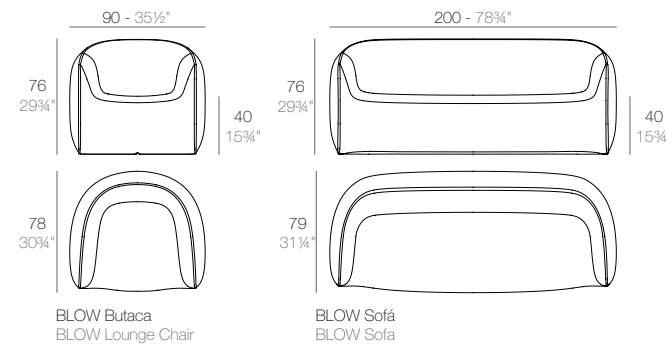

BLOW

	Basic Basic	Lacquered Lacado	White Led Cab. Led Blanco Cab.	RGBW Led Cab. Led RGBW Cab.	RGBW Led DMX Cab. Led RGBW DMX Cab.	RGBW Led Batt. Led RGBW Batt.	RGBW Led DMX Batt. Led RGBW DMX Batt.	Cushion Acolchado
Lounge Chair - Butaca	55014	55014F	55014W	55014L	55014D	55014Y	55014DY	55014CO
Sofa - Sofá	55016	55016F	55016W	55016L	55016D	55016Y	55016DY	55016CO