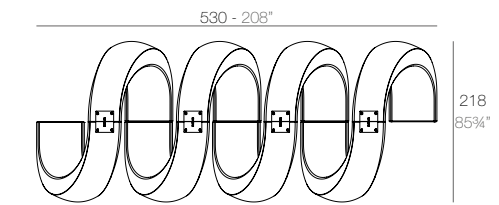

4 x 60007 AND - AND