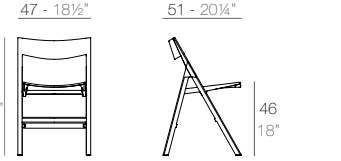

QUARTZ Silla plegable
QUARTZ Folding Chair
ref: 54197