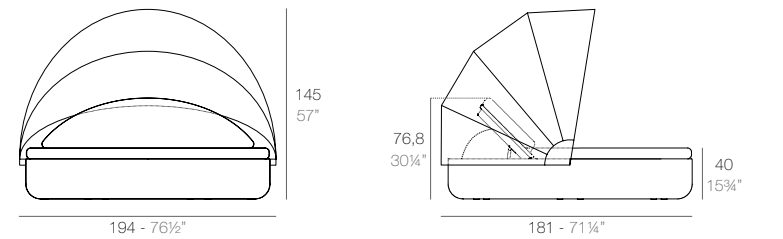

ULM Daybed reclinable con parasol plegable
ULM Daybed reclining backrest with folding sunroof

	Rotation Giro	Thick cushion Grosor acolchado
Daybed reclining backrest with folding sunroof	360°	4"
Daybed reclinable con parasol plegable	360°	10