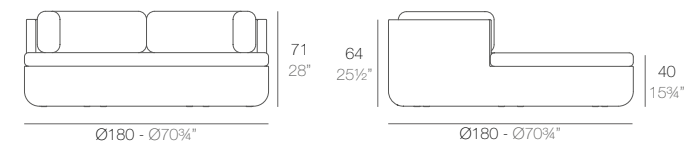

ULM Daybed cabezal fijo
ULM Daybed fixed backrest

	Rotation Giro	Thick cushion Grosor acolchado
Daybed fixed backrest	360°	4"
Daybed cabezal fijo	360°	10