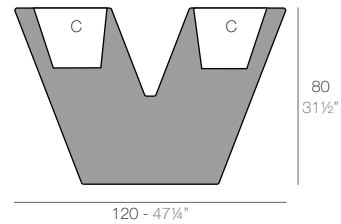

UVE

UVE 120 x 40 x 80 cm
UVE 47¼" x 15¾" x 31½"

	Gal L	C= (d x d') x h in C= (d x d') x h cm	Basic Basic	Self-watering Autorniego	Lacquered Lacado	White Led Cab. Led Blanco Cab.	RGBW Led Cab. Led RGBW Cab.	RGBW Led Batt. Led RGBW Bat.	RGBW Led DMX Cab. Led RGBW DMX Cab.	RGBW Led DMX Batt. Led RGBW DMX Bat.
Uve 47¼" x 31" x 15¾" - Uve 120 x 80 x 40 cm	5½ + 5½ - 20 + 20	9½" x 9½" x 7¾" - 24 x 24 x 20	43340A	43340R	43340RF	43340W	43340L	43340Y	43340D	43340DY