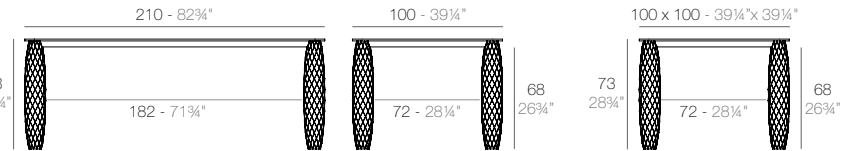

VASES Mesa 210x100 VASES Dining Table 82 3/4"x39 1/4" VASES Mesa 100x100 VASES Dining Table 39 1/4"x39 1/4"

	Basic Basic	Lacquered Lacado
Dining Table 82 3/4" x 39 1/4" - Mesa 210 x 100	47079	47079F
Dining Table 39 1/4" x 39 1/4" - Mesa Comedor 100 x 100	47080	47080F