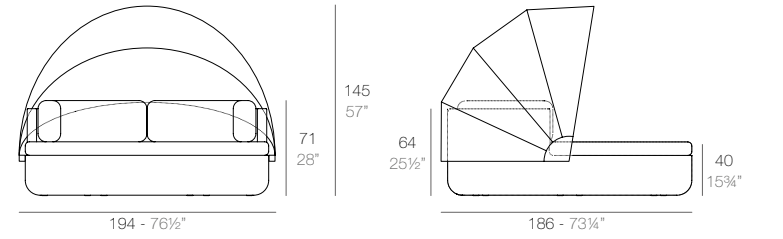

ULM Daybed cabezal fijo con parasol plegable
ULM Daybed fixed backrest with folding sunroof

	Rotation Giro	Thick cushion Grosor acolchado
Daybed fixed backrest with canopy	360°	4"
Daybed respaldo fijo con capota	360°	10

	Basic	Lacquered Lacado	White Led Cab. Led Blanco Cab.	RGBW Led Cab. Led RGBW Cab.	RGBW Led Batt. Led RGBW Bat.	RGBW Led DMX Cab. Led RGBW DMX Cab.	RGBW Led DMX Batt. Led RGBW DMX Bat.
Daybed	54139	54139F	54139W	54139L	54139Y	54139D	54139DY
Daybed with sunroof Daybed con parasol	54136	54136F	54136W	54136L	54136Y	54136D	54136DY
Daybed reclining backrest Daybed reclinable	54181	54181F	54181W	54181L	54181Y	54181D	54181DY
Daybed reclining backrest with folding sunroof Daybed reclinable con parasol plegable	54189	54189F	54189W	54189L	54189Y	54189D	54189DY
Daybed fixed backrest Daybed cabezal fijo	54182	54182F	54182W	54182L	54182Y	54182D	54182DY
Daybed fixed backrest with folding sunroof Daybed cabezal fijo con parasol plegable	54190	54190F	54190W	54190L	54190Y	54190D	54190DY

Optional	Bluetooth sound system pack 200W Bluetooth sound system pack 200W	4-Pillow pack 23 1/2"x23 1/2" Pack 4 cojines 60x60cm	Side table Mesa auxiliar
	54099	54101	-
	54099	54101	-
	54099	54101	54207
	54099	54101	54207
	54099	54101	54207
	54099	54101	54207