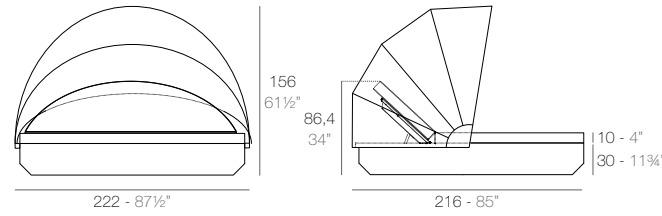

VELA Daybed redondo reclinable con parasol plegable. Giro 360°. VELA Daybed 1 reclining backrest round with folding sunroof. Rotation 360°.