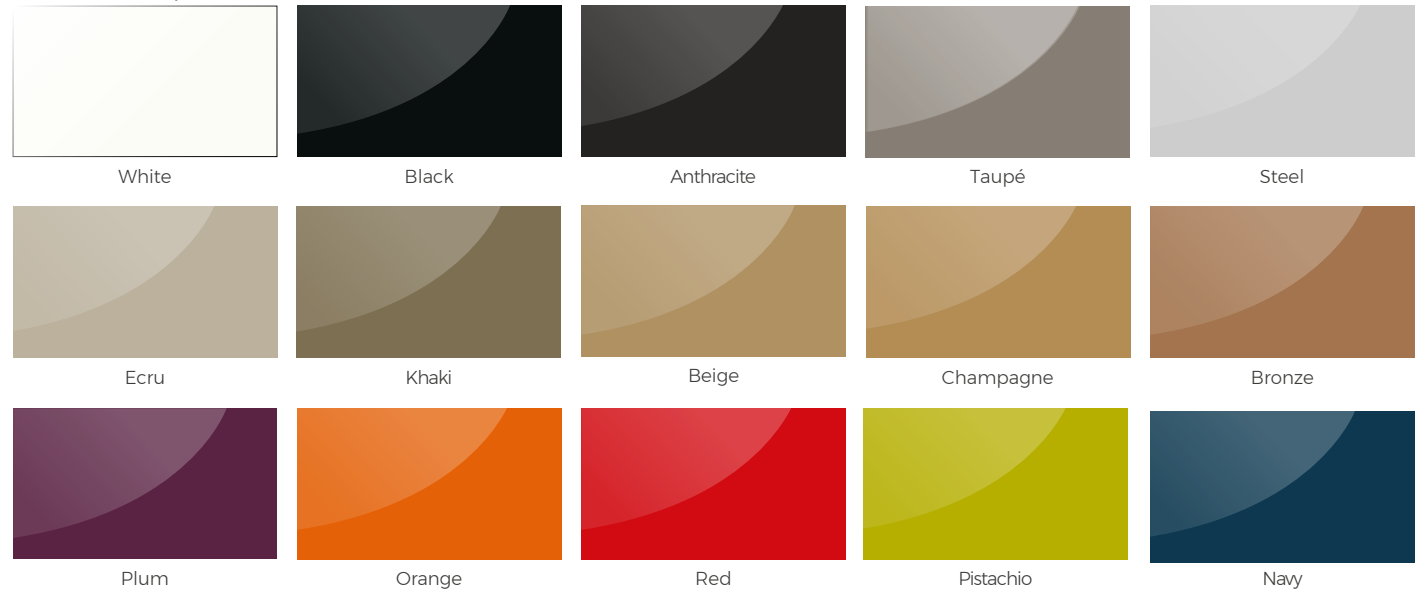

**COLORS
FABRICS
& FINISHES**

COLORES. COLORS.

Basic. LLPDE.

Lacado. Lacquered.

Bicolor Lacado. Two-Tone lacquered.

Inyección. Injection. PP

REVOLUTION. NEW Recycled plastic from the Mediterranean.

*In our VONDOM Revolution range, we manufacture our products using recycled plastic, from the Mediterranean, extending its life and enhancing its real value. Due to the origin of this raw material slight natural imperfections may appear, which gives every piece its own personality and spirit.

Traslúcido. Clear.

TABLEROS MESAS.

TABLE TOPS.

Dekton® Sobre Cerámico. Ceramic table top. **NEW**

Danae

Entzo

Kelya

Vidrio. Glass.

Glass

Bronze Smoked

White Opaque

Black Opaque

HPL borde negro. black edge.

White

Beige

Ecu

FABRICS parasols and blinds.

NEW
Ropes

Snow

Ecu

Grey

Taupe

Batyline

White 5001