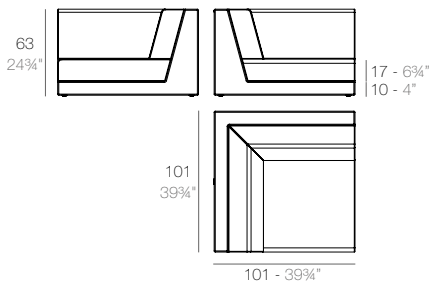

PIXEL Sofá Módulo Derecho
PIXEL Sectional Sofa Right