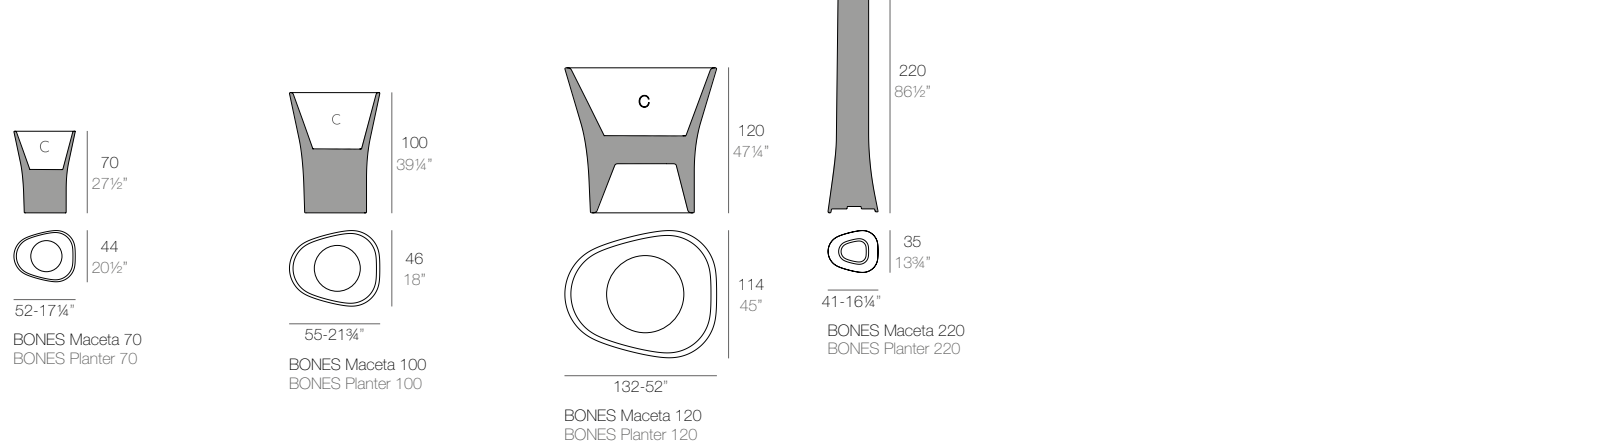

BONES

	Gal L	C= (d x d) x h in - C= (d x d) x h cm	Basic Basic	Self-watering Autoriego	Lacquered Lacado	White Led Cab. Led Blanco Cab.	RGBW Led Cab. Led RGBW Cab.	RGBW Led Batt. Led RGBW Bat.	RGBW Led DMX Cab. Led RGBW DMX Cab.	RGBW Led DMX Batt. Led RGBW DMX Bat.
Planter 70 - Maceta 70	7¾ - 29	(19¾" x 15") x 11" - (47 x 38) x 28	57002A	57002R	57002F	57002W	57002L	57002Y	57002D	57002DY
Planter 100 - Maceta 100	8 - 30,5	(19¾" x 15¾") x 11" - (50 x 39) x 28	57003A	57003R	57003F	57003W	57003L	57003Y	57003D	57003DY
Planter 120 - Maceta 120	119 - 452	(49½" x 41") x 24¾" - (126 x 104) x 63	57004A	57004R	57004F	57004W	57004L	57004Y	57004D	57004DY
Planter 220 - Maceta 220	1 - 4	(8¼" x 6¾") x 7¾" - (21 x 17) x 19	57001A	-	57001F	57001W	57001L	57001Y	57001D	57001DY