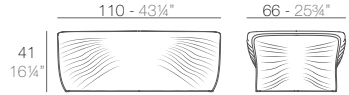

BIOPHILIA

BIOPHILIA Mesa Baja
BIOPHILIA Low Table

	Basic Basic	Lacquered Lacado	White Led Cab. Led Blanco Cab.	RGBW Led Cab. Led RGBW Cab.	RGBW Led DMX Cab. Led RGBW DMX Cab.	RGBW Led Batt. Led RGBW Bat.	RGBW Led DMX Batt. Led RGBW DMX Bat.	Lacquered Two-Tone Lacado Dos-Tonos
Low Table Mesa Baja	59004	59004F	59004W	59004L	59004D	59004Y	59004DY	59004FP