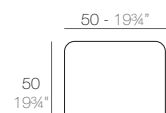

SUAVE Cojín 35x50cm
SUAVE Pillow 35x50cm
ref. 67004

SUAVE Cojín 50x50cm
SUAVE Pillow 50x50cm
ref. 67005

SUAVE Puff Ø45x40cm
SUAVE Ottoman Ø45x40cm
ref. 67006

SUAVE Puff Ø65x40cm
SUAVE Ottoman Ø65x40cm
ref. 67007