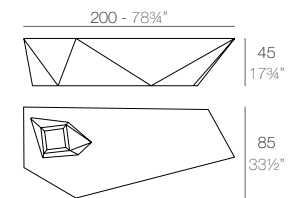

FAZ

FAZ Banco
FAZ Bench

	Basic Basic	Self-watering Autorriego	Lacquered Lacado	White Led Cab. Led Blanco Cab.	RGBW Led Cab. Led RGBW Cab.	RGBW Led Batt. Led RGBW Bat.	RGBW Led DMX Cab. Led RGBW DMX Cab.	RGBW Led DMX Batt. Led RGBW DMX Bat.	Cushion Acolchado	Joining hardware kit for 3 benches Kit unión 3 bancos
Bench Banco	54046	54046R	54046F	54046W	54046L	54046Y	54046D	54046DY	54046CO	54046X