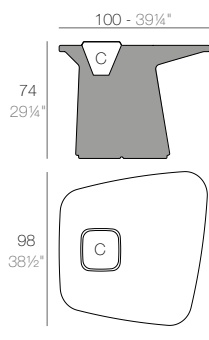

MOMA

MOMA Mesa MOMA Table

	Gal L	C (d x h) in C (a x h) cm	Basic Basic	Self-Watering Autorriego	Lacquered Lacado	White Led Cab. Led Blanco Cab.	RGBW Led Cab. Led RGBW Cab.	RGBW Led DMX Cab. Led RGBW DMX Cab.	RGBW Led Batt. Led RGBW Bat.	RGBW Led DMX Batt. Led RGBW DMX Batt.
Table - Mesa	1 1/4" - 7	7 3/4" x 7 3/4" - 20 x 20	45100A	45100R	45100F	45100W	45100L	45100D	45100Y	45100DY