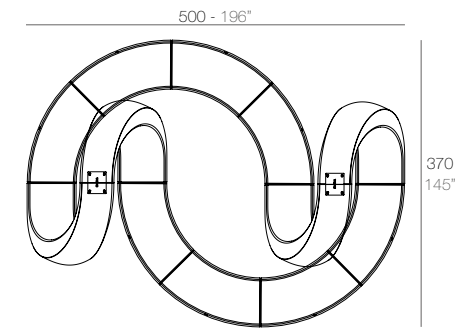

2 x 60007 AND - AND
8 x 60006 AND Banco - AND Bench