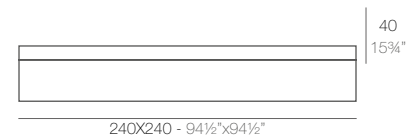

JUT CHILL Cama XL
JUT CHILL Bed XL