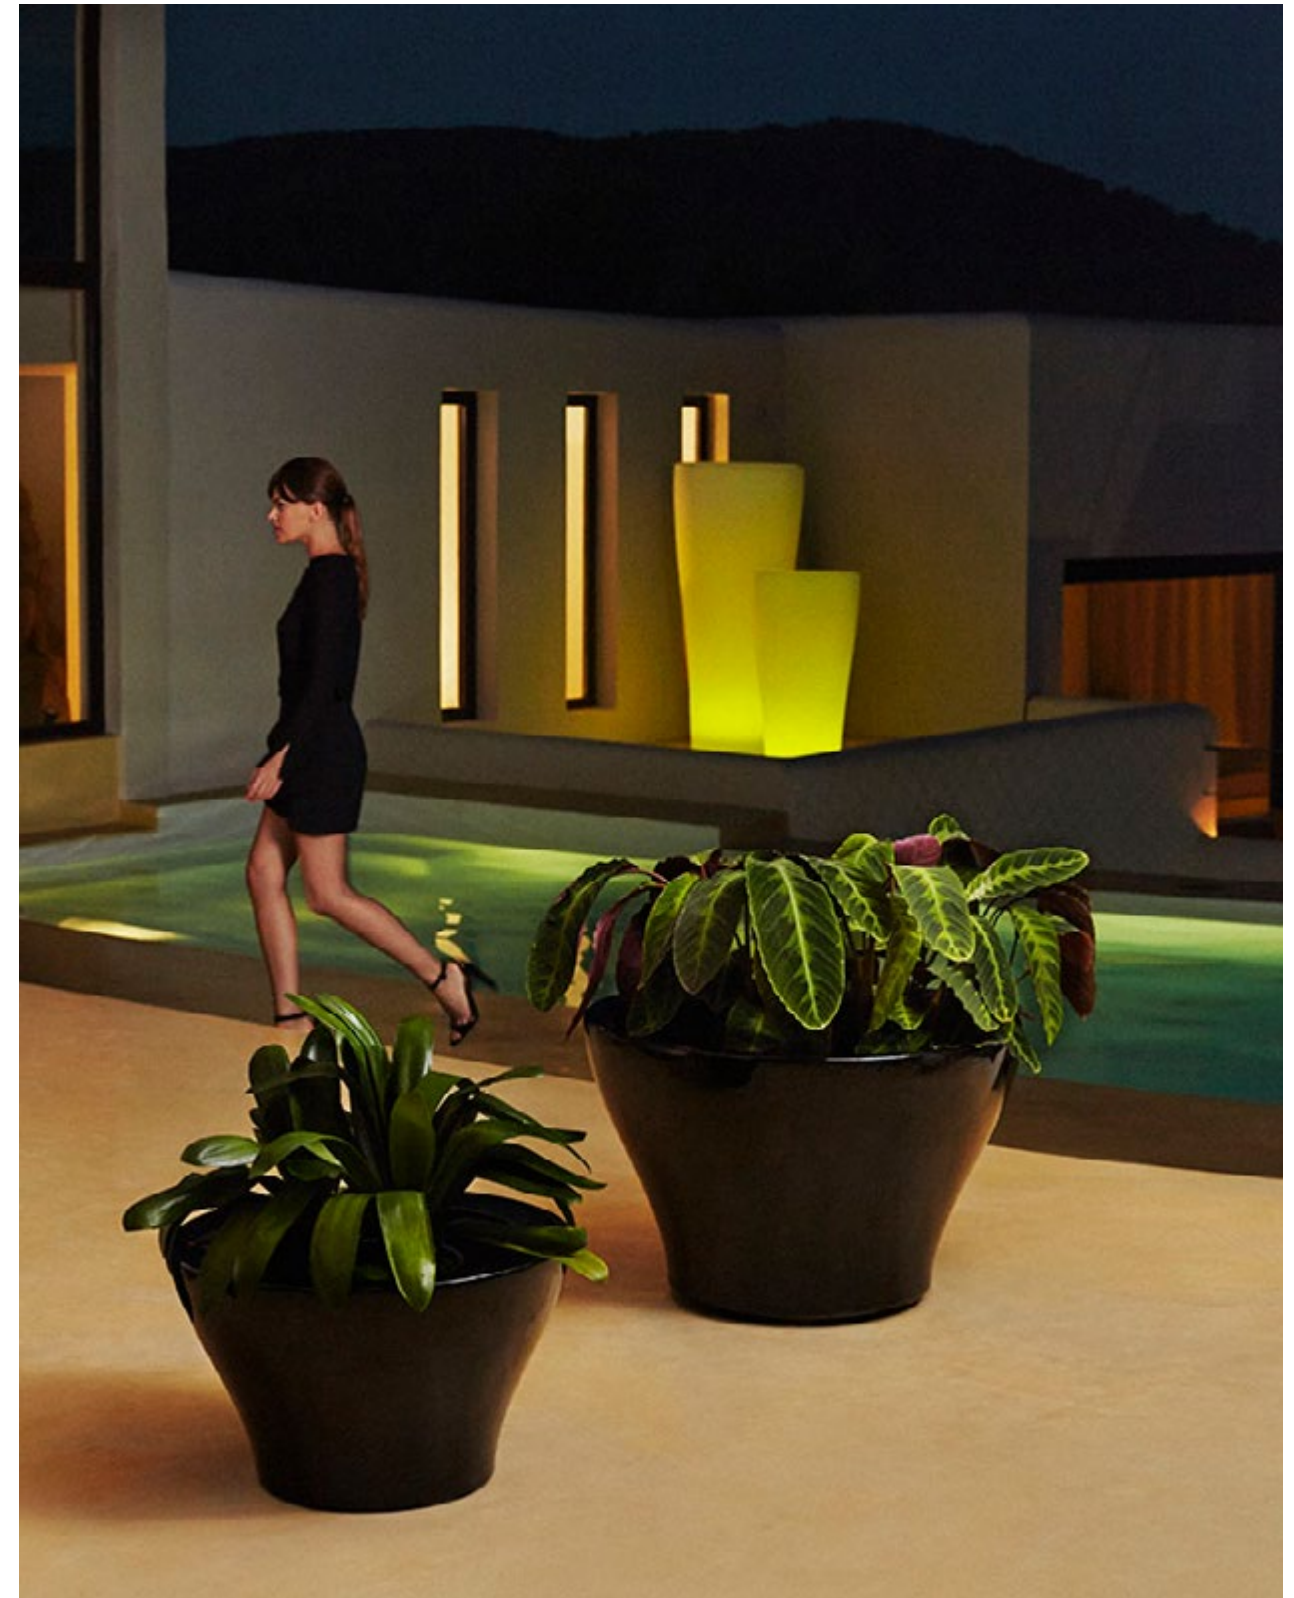

CURVADA & CENTRO ALTO PLANTERS
rgbw & lacq, black