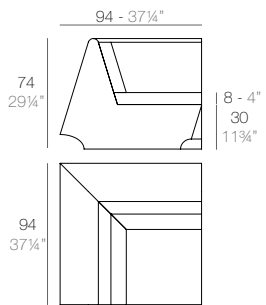

REST Sofá Módulo Esquina
REST Sectional Sofa Corner