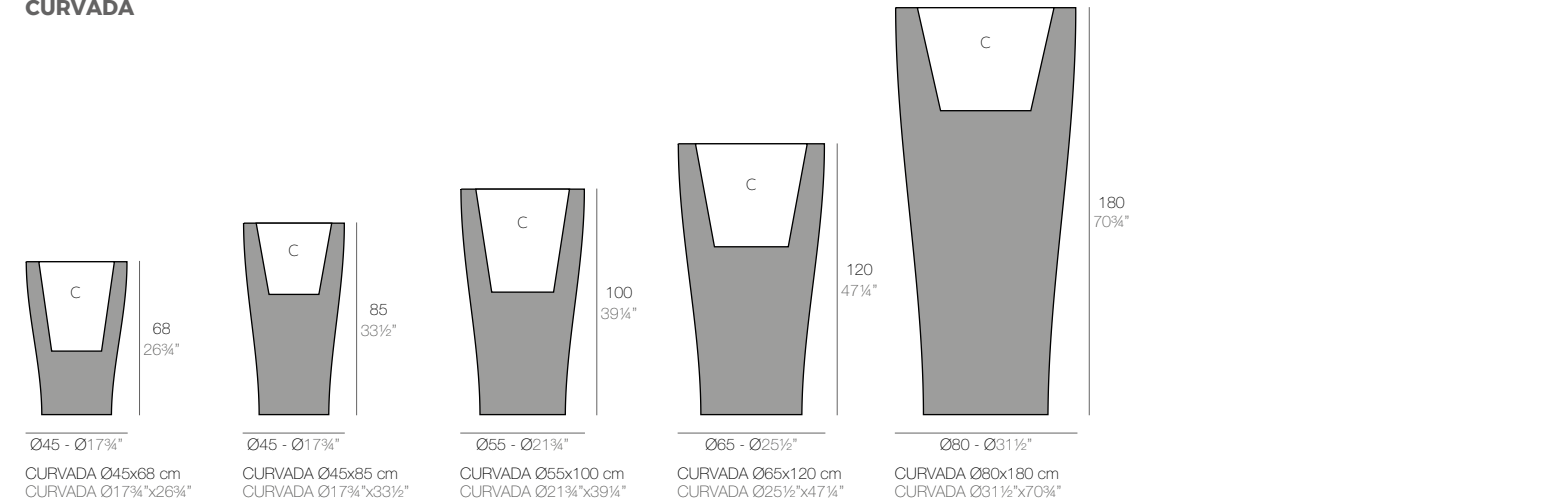

CURVADA

	Gal L	C= Ø x h in C= Ø x h cm	Basic Basic	Self-watering Autorriego	Lacquered Lacado	White Led Cab. Led Blanco Cab.	RGBW Led Cab. Led RGBW Cab.	RGBW Led Batt. Led RGBW Bat.	RGBW Led DMX Cab. Led RGBW DMX Cab.	RGBW Led DMX Batt. Led RGBW DMX Bat.
Curvada Ø17¾"x26¾" - Curvada Ø45x68 cm	8 - 30	Ø33½" x 15¾" - Ø34 x 40	42145A	42145R	42145RF	42145W	42145L	42145Y	42145D	42145DY
Curvada Ø17¾"x33½" - Curvada Ø45x85 cm	6½ - 25	Ø33½" x 12½" - Ø34 x 32	42146A	42146R	42146RF	42146W	42146L	42146Y	42146D	42146DY
Curvada Ø21¾"x39¼" - Curvada Ø55x100 cm	14½ - 65	Ø16½" x 18" - Ø42 x 46	42155A	42155R	42155RF	42155W	42155L	42155Y	42155D	42155DY
Curvada Ø25½"x47¼" - Curvada Ø65x120 cm	17 - 65	Ø19¾" x 18" - Ø50 x 46	42165A	42165R	42165RF	42165W	42165L	42165Y	42165D	42165DY
Curvada Ø31¾"x70¾" - Curvada Ø80x180 cm	29 - 110	Ø24" x 18" - Ø61 x 46	42180A	42180R	42180RF	42180W	42180L	42180Y	42180D	42180DY