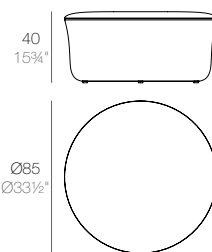

SUAVE Cojín 35x50cm
SUAVE Pillow 35x50cm
ref. 67004

SUAVE Cojín 50x50cm
SUAVE Pillow 50x50cm
ref. 67005

SUAVE Puff Ø45x40cm
SUAVE Ottoman Ø45x40cm
ref. 67006

SUAVE Puff Ø65x40cm
SUAVE Ottoman Ø65x40cm
ref. 67007