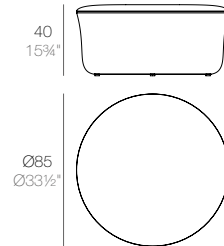

SUAVE Puff Ø85x40cm
SUAVE Ottoman Ø85x40cm
ref. 67008