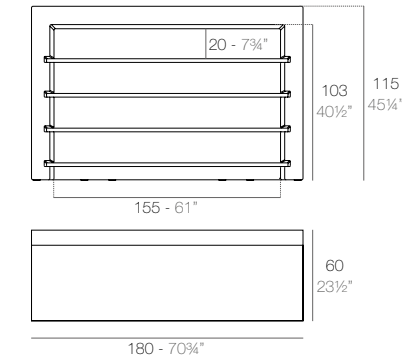

FIESTA 180 Barra
FIESTA 180 Counter