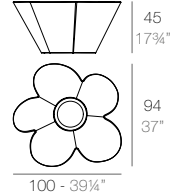

AGATHA

AGATHA Macetero
AGATHA Planter

	Basic Basic	Lacquered Lacado	Lacquered Two-Tone Lacado Dos-Tonos
Planter Macetero	52003	52003F	52003FP