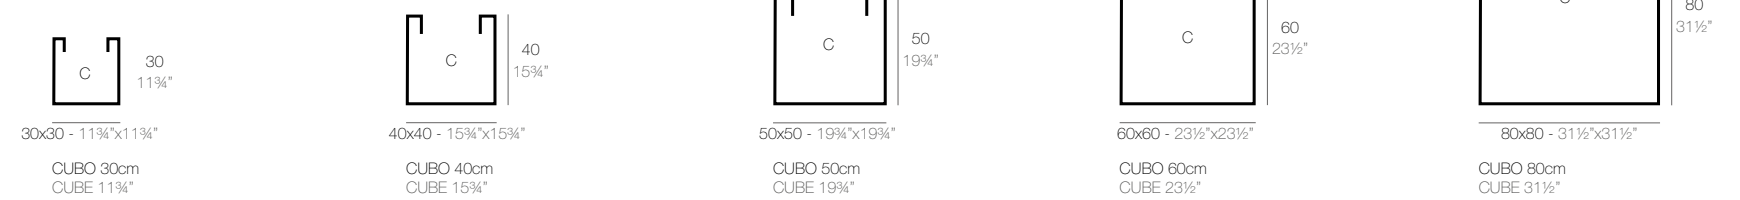

Gal L	C= (d x d') x h in C= (d x d') x h cm	Simple Simple	Simple Lacquered Lacado Simple
Cube 11 3/4" x 11 3/4" x 11 3/4" - Cubo 30 x 30 x 30 cm	7 - 26	9 1/2" x 11 3/4" - 24 x 30	41330	41330F
Cube 15 3/4" x 15 3/4" x 15 3/4" - Cubo 40 x 40 x 40 cm	16 1/2 - 62	12 1/2" x 15 3/4" - 32 x 40	41340	41340F
Cube 19 3/4" x 19 3/4" x 19 3/4" - Cubo 50 x 50 x 50 cm	33 - 125	15 3/4" x 19 3/4" - 40 x 50	41350	41350F
Cube 23 1/2" x 23 1/2" x 23 1/2" - Cubo 60 x 60 x 60 cm	66 - 121	18" x 18" - 48 x 60	41360	41360F
Cube 31 1/2" x 31 1/2" x 31 1/2" - Cubo 80 x 80 x 80 cm	134 - 510	25 1/2" x 31 1/2" - 64 x 80	41380	41380F