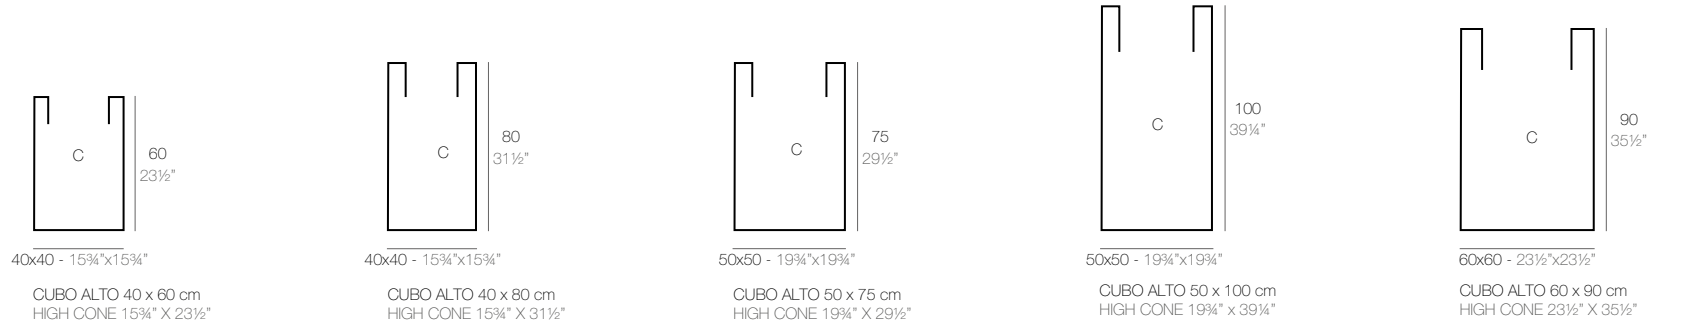

Gal L	C= (d x d') x h in C= (d x d') x h cm	Simple Simple	Simple Lacquered Lacado Simple
High Cone 15 3/4" x 23 1/2" - Cubo Alto 40 x 60 cm	25 - 94	(14 1/2" x 14 1/2") x 23 1/2" - (32 x 30) x 60	41440	41440F
High Cone 15 3/4" x 31 1/2" - Cubo Alto 40 x 80 cm	33 1/2 - 127	(11 3/4" x 11 3/4") x 31 1/2" - (30 x 30) x 80	41441	41441F
High Cone 19 3/4" x 29 1/2" - Cubo Alto 50 x 75 cm	48 1/2 - 184	(15 3/4" x 15 3/4") x 29 1/2" - (40 x 40) x 75	41450	41450F
High Cone 19 3/4" x 39 1/4" - Cubo Alto 50 x 100 cm	66 - 249	(15" x 15") x 39 1/4" - (38 x 38) x 100	41451	41451F
High Cone 23 1/2" x 35 1/2" - Cubo Alto 60 x 90 cm	84 1/2 - 320	(19" x 19") x 35 1/2" - (48 x 48) x 90	41460	41460F