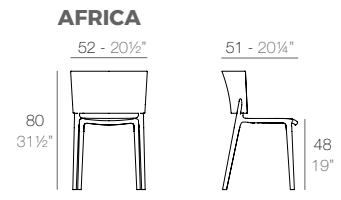

CHAIRS SILLAS

MANTA
MANTA Silla
MANTA Chair

Basic	Lacquered
Basic	Lacado
65047	65047F

KIMONO
KIMONO Silla
KIMONO Chair

Basic
Basic
54299

AFRICA
AFRICA Silla
AFRICA Chair

Basic	Lacquered	Cushion	Cushion
Basic	Lacado	Acolchado	Acolchado
		(NAUTIC)	(SILVERTEX, CREVIN, SAVANE, HERITAGE)
65036	65036F	65036CO	65036CCO