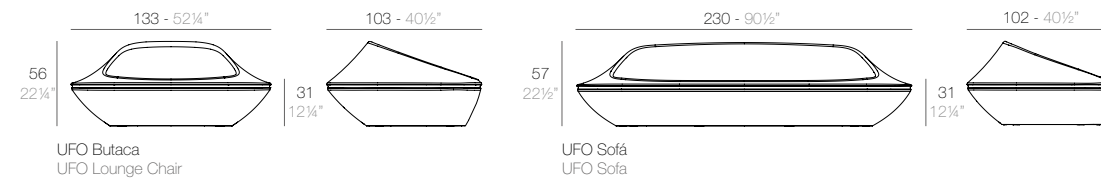

UFO

	Basic Basic	Lacquered Lacado	White Led Cab. Led Blanco Cab.	RGBW Led Cab. Led RGBW Cab.	RGBW Led DMX Cab. Led RGBW DMX Cab.	RGBW Led Batt. Led RGBW Batt.	RGBW Led DMX Batt. Led RGBW DMX Batt.	Cushion Acolchado	Set 5 Wheels Set 5 Ruedas
Lounge Chair - Butaca	63001	63001F	63001W	63001L	63001D	63001Y	63001DY	63001CO	63001B
Sofa - Sofá	63002	63002F	63002W	63002L	63002D	63002Y	63002DY	63002CO	-