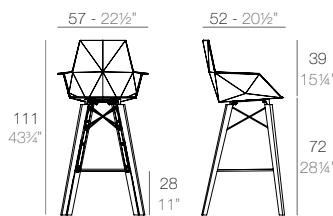

Basic Basic	Lacquered Lacado
Bar Stool with arms 43 3/4\"/>		

FAZ WOOD Taburete Alto con brazos 111
FAZ WOOD Bar Stool with arms 43 3/4\"/>