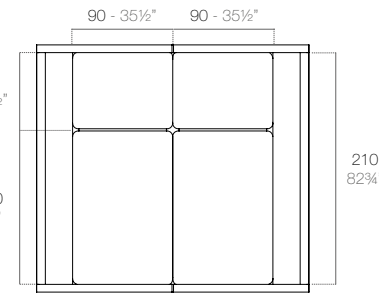

FRAME VINEYARD

FRAME VINEYARD Daybed con capota de tela. FRAME VINEYARD Daybed with fabric parasol.