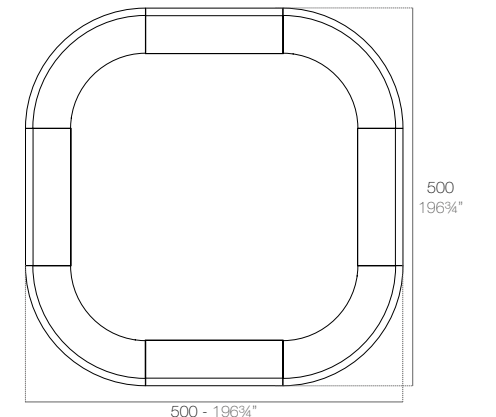

4 x 56001 180 Barra - 180 Counter
4 x 56002 Barra curva - Curved counter