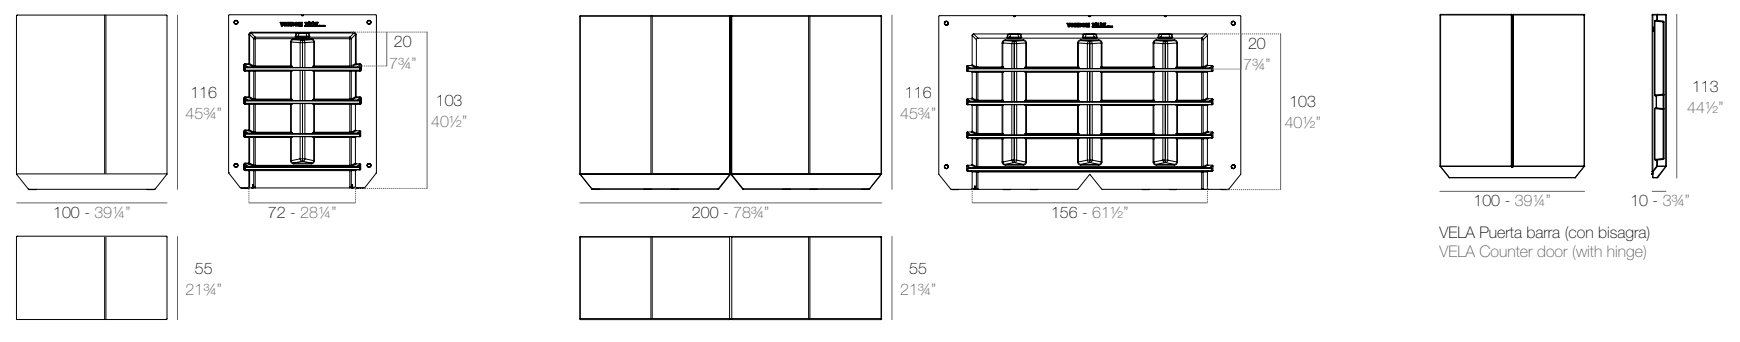

FAZ

	Basic Basic	Lacquered Lacado	White Led Cab. Led Blanco Cab.	RGBW Led Cab. Led RGBW Cab.	RGBW Led Batt. Led RGBW Bat.	RGBW Led DMX Cab. Led RGBW DMX Cab.	RGBW Led DMX Batt. Led RGBW DMX Bat.
Double counter with ice bucket Barra centro con cubitera	54114	54114F	54114W	54114L	54114Y	54114D	54114DY
Double counter Barra centro	54113	54113F	54113W	54113L	54113Y	54113D	54113DY
Corner counter Barra esquina	54112	54112F	54112W	54112L	54112Y	54112D	54112DY
Side counter Barra lateral	54111	54111F	54111W	54111L	54111Y	54111D	54111DY

Optional Opcional	2-HPL Flat shelf set Set 2 estantes HPL	Counter top - stainless steel Cubre barra inox.	8-Wheel set with lock set Set 8 ruedas con bloqueo	Bluetooth sound system pack 200W Bluetooth sound system pack 200W
	54113E	54114X	56001B	54099
	54113E	54113X	56001B	54099
	54112E	54112X	56001B	54099
	54111E	54111X	56001B	54099

VELA

	Basic Basic	Lacquered Lacado	White Led Cab. Led Blanco Cab.	RGBW Led Cab. Led RGBW Cab.	RGBW Led Batt. Led RGBW Bat.	RGBW Led DMX Cab. Led RGBW DMX Cab.	RGBW Led DMX Batt. Led RGBW DMX Bat.
Catering counter with ice bucket Barra catering cubitera	54109	54109F	54109W	54109L	54109Y	54109D	54109DY
Catering counter Barra catering	54103	54103F	54103W	54103L	54103Y	54103D	54103DY
Shelving system h=80% Contrabarra h=205	54124	54124F	54124W	54124L	54124Y	54124D	54124DY
Shelving system h=43% Contrabarra h=109	54123	54123F	54123W	54123L	54123Y	54123D	54123DY
Counter door (with hinge) Puerta barra (con bisagra)	54084	54084F	-	-	-	-	-
Single counter Barra 100	54081	54081F	54081W	54081L	54081Y	54081D	54081DY
Double counter Barra	54082	54082F	54082W	54082L	54082Y	54082D	54082DY