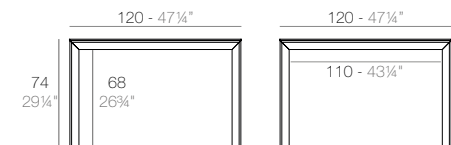

FRAME Mesa 120x120cm
FRAME Dining Table 47 1/4" x 47 1/4"

	HPL Black Edge HPL Borde Negro	HPL White Edge HPL Borde Blanco	Dekton
Dining Table Mesa	54235F	54235FB	54266M