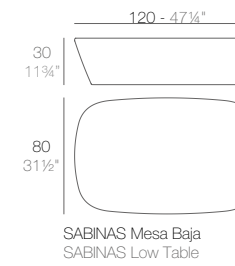

SABINAS

	Basic Basic	Lacquered Lacado	White Led Cab. Led Blanco Cab.	RGBW Led Cab. Led RGBW Cab.	RGBW Led DMX Cab. Led RGBW DMX Cab.	RGBW Led Batt. Led RGBW Bat.	RGBW Led DMX Batt. Led RGBW DMX Bat.	Top Sobre
Low Table Mesa Baja	45008	45008F	45008W	45008L	45008D	45008Y	45008DY	45008CO