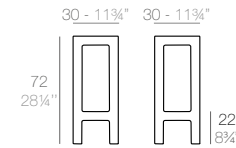

JUT

JUT Taburete Alto
JUT Bar Stool

	Basic Basic	Lacquered Lacado
Bar Stool - Taburete Alto	44412	44412F