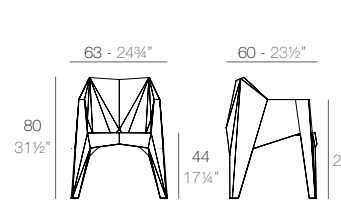

VOXEL Sillón
VOXEL Armchair

Basic	Lacquered	Cushion	Cushion
Basic	Lacado	Acolchado	Acolchado
		(NAUTIC)	(SILVERTEX, CREVIN, SAVANE, HERITAGE)
51031	51031F	51031CO	51031CCO