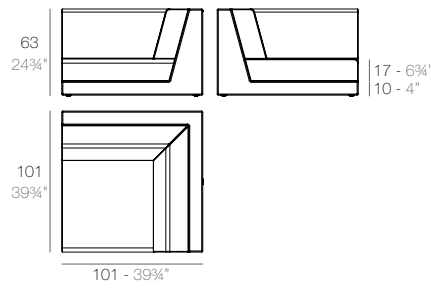

PIXEL Sofá Módulo Izquierdo
PIXEL Sectional Sofa Left