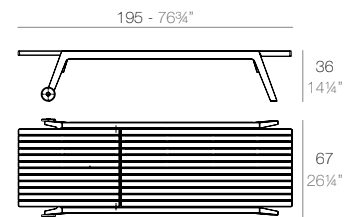

SPRITZ

SPRITZ Tumbona
SPRITZ Sun Lounger