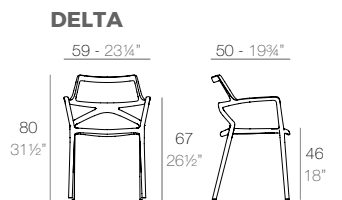

DELTA Silla con brazos
DELTA Chair with arms

Basic	Lacquered	Cushion	Cushion
Basic	Lacado	Acolchado	Acolchado
		(NAUTIC)	(SILVERTEX, CREVIN, SAVANE, HERITAGE)
66026	66026F	66026CO	66026CCO