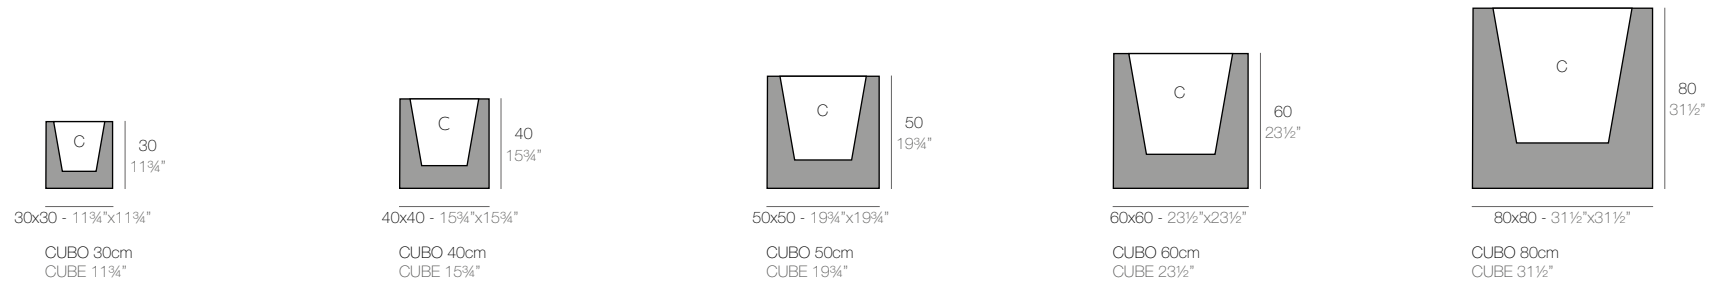

CUBO

	Gal L	C= (d x d') x h in C= (d x d') x h cm	Basic	Self-watering Autorriego	Lacquered Lacado	White Led Cab. Led Blanco Cab.	RGBW Led Cab. Led RGBW Cab.	RGBW Led Batt. Led RGBW Bat.	RGBW Led DMX Cab. Led RGBW DMX Cab.	RGBW Led DMX Batt. Led RGBW DMX Bat.
Cube 11 3/4" x 11 3/4" x 11 3/4" - Cubo 30 x 30 x 30 cm	2 1/2 - 9	(9" x 9") x 7 3/4" - (23 x 23) x 20	41330A	41330R	41330RF	41330W	41330L	41330Y	41330D	41330DY
Cube 15 3/4" x 15 3/4" x 15 3/4" - Cubo 40 x 40 x 40 cm	6 - 22	(12 1/4" x 12 1/4") x 12 1/4" - (31 x 31) x 31	41340A	41340R	41340RF	41340W	41340L	41340Y	41340D	41340DY
Cube 19 3/4" x 19 3/4" x 19 3/4" - Cubo 50 x 50 x 50 cm	13 - 50	(15" x 15") x 15 1/4" - (38 x 38) x 39	41350A	41350R	41350RF	41350W	41350L	41350Y	41350D	41350DY
Cube 23 1/2" x 23 1/2" x 23 1/2" - Cubo 60 x 60 x 60 cm	19 - 72	(18" x 18") x 18" - (46 x 46) x 46	41360A	41360R	41360RF	41360W	41360L	41360Y	41360D	41360DY
Cube 31 1/2" x 31 1/2" x 31 1/2" - Cubo 80 x 80 x 80 cm	53 - 200	(25 1/2" x 25 1/2") x 24 1/2" - 64 x 64 x 62	41380A	41380R	41380RF	41380W	41380L	41380Y	41380D	41380DY