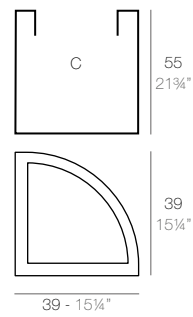

ANGULAR

ANGULAR 39 x 55 cm
ANGULAR 15 1/4" x 21 3/4"

	Gal L	C= d x h in C= d x h cm	Simple Simple	Simple Lacquered Lacado Simple
Angular 15 1/4" x 15 1/4" x 21 3/4" - Angular 39 x 39 x 55 cm	18 1/2 - 70	23 3/2" x 21 3/4" - 60 x 55	41070	41070F