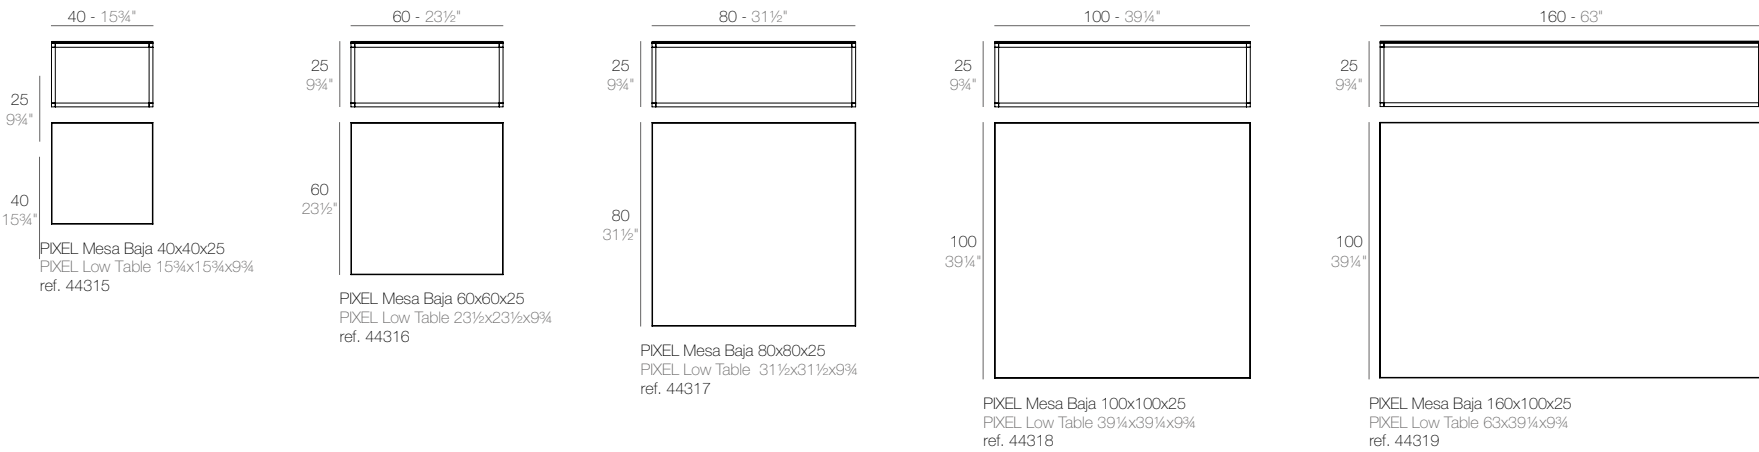

PIXEL

SUAVE