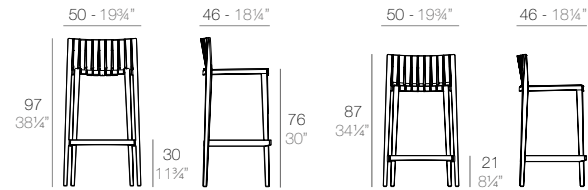

SPRITZ

SPRITZ Taburete Alto 97
SPRITZ Bar Stool 38 1/4\"/>

SPRITZ Taburete Alto 87
SPRITZ Counter Stool 34 1/4\"/>

	Basic Basic	Cushion Acolchado
Bar Stool 38 1/4\"/>		

JUT

	Basic Basic	Lacquered Lacado
Bar Stool - Taburete Alto	44412	44412F