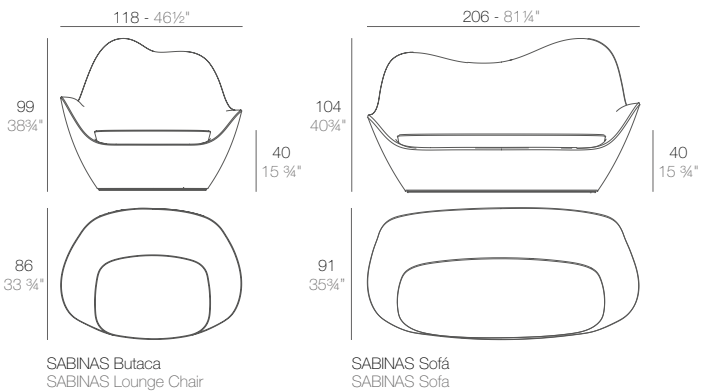

SABINAS

	Basic Basic	Lacquered Lacado	White Led Cab. Led Blanco Cab.	RGBW Led Cab. Led RGBW Cab.	RGBW Led DMX Cab. Led RGBW DMX Cab.	RGBW Led Batt. Led RGBW Batt.	RGBW Led DMX Batt. Led RGBW DMX Batt.
Lounge Chair - Butaca	45007	45007F	45007W	45007L	45007D	45007Y	45007DY
Sofa - Sofá	45009	45009F	45009W	45009L	45009D	45009Y	45009DY