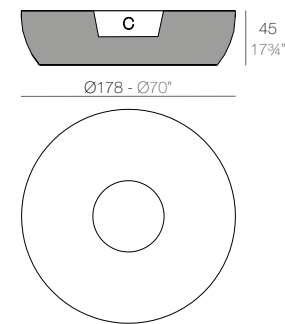

VASES

VASES Isla. Grosor Acolchado Isla: 4 cm.
VASES Island. Thick Cushion: 4 cm / 1 1/2"

	Gal L	C (d x h) in C (a x h) cm	Basic Basic	Self-watering Autorriego	Lacquered Lacado	White Led Cab. Led Blanco Cab.	RGBW Led Cab. Led RGBW Cab.	RGBW Led Batt. Led RGBW Bat.	RGBW Led DMX Cab. Led RGBW DMX Cab.	RGBW Led DMX Batt. Led RGBW DMX Bat.	Cushion Acolchado
Island Isla	271/4" 103	Ø27 1/4" x 15 1/4" Ø69 x 39	47178A	47178R	47178F	47178W	47178L	47178Y	47178D	47178DY	47178CO