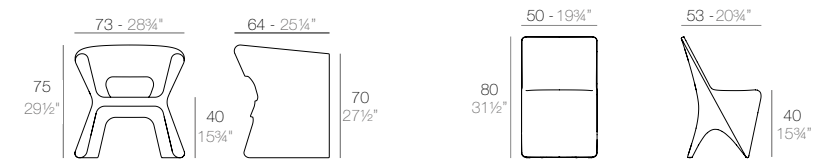

PAL

PAL Sillón
PAL Armchair

Basic	Lacquered	Cushion
Basic	Lacado	Acolchado
51005	51005F	51005CO

PAL Silla
PAL Chair

Basic	Lacquered	Cushion
Basic	Lacado	Acolchado
51025	51025F	51025CO