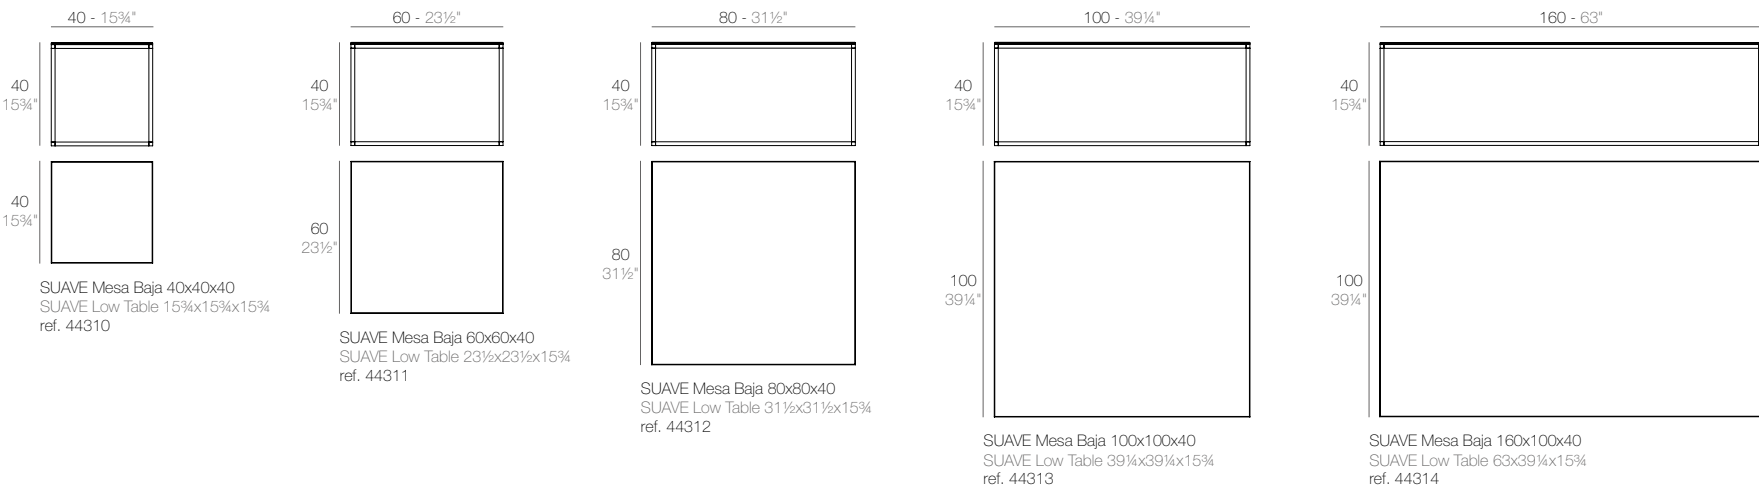

PIXEL

SUAVE

TABLET

FRAME ALUMINIUM

	HPL Black Edge HPL Borde Negro	HPL White Edge HPL Borde Blanco	Dekton
Low Table Aluminium 39¼"x39¼" - Mesa Baja Aluminio 100x100 cm	54245F	54245FB	54277M
Low Table Aluminium 39¼"x63" - Mesa Baja Aluminio 100x160 cm	54246F	54246FB	54278M

REST

	Basic Basic	Lacquered Lacado	White Led Cab. Led Blanco Cab.	RGBW Led Cab. Led RGBW Cab.	RGBW Led DMX Cab. Led RGBW DMX Cab.	RGBW Led Batt. Led RGBW Bat.	RGBW Led DMX Batt. Led RGBW DMX Bat.
Low Table Mesa Baja	53007	53007F	53007W	53007L	53007D	53007Y	53007DY
Sun Lounger Table Mesa Tumbona	53009	53009F	53009W	53009L	53009D	53009Y	53009DY

PILLOW

	Basic Basic	Lacquered Lacado	White Led Cab. Led Blanco Cab.	RGBW Led Cab. Led RGBW Cab.	RGBW Led DMX Cab. Led RGBW DMX Cab.	RGBW Led Batt. Led RGBW Bat.	RGBW Led DMX Batt. Led RGBW DMX Bat.
Low Table Mesa Baja	55002	55002F	55002W	55002L	55002D	55002Y	55002DY

STONE

	Basic Basic	Lacquered Lacado	White Led Cab. Led Blanco Cab.	RGBW Led Cab. Led RGBW Cab.	RGBW Led DMX Cab. Led RGBW DMX Cab.	RGBW Led Batt. Led RGBW Bat.	RGBW Led DMX Batt. Led RGBW DMX Bat.	Glass Top Sobre Cristal
Low Table Mesa Baja	55007	55007F	55007W	55007L	55007D	55007Y	55007DY	55007C

FRAME

	Basic Basic	Lacquered Lacado
Low Table - Mesa Baja	54089	54089F
Sun Lounger Table - Mesa Tumbona	54092	54092F

SABINAS

	Basic Basic	Lacquered Lacado	White Led Cab. Led Blanco Cab.	RGBW Led Cab. Led RGBW Cab.	RGBW Led DMX Cab. Led RGBW DMX Cab.	RGBW Led Batt. Led RGBW Bat.	RGBW Led DMX Batt. Led RGBW DMX Bat.	Top Sobre
Low Table Mesa Baja	45008	45008F	45008W	45008L	45008D	45008Y	45008DY	45008CO

PAL