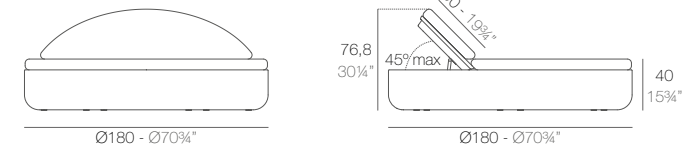

ULM Daybed reclinable
ULM Daybed reclining backrest

	Rotation Giro	Thick cushion Grosor acolchado
Daybed reclining backrest	360°	4"
Daybed reclinable	360°	10