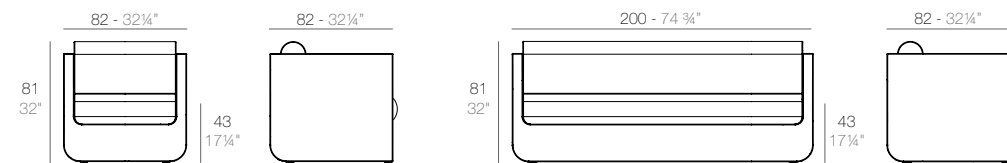

ULM

ULM Butaca
ULM Lounge Chair

ULM Sofá
ULM Sofa

	Basic Basic	Lacquered Lacado	White Led Cab. Led Blanco Cab.	RGBW Led Cab. Led RGBW Cab.	RGBW Led DMX Cab. Led RGBW DMX Cab.	RGBW Led Batt. Led RGBW Bat.	RGBW Led DMX Batt. Led RGBW DMX Batt.
Lounge Chair - Butaca	54134	54134F	54134W	54134L	54134D	54134Y	54134DY
Sofa - Sofá	54135	54135F	54135W	54135L	54135D	54135Y	54135DY