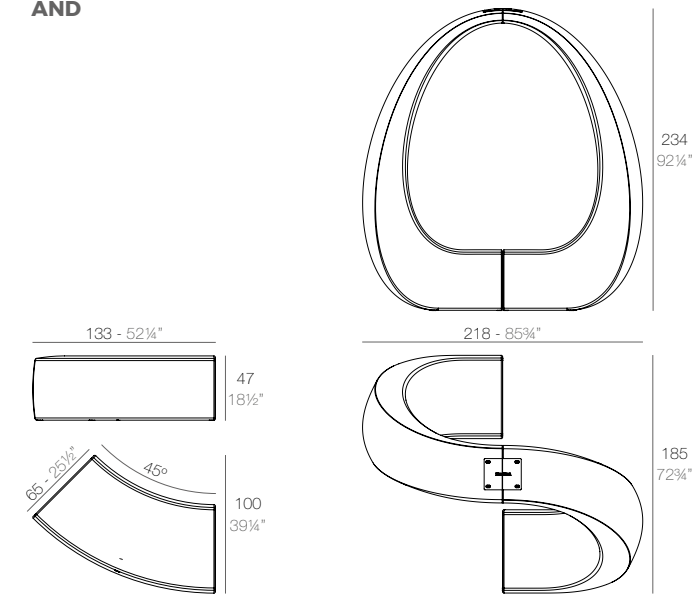

AND

AND Banco
AND Bench

AND (2 ud)
AND (2 units)

	Basic Basic	Lacquered Lacado	White Led Cab. Led Blanco Cab.	RGBW Led Cab. Led RGBW Cab.	RGBW Led Batt. Led RGBW Bat.	RGBW Led DMX Cab. Led RGBW DMX Cab.	RGBW Led DMX Batt. Led RGBW DMX Bat.	Cushion Acolchado
Bench Banco	60006	60006F	60006W	60006L	60006Y	60006D	60006DY	60006CO
AND 2 units AND 2 unidades	60007	60007F	60007W	60007L	60007Y	60007D	60007DY	60007CO