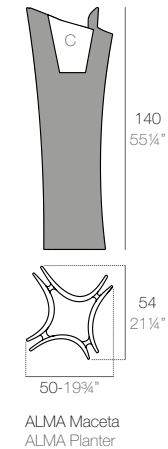

ALMA

	Gal L	C=d x d' in C=d x d' cm	Self-watering Autoriego	Lacquered Lacado	White Led Cab. Led Blanco Cab.	RGBW Led Cab. Led RGBW Cab.	RGBW Led Batt. Led RGBW Bat.	RGBW Led DMX Cab. Led RGBW DMX Cab.	RGBW Led DMX Batt. Led RGBW DMX Bat.
Planter Maceta	2¾ - 10	7¼" x 9 ½" - 20 x 24	53013P	53013F	53013W	53013L	53013Y	53013D	53013DY