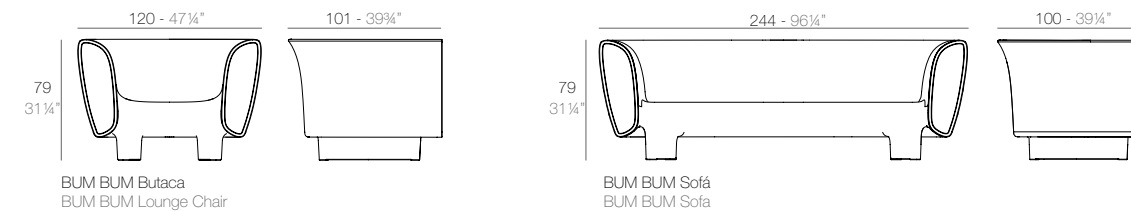

BUM BUM

	Basic Basic	Lacquered Lacado	White Led Cab. Led Blanco Cab.	RGBW Led Cab. Led RGBW Cab.	RGBW Led DMX Cab. Led RGBW DMX Cab.	RGBW Led Batt. Led RGBW Batt.	RGBW Led DMX Batt. Led RGBW DMX Batt.	Cushion Acolchado
Lounge Chair - Butaca	65008	65008F	65008W	65008L	65008D	65008Y	65008DY	65008CO
Sofa - Sofá	65001	65001F	65001W	65001L	65001D	65001Y	65001DY	65001CO