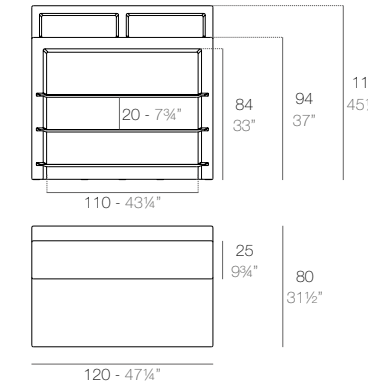

COUNTERS BARRAS

FIESTA

FIESTA 120 Barra
FIESTA 120 Counter

	Basic Basic	Lacquered Lacado	White Led Cab. Led Blanco Cab.	RGBW Led Cab. Led RGBW Cab.	RGBW Led Batt. Led RGBW Bat.	RGBW Led DMX Cab. Led RGBW DMX Cab.	RGBW Led DMX Batt. Led RGBW DMX Bat.
120 Counter 120 Barra	56023	56023F	56023W	56023L	56023Y	56023D	56023DY
180 Counter 180 Barra	56001	56001F	56001W	56001L	56001Y	56001D	56001DY
Curved counter Barra curva	56002	56002F	56002W	56002L	56002Y	56002D	56002DY