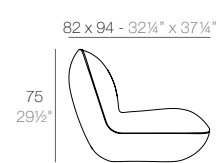

PILLOW

PILLOW Butaca
PILLOW Lounge Chair

	Basic Basic	Lacquered Lacado	White Led Cab. Led Blanco Cab.	RGBW Led Cab. Led RGBW Cab.	RGBW Led DMX Cab. Led RGBW DMX Cab.	RGBW Led Batt. Led RGBW Bat.	RGBW Led DMX Batt. Led RGBW DMX Batt.
Lounge Chair - Butaca	55001	55001F	55001W	55001L	55001D	55001Y	55001DY