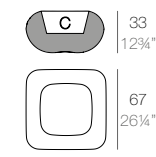

PILLOW

PILLOW Maceta
PILLOW Planter

	Gal L	C= d x d' in - C= d x d' cm	Basic Basic	Self-watering Autoriego	Lacquered Lacado	White Led Cab. Led Blanco Cab.	RGBW Led Cab. Led RGBW Cab.	RGBW Led Batt. Led RGBW Bat.	RGBW Led DMX Cab. Led RGBW DMX Cab.	RGBW Led DMX Batt. Led RGBW DMX Bat.
Planter - Maceta	6 1/2 - 24	8 1/4" x 9 3/4" - 21 x 24	55004	55004R	55004F	55004W	55004L	55004Y	55004D	55004DY