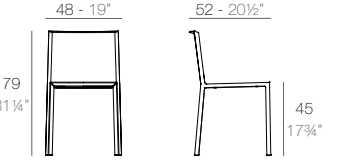

QUARTZ

QUARTZ Silla
QUARTZ Chair

Basic	Lacquered	Cushion	Cushion
Basic	Lacado	Acolchado	Acolchado
		(NAUTIC)	(SILVERTEX, CREVIN, SAVANE, HERITAGE)
54194	54194F	54194CO	54194CCO