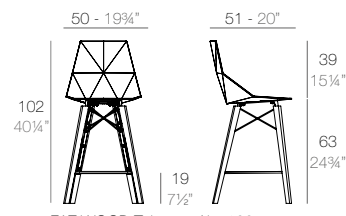

FAZ WOOD

	Basic Basic	Lacquered Lacado
Bar Stool 43 3/4\"/>		

FAZ WOOD Taburete Alto 111
FAZ WOOD Bar Stool 43 3/4\"/>

	Basic Basic	Lacquered Lacado
Bar Stool with arms 43 3/4\"/>		

FAZ WOOD Taburete Alto con brazos 111
FAZ WOOD Bar Stool with arms 43 3/4\"/>