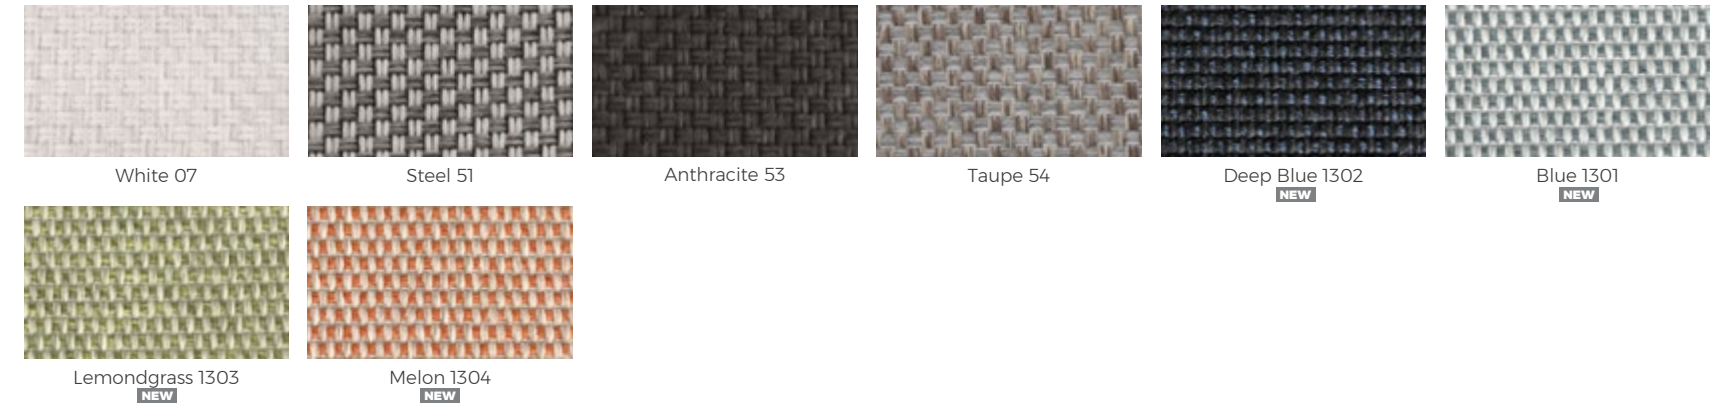

FABRICS parasols and blinds.

NEW
Ropes

Snow

Ecu

Grey

Taupe

Batyline

White 5001

Dralon.

Crevin.

Heritage. sunbrella Made with recycled acrylic.

Savane. sunbrella

TELAS Grupo 2.

FABRICS Group 2.

Glad. **NEW**

RANGE OF FINISHES