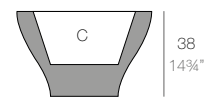

CENTRO ALTO

Ø60 - Ø23 1/2"
CENTRO ALTO Ø60
CENTRO ALTO Ø23 1/2"