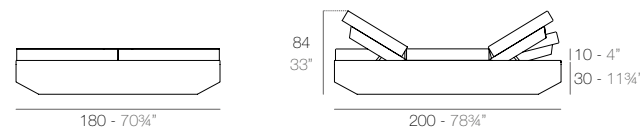

VELA Daybed 4 cabezales reclinables. Giro 360°. VELA Daybed 4 reclining backrest square. Rotation 360°.