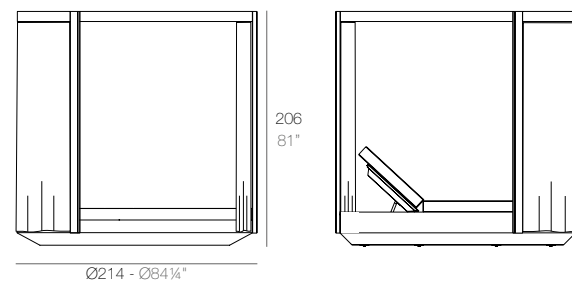

VELA

VELA Pérgola con estor (daybed no incluido)
VELA Canopy with blind (daybed not included)
ref: 54115F

VELA Pérgola con cortinas (daybed no incluido)
VELA Canopy with curtain (daybed not included)
ref: 54183F