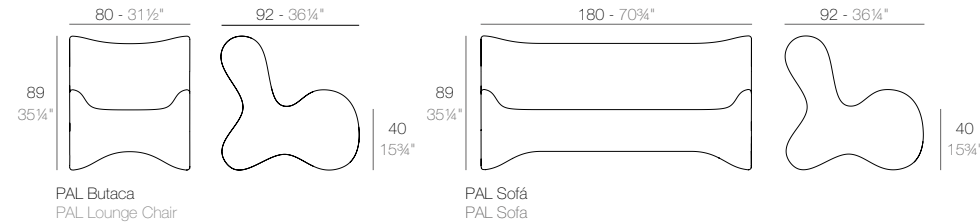

PAL

	Basic Basic	Lacquered Lacado	White Led Cab. Led Blanco Cab.	RGBW Led Cab. Led RGBW Cab.	RGBW Led DMX Cab. Led RGBW DMX Cab.	RGBW Led Batt. Led RGBW Batt.	RGBW Led DMX Batt. Led RGBW DMX Batt.
Lounge Chair - Butaca	51001	51001F	51001W	51001L	51001D	51001Y	51001DY
Sofa - Sofá	51002	51002F	51002W	51002L	51002D	51002Y	51002DY