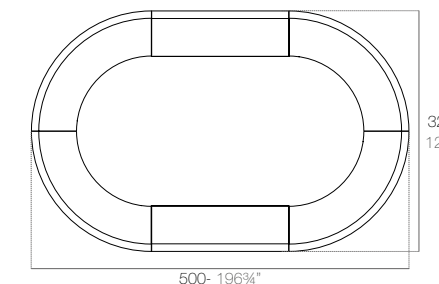

2 x 56001 180 Barra - 180 Counter
4 x 56002 Barra curva - Curved counter