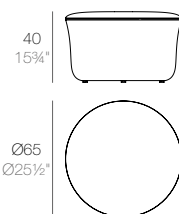

SUAVE Cojín 35x50cm
SUAVE Pillow 35x50cm
ref. 67004

SUAVE Cojín 50x50cm
SUAVE Pillow 50x50cm
ref. 67005

SUAVE Puff Ø45x40cm
SUAVE Ottoman Ø45x40cm
ref. 67006

SUAVE Puff Ø65x40cm
SUAVE Ottoman Ø65x40cm
ref. 67007