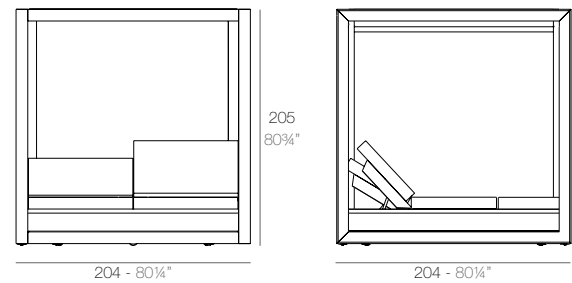

VELA

VELA Pérgola con estor (daybed no incluido)
VELA Canopy with blind (daybed not included)
ref: 54115F

VELA Pérgola con cortinas (daybed no incluido)
VELA Canopy with curtain (daybed not included)
ref: 54183F