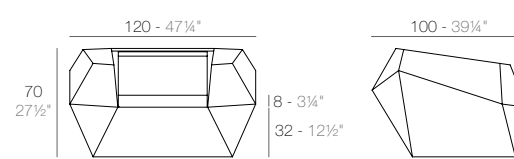

FAZ

FAZ Butaca
FAZ Lounge Chair

	Basic Basic	Lacquered Lacado	White Led Cab. Led Blanco Cab.	RGBW Led Cab. Led RGBW Cab.	RGBW Led DMX Cab. Led RGBW DMX Cab.	RGBW Led Batt. Led RGBW Bat.	RGBW Led DMX Batt. Led RGBW DMX Batt.
Lounge Chair - Butaca	54001	54001F	54001W	54001L	54001D	54001Y	54001DY