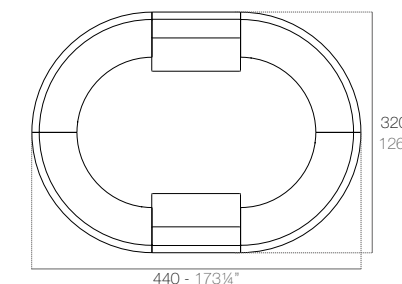

2 x 56023 120 Barra - 120 Counter
4 x 56002 Barra curva - Curved counter