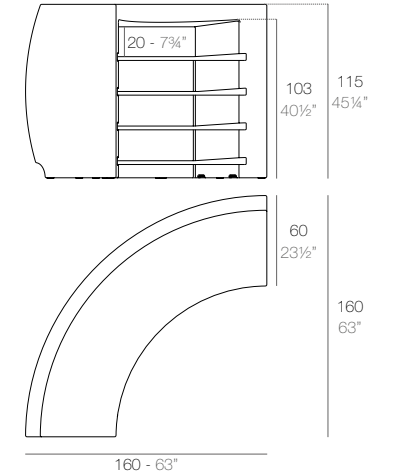

FIESTA Barra curva
FIESTA Curved counter

	2-HPL Flat shelf set Set 2 estantes HPL	Counter top - stainless steel Cobre barra inox.	8-Wheel set with lock set Set 8 ruedas con bloqueo	Bluetooth sound system pack 200W Bluetooth sound system pack 200W
Optional	56023E	56023X	56023B	56099
	56001E	56001X	56001B	56099
	56002E	56002X	56002B	56099