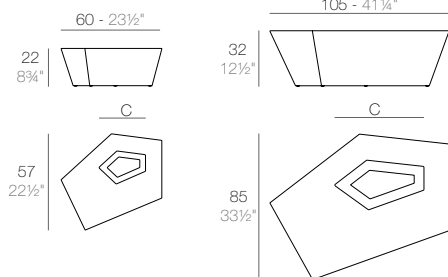

BIOPHILIA

	Basic Basic	Lacquered Lacado	White Led Cab. Led Blanco Cab.	RGBW Led Cab. Led RGBW Cab.	RGBW Led DMX Cab. Led RGBW DMX Cab.	RGBW Led Batt. Led RGBW Bat.	RGBW Led DMX Batt. Led RGBW DMX Bat.	Lacquered Two-Tone Lacado Dos-Tonos
Low Table Mesa Baja	59004	59004F	59004W	59004L	59004D	59004Y	59004DY	59004FP

WING

	Basic Basic	Lacquered Lacado	White Led Cab. Led Blanco Cab.	RGBW Led Cab. Led RGBW Cab.	RGBW Led DMX Cab. Led RGBW DMX Cab.	RGBW Led Batt. Led RGBW Bat.	RGBW Led DMX Batt. Led RGBW DMX Bat.
Low Table Mesa Baja	53035	53035F	53035W	53035L	53035D	53035Y	53035DY

FAZ

FAZ Mesa Tumbona
FAZ Sun Lounger Table

FAZ Mesa Baja
FAZ Low Table

	Gal L	C (d x h) in C (a x h) cm	Basic Basic	Lacquered Lacado	White Led Cab. Led Blanco Cab.	RGBW Led Cab. Led RGBW Cab.	RGBW Led DMX Cab. Led RGBW DMX Cab.	RGBW Led Batt. Led RGBW Bat.	RGBW Led DMX Batt. Led RGBW DMX Bat.
Sun Lounger Table Mesa Tumbona	3/4 3	10 3/4 x 43 1/4 27 x 12	54009	54009F	54009W	54009L	54009D	54009Y	54009DY
Low Table Mesa Baja	3/4 12	20 x 79 51 x 19	54007	54007F	54007W	54007L	54007D	54007Y	54007DY