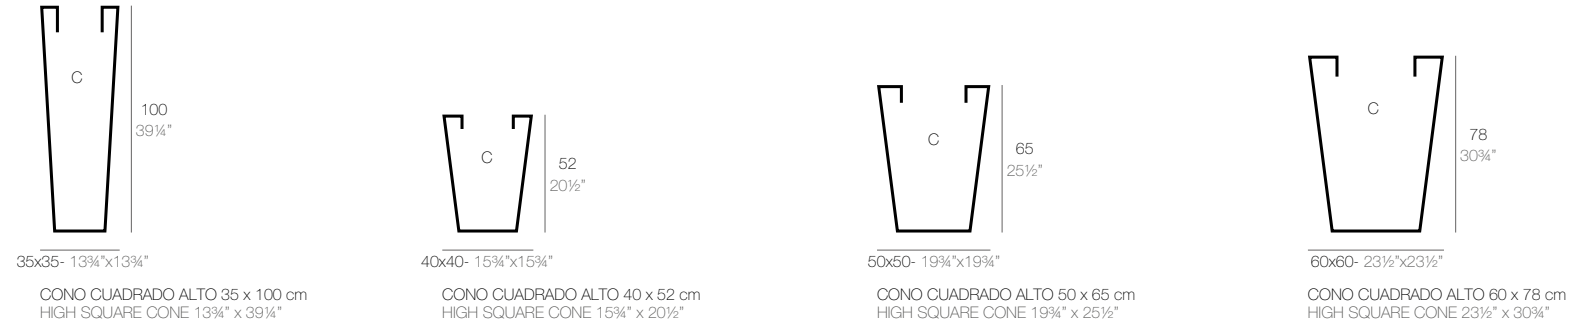

Gal L	C= (d x d') x h in C= (d x d') x h cm	Simple Simple	Simple Lacquered Lacado Simple
High Square Cone 19¾" x 39¼" - Cono Cuadrado Alto 35 x 100 cm	22½ - 86	(11½" x 11½") x 39¼" - (28 x 28) x 100	41235	41235F
High Square Cone 15¾" x 20½" - Cono Cuadrado Alto 40 x 52 cm	14½ - 55	(12½" x 12½") x 20½" - (32 x 32) x 52	41240	41240F
High Square Cone 19¾" x 25½" - Cono Cuadrado Alto 50 x 65 cm	29 - 110	(15¾" x 15¾") x 25½" - (40 x 40) x 65	41250	41250F
High Square Cone 23½" x 30¾" - Cono Cuadrado Alto 60 x 78 cm	50 - 190	(19" x 19") x 30¾" - (48 x 48) x 78	41260	41260F