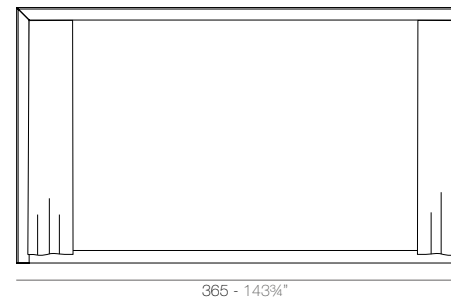

VELA Cenador M
VELA M Pavilion
ref: 54131F