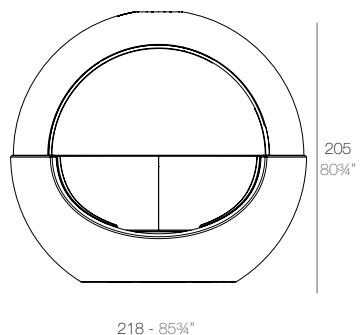

MOON Daybed con Capota Textil
MOON Daybed with Fabric Roof

	Basic	Lacquered Lacado	White Led Cab. Led Blanco Cab.	RGBW Led Cab. Led RGBW Cab.	RGBW Led Batt. Led RGBW Bat.	RGBW Led DMX Cab. Led RGBW DMX Cab.	RGBW Led DMX Batt. Led RGBW DMX Bat.
Daybed	54281	54281F	54281W	54281L	54281Y	54281D	54281DY
Daybed rope roof Daybed trenzada	54279	54279F	54279W	54279L	54279Y	54279D	54279DY
Daybed fabric roof Daybed capota textil	54326	54326F	54326W	54326L	54326Y	54326D	54326DY

Optional	Bluetooth sound system pack 200W Bluetooth sound system pack 200W	4-Pillow pack 23 1/2"x23 1/2" Pack 4 cojines 60x60cm
	54099	54101
	54099	54101
	54326	54326