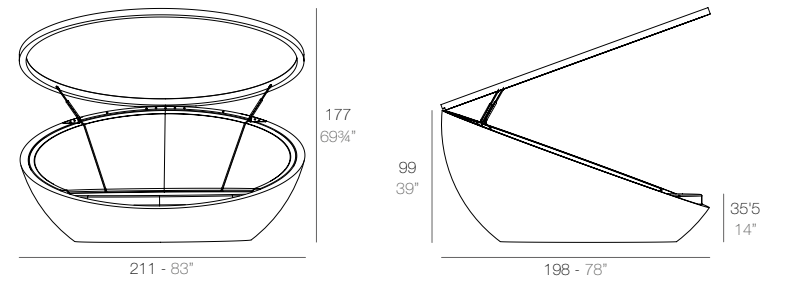

ULM Daybed con parasol
ULM Daybed with sunroof

	Open Abierto	Close Cerrado	Rotation Giro	Thick cushion Grosor acolchado
Daybed with sunroof	69 3/4"	39"	360°	3 1/4"
Daybed con parasol	177	99	360°	8