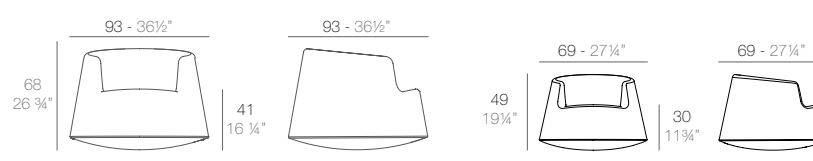

ROULETTE

ROULETTE Balancín (No es adecuado para niños)
ROULETTE Rocking Chair (Not for children)

ROULETTE NIÑOS Balancín
ROULETTE KIDS Rocking Chair

	Basic Basic	Lacquered Lacado
Roulette - Roulette	61002	61002F
Roulette Kids - Roulette Niños	61005	61005F