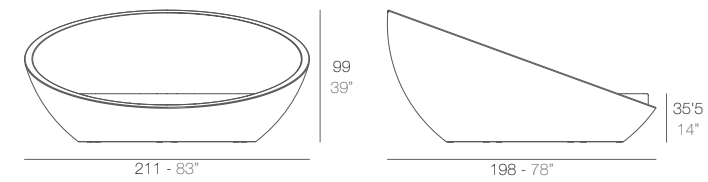

ULM

ULM Daybed
ULM Daybed

	Rotation Giro	Thick cushion Grosor acolchado
Daybed	360°	3 1/4"
Daybed	360°	8