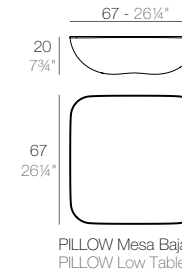

PILLOW

	Basic Basic	Lacquered Lacado	White Led Cab. Led Blanco Cab.	RGBW Led Cab. Led RGBW Cab.	RGBW Led DMX Cab. Led RGBW DMX Cab.	RGBW Led Batt. Led RGBW Bat.	RGBW Led DMX Batt. Led RGBW DMX Bat.
Low Table Mesa Baja	55002	55002F	55002W	55002L	55002D	55002Y	55002DY