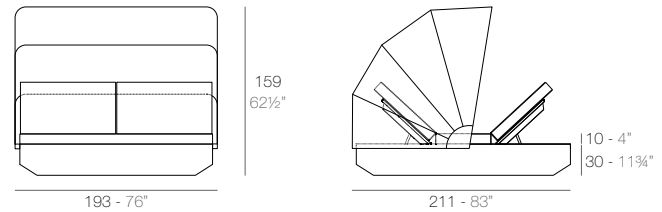

VELA Daybed 4 cabezales reclinables con parasol plegable. Giro 360°. VELA Daybed 4 reclining backrest square with folding sunroof. Rotation 360°.