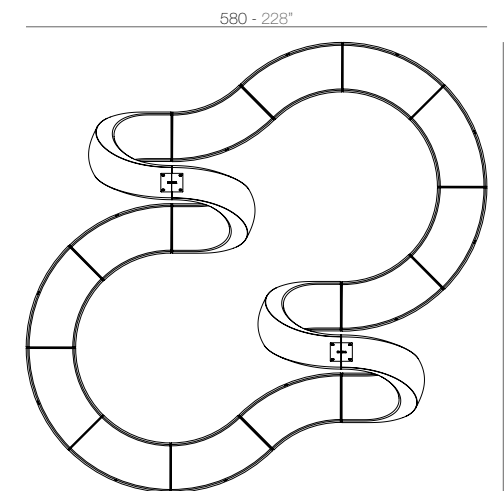

2 x 60007 AND - AND
12 x 60006 AND Banco - AND Bench