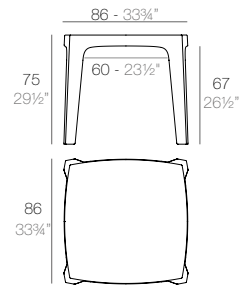

SOLID

SOLID Mesa SOLID Dining Table Ref:55025