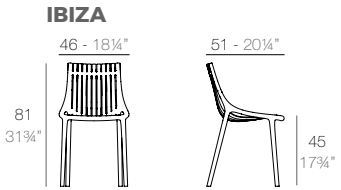

IBIZA
IBIZA Silla
IBIZA Chair

Basic	Lacquered	Cushion	Cushion
Basic	Lacado	Acolchado	Acolchado
		(NAUTIC)	(SILVERTEX, CREVIN, SAVANE, HERITAGE)
65040	65040F	65040CO	65040CCO