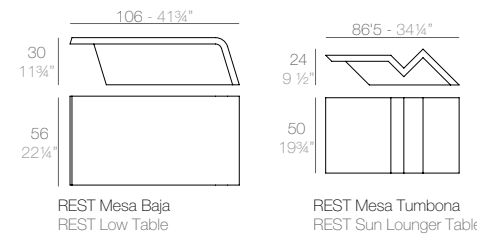

REST

	Basic Basic	Lacquered Lacado	White Led Cab. Led Blanco Cab.	RGBW Led Cab. Led RGBW Cab.	RGBW Led DMX Cab. Led RGBW DMX Cab.	RGBW Led Batt. Led RGBW Bat.	RGBW Led DMX Batt. Led RGBW DMX Bat.
Low Table Mesa Baja	53007	53007F	53007W	53007L	53007D	53007Y	53007DY
Sun Lounger Table Mesa Tumbona	53009	53009F	53009W	53009L	53009D	53009Y	53009DY