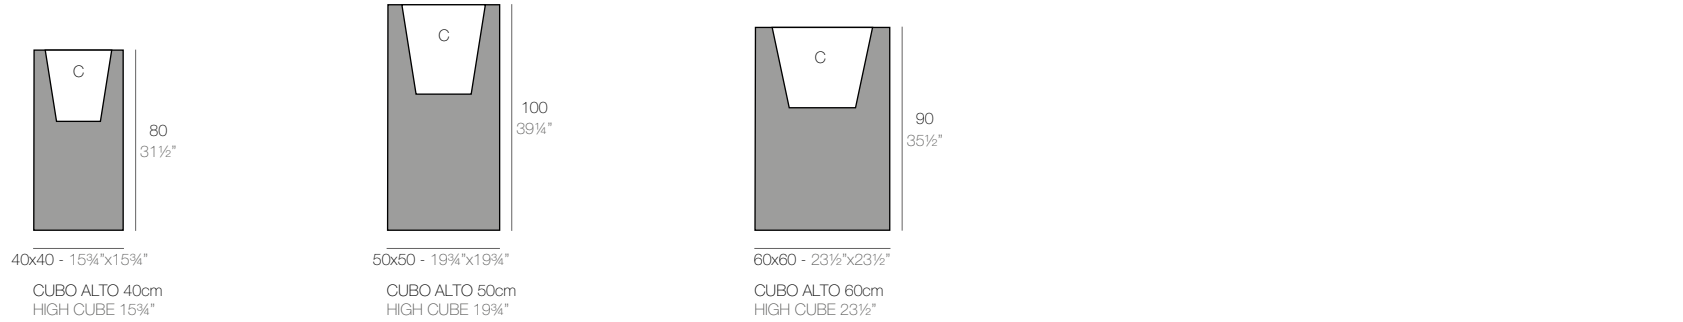

CUBO ALTO

	Gal L	C= (d x d') x h in C= (d x d') x h cm	Basic	Self-watering Autorriego	Lacquered Lacado	White Led Cab. Led Blanco Cab.	RGBW Led Cab. Led RGBW Cab.	RGBW Led Batt. Led RGBW Bat.	RGBW Led DMX Cab. Led RGBW DMX Cab.	RGBW Led DMX Batt. Led RGBW DMX Bat.
High Cube 15 3/4" x 15 3/4" x 31 1/2" - Cubo Alto 40 x 40 x 80 cm	7 1/2 - 24	(11 3/4" x 11 3/4") x 13" - (30 x 30) x 33	41441A	41441R	41441RF	41441W	41441L	41441Y	41441D	41441DY
High Cube 19 3/4" x 19 3/4" x 39 1/4" - Cubo Alto 50 x 50 x 100 cm	12 1/2 - 47	(15" x 15") x 16 1/4" - (38 x 38) x 41	41451A	41451R	41451RF	41451W	41451L	41451Y	41451D	41451DY
High Cube 23 1/2" x 23 1/2" x 35 1/2" - Cubo Alto 60 x 60 x 90 cm	19 - 72	(18" x 18") x 18" - (46 x 46) x 46	41460A	41460R	41460RF	41460W	41460L	41460Y	41460D	41460DY