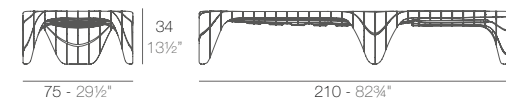

F3

F3 Tumbona
F3 Sun Lounger

	Basic Basic	Lacquered Lacado	Lacquered Two Tone Lacado Bicolor	Cushion Acolchado
Sun Lounger - Tumbona	60005	60005F	60005FP	60005CO