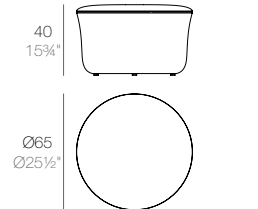

SUAVE Puff Ø65x40cm
SUAVE Ottoman Ø65x40cm
ref. 67007