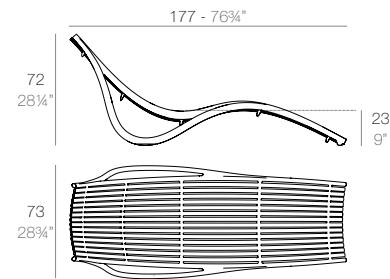

IBIZA

IBIZA Tumbona
IBIZA Sun Lounger