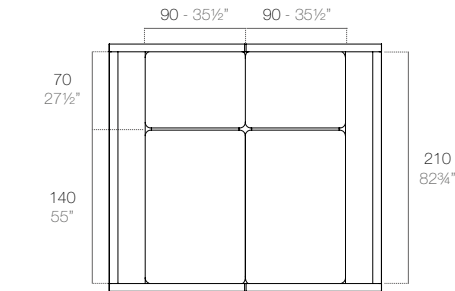

FRAME VINEYARD Daybed con capota trenzada. FRAME VINEYARD Daybed with woven rope parasol.

	Basic Basic	Lacquered Lacado	White Led Cab. Led Blanco Cab.	RGBW Led Cab. Led RGBW Cab.	RGBW Led Batt. Led RGBW Bat.	RGBW Led DMX Cab. Led RGBW DMX Cab.	RGBW Led DMX Batt. Led RGBW DMX Bat.
Daybed round basic Daybed basic redondo	54108	54108F	54108W	54108L	54108Y	54108D	54108DY
Daybed round basic with folding sunroof Daybed basic redondo con parasol plegable	54187	54187F	54187W	54187L	54187Y	54187D	54187DY
Daybed 1 reclining backrest round Daybed redondo reclinable	54122	54122F	54122W	54122L	54122Y	54122D	54122DY
Daybed 1 reclining backrest round with folding sunroof Daybed redondo reclinable con parasol plegable	54188	54188F	54188W	54188L	54188Y	54188D	54188DY
Daybed basic square Daybed basic cuadrado	54107	54107F	54107W	54107L	54107Y	54107D	54107DY
Daybed basic square with folding sunroof Daybed basic cuadrado con parasol plegable	54184	54184F	54184W	54184L	54184Y	54184D	54184DY
Daybed 2 reclining backrest square Daybed 2 cabezales reclinables	54180	54180F	54180W	54180L	54180Y	54180D	54180DY
Daybed 2 reclining backrest square with folding sunroof Daybed 2 cabezales reclinables con parasol plegable	54185	54185F	54185W	54185L	54185Y	54185D	54185DY
Daybed 4 reclining backrest square Daybed 4 cabezales reclinables	54104	54104F	54104W	54104L	54104Y	54104D	54104DY
Daybed 4 reclining backrest square with folding sunroof Daybed 4 cabezales reclinables con parasol plegable	54186	54186F	54186W	54186L	54186Y	54186D	54186DY

	Bluetooth sound system pack 200W	4-Pillow pack 23 1/2"x23 1/2" Pack 4 cojines 60x60cm	Side table Mesa auxiliar
Optional Opcional	54099	54101	54207
	54099	54101	54207
	54099	54101	54207
	54099	54101	54207
	54099	54101	54207
	54099	54101	54207
	54099	54101	54207
	54099	54101	54207
	54099	54101	54207
	54099	54101	54207
	54099	54101	54207
	54099	54101	54207