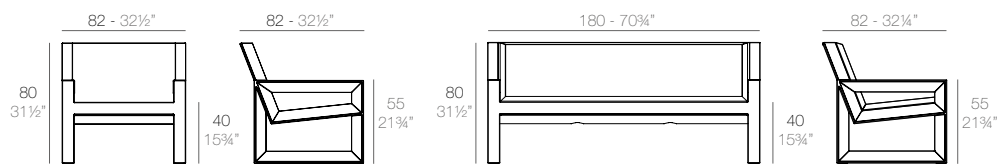

FRAME

FRAME Butaca
FRAME Lounge Chair

FRAME Sofá
FRAME Sofa

	Basic Basic	Lacquered Lacado
Lounge Chair - Butaca	54088	54088F
Sofa - Sofá	54095	54095F

PILLOW

	Basic Basic	Lacquered Lacado	White Led Cab. Led Blanco Cab.	RGBW Led Cab. Led RGBW Cab.	RGBW Led DMX Cab. Led RGBW DMX Cab.	RGBW Led Batt. Led RGBW Bat.	RGBW Led DMX Batt. Led RGBW DMX Batt.
Lounge Chair - Butaca	55001	55001F	55001W	55001L	55001D	55001Y	55001DY