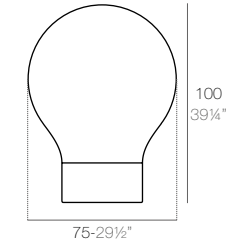

THE SECOND LIGHT

THE SECOND LIGHT Ø75 cm
THE SECOND LIGHT Ø29.1/2"

	White Led Cab. Led Blanco Cab.	RGBW Led Cab. Led RGBW Cab.	RGBW Led Batt. Led RGBW Bat.	RGBW Led DMX Cab. Led RGBW DMX Cab.	RGBW Led DMX Batt. Led RGBW DMX Bat.	Hanging Support Kit Kit Soporte Colgante
Ø7.1/2" - Ø19 cm	-	46019L	-	-	-	48000X
Ø15" - Ø38 cm	46038W	46038L	46038Y	46038D	46038DY	48000X
Ø29.1/2" - Ø75 cm	46075W	46075L	46075Y	46075D	46075DY	48000X

GATSBY

	White Led Batt. Led Blanco Bat.	RGBW Led Batt. Led RGBW Bat.	RGBW Led DMX Batt. Led RGBW DMX Bat.
Ø 3.1/4" * - Ø 8.5 cm	54252WY	54252Y	54252DY
Ø3.1/4" * - Ø8 cm	54253WY	54253Y	54253DY