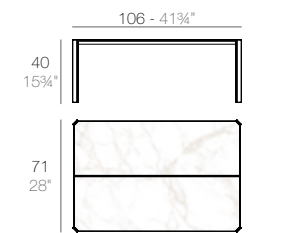

TABLET Mesa Baja 2
TABLET Low Table 2
ref. 54220