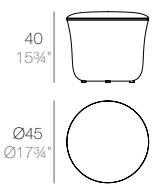

SUAVE Cojín 35x50cm
SUAVE Pillow 35x50cm
ref. 67004

SUAVE Cojín 50x50cm
SUAVE Pillow 50x50cm
ref. 67005

SUAVE Puff Ø45x40cm
SUAVE Ottoman Ø45x40cm
ref. 67006

SUAVE Puff Ø65x40cm
SUAVE Ottoman Ø65x40cm
ref. 67007