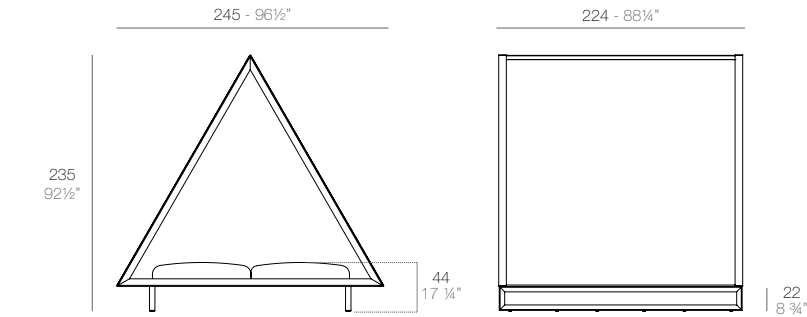

FRAME VINEYARD

FRAME VINEYARD Daybed con capota de tela. FRAME VINEYARD Daybed with fabric parasol.