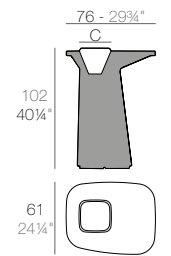

MOMA

MOMA Mesa Alta
MOMA Bar Table

	Gal L	C (d x h) in C (a x h) cm	Basic Basic	Self-Watering Autorriego	Lacquered Lacado	White Led Cab. Led Blanco Cab.	RGBW Led Cab. Led RGBW Cab.	RGBW Led Batt. Led RGBW Bat.	RGBW Led DMX Cab. Led RGBW DMX Cab.	RGBW Led DMX Batt. Led RGBW DMX Bat.
Bar Table - Mesa Alta	1 3/4"-7	7 3/4" x 7 3/4" - 20 x 20	45075A	45075R	45075F	45075W	45075L	45075Y	45075D	45075DY