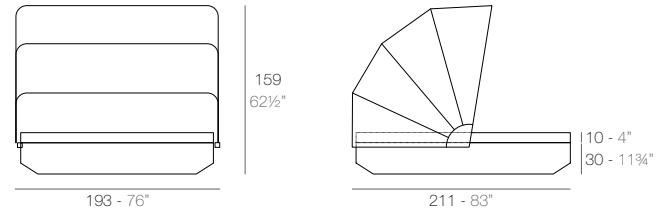

VELA Daybed basic cuadrado con parasol plegable. Giro 360°. VELA Daybed basic square with folding sunroof. Rotation 360°.