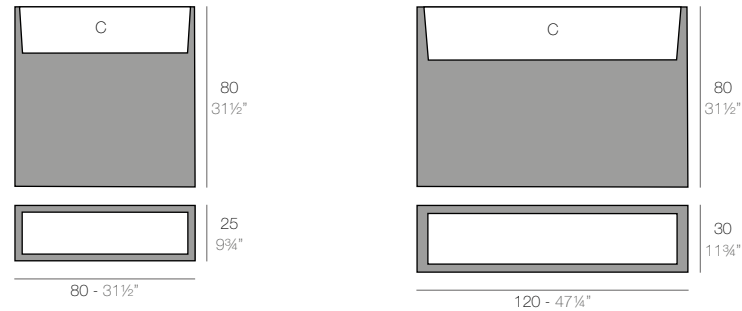

WALL

WALL 80 cm
WALL 31½"

WALL 120 cm
WALL 47¼"

	Gal L	C= (d x d') x h in C= (d x d') x h cm	Basic Basic	Self-watering Autorniego	Lacquered Lacado	White Led Cab. Led Blanco Cab.	RGBW Led Cab. Led RGBW Cab.	RGBW Led Batt. Led RGBW Bat.	RGBW Led DMX Cab. Led RGBW DMX Cab.	RGBW Led DMX Batt. Led RGBW DMX Bat.
Wall 31½" x 9¾" x 31½" - Wall 80 x 25 x 80 cm	11¾" - 30	8¾" x 30" x 7¾" - 21 x 76 x 20	42425A	42425R	42425RF	42425W	42425L	42425Y	42425D	42425DY
Wall 47¼" x 11¾" x 31½" - Wall 120 x 30 x 80 cm	23½" - 60	9½" x 45" x 9½" - 24 x 114 x 24	42430A	42430R	42430RF	42430W	42430L	42430Y	42430D	42430DY

UVE

	Gal L	C= (d x d') x h in C= (d x d') x h cm	Basic Basic	Self-watering Autorniego	Lacquered Lacado	White Led Cab. Led Blanco Cab.	RGBW Led Cab. Led RGBW Cab.	RGBW Led Batt. Led RGBW Bat.	RGBW Led DMX Cab. Led RGBW DMX Cab.	RGBW Led DMX Batt. Led RGBW DMX Bat.
Uve 47¼" x 31" x 15¾" - Uve 120 x 80 x 40 cm	5½ + 5½ - 20 + 20	9½" x 9½" x 7¾" - 24 x 24 x 20	43340A	43340R	43340RF	43340W	43340L	43340Y	43340D	43340DY