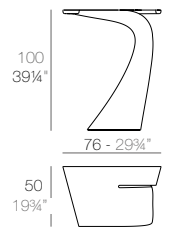

WING

WING Mesa Alta
WING Bar Table

	Basic Basic	Lacquered Lacado	White Led Cab. Led Blanco Cab.	RGBW Led Cab. Led RGBW Cab.	RGBW Led Batt. Led RGBW Bat.	RGBW Led DMX Cab. Led RGBW DMX Cab.	RGBW Led DMX Batt. Led RGBW DMX Bat.
Bar Table Mesa Alta	53032	53032F	53032W	53032L	53032Y	53032D	53032DY