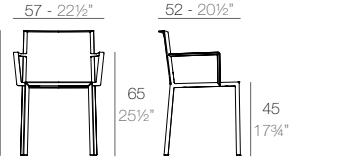

QUARTZ Silla con brazos
QUARTZ Chair with arms

Basic	Lacquered	Cushion	Cushion
Basic	Lacado	Acolchado	Acolchado
		(NAUTIC)	(SILVERTEX, CREVIN, SAVANE, HERITAGE)
54195	54195F	54195CO	54195CCO