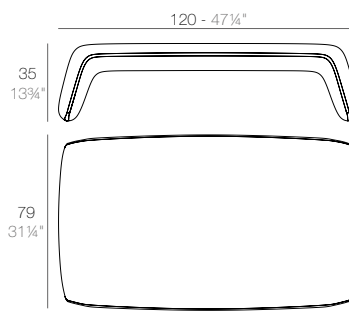

BLOW

BLOW Mesa Baja
BLOW Low Table

	Basic Basic	Lacquered Lacado	White Led Cab. Led Blanco Cab.	RGBW Led Cab. Led RGBW Cab.	RGBW Led DMX Cab. Led RGBW DMX Cab.	RGBW Led Batt. Led RGBW Bat.	RGBW Led DMX Batt. Led RGBW DMX Bat.
Low Table Basic Mesa Baja Basic	55015	-	55015W	55015L	55015D	55015Y	55015DY
Low Table Lacquered Mesa Baja Lacado	-	55015F	55015FW	55015FL	55015FD	55015FY	55015FDY

ULM

	Basic Basic	Lacquered Lacado	White Led Cab. Led Blanco Cab.	RGBW Led Cab. Led RGBW Cab.	RGBW Led DMX Cab. Led RGBW DMX Cab.	RGBW Led Batt. Led RGBW Bat.	RGBW Led DMX Batt. Led RGBW DMX Bat.
Low Table Mesa Baja	54132	54132F	54132W	54132L	54132D	54132Y	54132DY