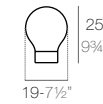

THE SECOND LIGHT

THE SECOND LIGHT Ø19 cm
THE SECOND LIGHT Ø7.1/2"