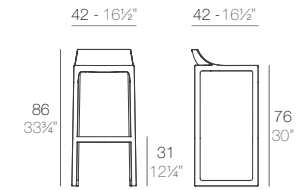

WALL STREET

WALL STREET Taburete Alto
WALL STREET Bar Stool

	Basic Basic	Lacquered Lacado
Bar Stool - Taburete Alto	65017	65017F