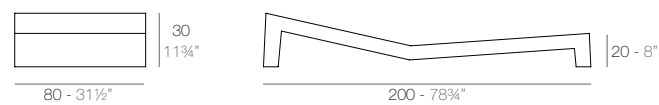

JUT

JUT Tumbona
JUT Sun Lounger

	Basic Basic	Lacquered Lacado	White Led Cab. Led Blanco Cab.	RGBW Led Cab. Led RGBW Cab.	RGBW Led Batt. Led RGBW Bat.	RGBW Led DMX Cab. Led RGBW DMX Cab.	RGBW Led DMX Batt. Led RGBW DMX Batt.
Sun Lounger - Tumbona	44404	44404F	-	-	-	-	-
Bed + 4 pillows - Cama + 4 cojines	44421	44421F	44421W	44421L	44421Y	44421D	44421DY
Bed XL + 8 pillows - Cama XL + 8 cojines	44420	44420F	44420W	44420L	44420Y	44420D	44420DY