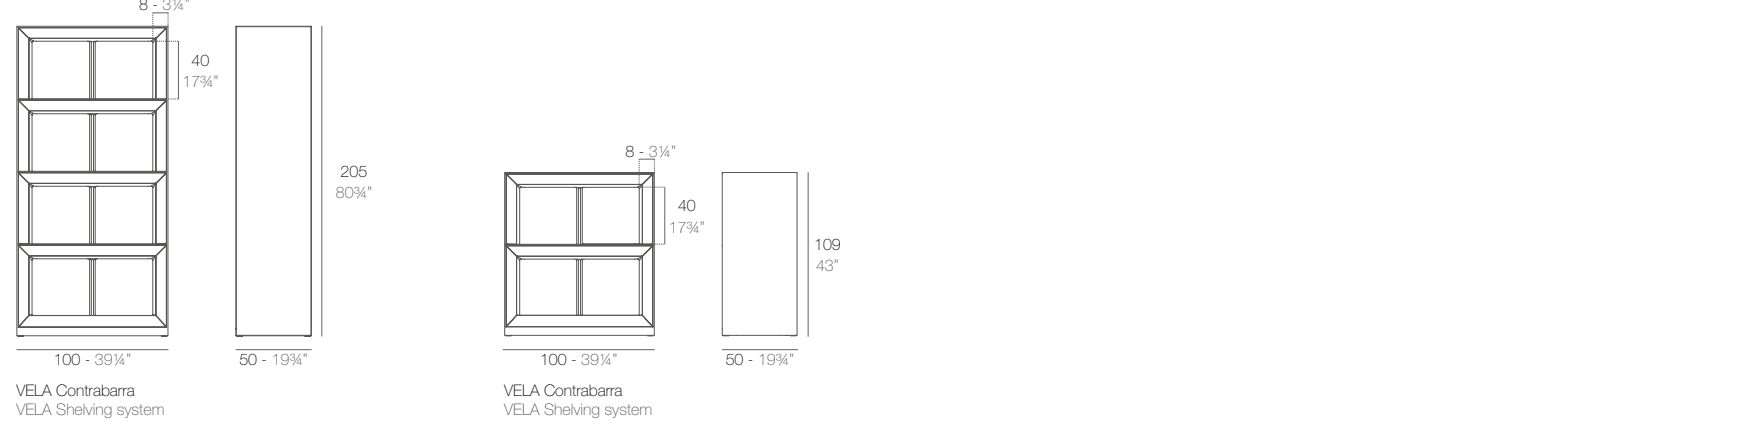

FAZ

	Basic Basic	Lacquered Lacado	White Led Cab. Led Blanco Cab.	RGBW Led Cab. Led RGBW Cab.	RGBW Led Batt. Led RGBW Bat.	RGBW Led DMX Cab. Led RGBW DMX Cab.	RGBW Led DMX Batt. Led RGBW DMX Bat.
Double counter with ice bucket Barra centro con cubitera	54114	54114F	54114W	54114L	54114Y	54114D	54114DY
Double counter Barra centro	54113	54113F	54113W	54113L	54113Y	54113D	54113DY
Corner counter Barra esquina	54112	54112F	54112W	54112L	54112Y	54112D	54112DY
Side counter Barra lateral	54111	54111F	54111W	54111L	54111Y	54111D	54111DY

Optional Opcional	2-HPL Flat shelf set Set 2 estantes HPL	Counter top - stainless steel Cubre barra inox.	8-Wheel set with lock set Set 8 ruedas con bloqueo	Bluetooth sound system pack 200W Bluetooth sound system pack 200W
	54113E	54114X	56001B	54099
	54113E	54113X	56001B	54099
	54112E	54112X	56001B	54099
	54111E	54111X	56001B	54099

VELA

	Basic Basic	Lacquered Lacado	White Led Cab. Led Blanco Cab.	RGBW Led Cab. Led RGBW Cab.	RGBW Led Batt. Led RGBW Bat.	RGBW Led DMX Cab. Led RGBW DMX Cab.	RGBW Led DMX Batt. Led RGBW DMX Bat.
Catering counter with ice bucket Barra catering cubitera	54109	54109F	54109W	54109L	54109Y	54109D	54109DY
Catering counter Barra catering	54103	54103F	54103W	54103L	54103Y	54103D	54103DY
Shelving system h=80% Contrabarra h=205	54124	54124F	54124W	54124L	54124Y	54124D	54124DY
Shelving system h=43% Contrabarra h=109	54123	54123F	54123W	54123L	54123Y	54123D	54123DY
Counter door (with hinge) Puerta barra (con bisagra)	54084	54084F	-	-	-	-	-
Single counter Barra 100	54081	54081F	54081W	54081L	54081Y	54081D	54081DY
Double counter Barra	54082	54082F	54082W	54082L	54082Y	54082D	54082DY