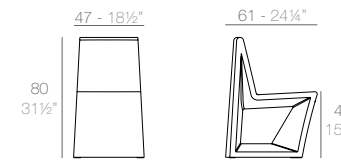

REST

REST Silla
REST Chair

Basic	Lacquered	Cushion
Basic	Lacado	Acolchado
53012	53012F	53012CO