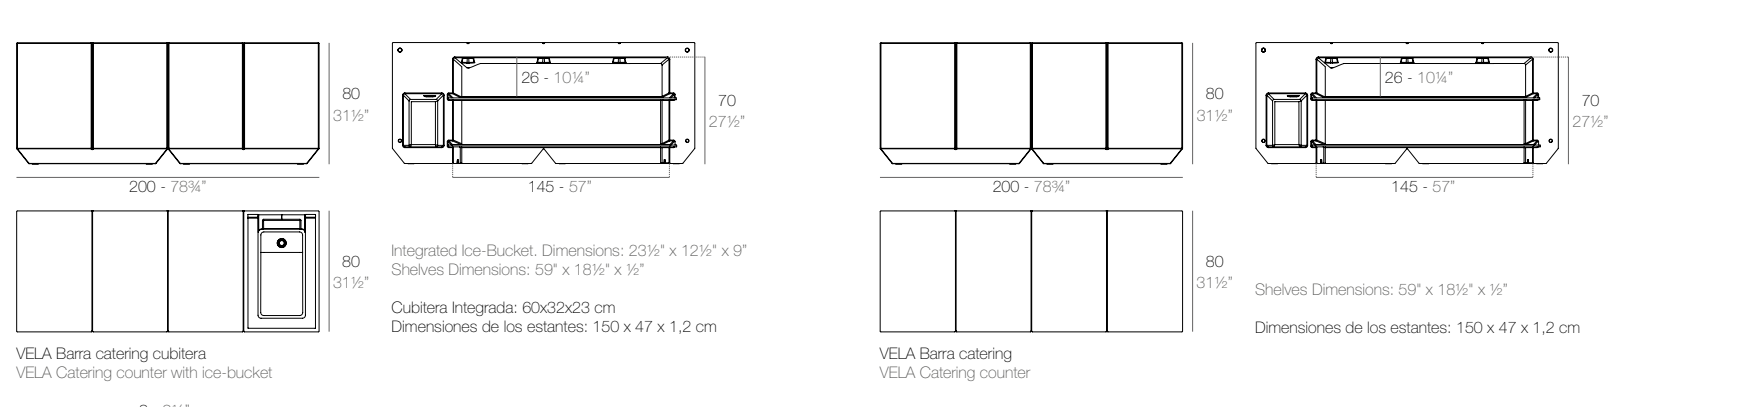

FAZ

	Basic Basic	Lacquered Lacado	White Led Cab. Led Blanco Cab.	RGBW Led Cab. Led RGBW Cab.	RGBW Led Batt. Led RGBW Bat.	RGBW Led DMX Cab. Led RGBW DMX Cab.	RGBW Led DMX Batt. Led RGBW DMX Bat.
Double counter with ice bucket Barra centro con cubitera	54114	54114F	54114W	54114L	54114Y	54114D	54114DY
Double counter Barra centro	54113	54113F	54113W	54113L	54113Y	54113D	54113DY
Corner counter Barra esquina	54112	54112F	54112W	54112L	54112Y	54112D	54112DY
Side counter Barra lateral	54111	54111F	54111W	54111L	54111Y	54111D	54111DY

Optional Opcional	2-HPL Flat shelf set Set 2 estantes HPL	Counter top - stainless steel Cubre barra inox.	8-Wheel set with lock set Set 8 ruedas con bloqueo	Bluetooth sound system pack 200W Bluetooth sound system pack 200W
	54113E	54114X	56001B	54099
	54113E	54113X	56001B	54099
	54112E	54112X	56001B	54099
	54111E	54111X	56001B	54099

VELA

	Basic Basic	Lacquered Lacado	White Led Cab. Led Blanco Cab.	RGBW Led Cab. Led RGBW Cab.	RGBW Led Batt. Led RGBW Bat.	RGBW Led DMX Cab. Led RGBW DMX Cab.	RGBW Led DMX Batt. Led RGBW DMX Bat.
Catering counter with ice bucket Barra catering cubitera	54109	54109F	54109W	54109L	54109Y	54109D	54109DY
Catering counter Barra catering	54103	54103F	54103W	54103L	54103Y	54103D	54103DY
Shelving system h=80% Contrabarra h=205	54124	54124F	54124W	54124L	54124Y	54124D	54124DY
Shelving system h=43% Contrabarra h=109	54123	54123F	54123W	54123L	54123Y	54123D	54123DY
Counter door (with hinge) Puerta barra (con bisagra)	54084	54084F	-	-	-	-	-
Single counter Barra 100	54081	54081F	54081W	54081L	54081Y	54081D	54081DY
Double counter Barra	54082	54082F	54082W	54082L	54082Y	54082D	54082DY