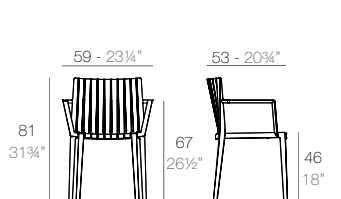

SPRITZ Silla con brazos
SPRITZ Chair with arms

Basic	Cushion
Basic	Acolchado
	(NAUTIC)
56015	56015CO