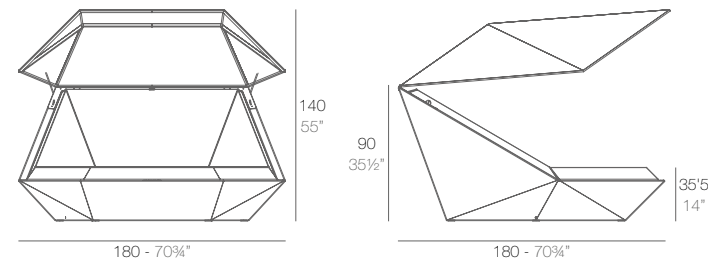

FAZ Daybed con parasol
FAZ Daybed with parasol

	Open Abierto	Close Cerrado	Rotation Giro	Thick cushion Grosor acolchado
Daybed with parasol	55"	35 1/2"	360°	3 1/4"
Daybed con parasol	140	90	360°	8

Optional	Bluetooth sound system pack 200W Bluetooth sound system pack 200W	4-Pillow pack 23 1/2"x23 1/2" Pack 4 cojines 60x60cm
	54099	54101
	54099	54101