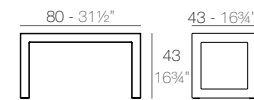

FRAME

FRAME Banco
FRAME Bench

	Basic Basic	Lacquered Lacado	Cushion Acolchado
Bench Banco	54087	54087F	54087CO