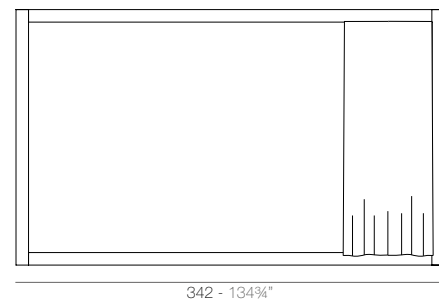

CANOPIES & PAVILIONS PÉRGOLAS Y CENADORES

VELA

COUNTERS BARRAS

FIESTA

	Basic Basic	Lacquered Lacado	White Led Cab. Led Blanco Cab.	RGBW Led Cab. Led RGBW Cab.	RGBW Led Batt. Led RGBW Bat.	RGBW Led DMX Cab. Led RGBW DMX Cab.	RGBW Led DMX Batt. Led RGBW DMX Bat.
120 Counter 120 Barra	56023	56023F	56023W	56023L	56023Y	56023D	56023DY
180 Counter 180 Barra	56001	56001F	56001W	56001L	56001Y	56001D	56001DY
Curved counter Barra curva	56002	56002F	56002W	56002L	56002Y	56002D	56002DY

	2-HPL Flat shelf set Set 2 estantes HPL	Counter top - stainless steel Cobre barra inox.	8-Wheel set with lock set Set 8 ruedas con bloqueo	Bluetooth sound system pack 200W Bluetooth sound system pack 200W
Optional	56023E	56023X	56023B	56099
	56001E	56001X	56001B	56099
	56002E	56002X	56002B	56099

COMBINATION OPTIONS - POSIBLES COMBINACIONES