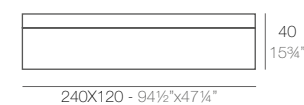

FRAME

FRAME Tumbona
FRAME Sun Lounger

	Basic Basic	Lacquered Lacado
Sun Lounger - Tumbona	54097	54097F

JUT

JUT Tumbona
JUT Sun Lounger

	Basic Basic	Lacquered Lacado	White Led Cab. Led Blanco Cab.	RGBW Led Cab. Led RGBW Cab.	RGBW Led Batt. Led RGBW Bat.	RGBW Led DMX Cab. Led RGBW DMX Cab.	RGBW Led DMX Batt. Led RGBW DMX Batt.
Sun Lounger - Tumbona	44404	44404F	-	-	-	-	-
Bed + 4 pillows - Cama + 4 cojines	44421	44421F	44421W	44421L	44421Y	44421D	44421DY
Bed XL + 8 pillows - Cama XL + 8 cojines	44420	44420F	44420W	44420L	44420Y	44420D	44420DY