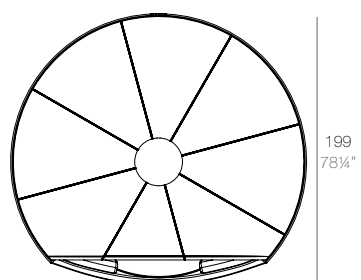

MOON Daybed con Capota Textil
MOON Daybed with Fabric Roof

	Basic	Lacquered Lacado	White Led Cab. Led Blanco Cab.	RGBW Led Cab. Led RGBW Cab.	RGBW Led Batt. Led RGBW Bat.	RGBW Led DMX Cab. Led RGBW DMX Cab.	RGBW Led DMX Batt. Led RGBW DMX Bat.
Daybed	54281	54281F	54281W	54281L	54281Y	54281D	54281DY
Daybed rope roof Daybed trenzada	54279	54279F	54279W	54279L	54279Y	54279D	54279DY
Daybed fabric roof Daybed capota textil	54326	54326F	54326W	54326L	54326Y	54326D	54326DY

Optional	Bluetooth sound system pack 200W Bluetooth sound system pack 200W	4-Pillow pack 23 1/2"x23 1/2" Pack 4 cojines 60x60cm
	54099	54101
	54099	54101
	54326	54326