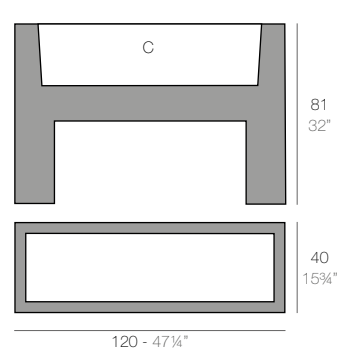

MURO

MURO 120 x 40 x 81 cm
MURO 47¼" x 15¾" x 32"

	Gal L	C= d x h in C= d x h cm	Basic Basic	Self-watering Autorniego	Lacquered Lacado	White Led Cab. Led Blanco Cab.	RGBW Led Cab. Led RGBW Cab.	RGBW Led Batt. Led RGBW Bat.	RGBW Led DMX Cab. Led RGBW DMX Cab.	RGBW Led DMX Batt. Led RGBW DMX Bat.
Muro 47¼" x 15¾" x 32" - Muro 120 x 40 x 81 cm	24 - 90	43¾" x 12¾" x 12¾" - 111 x 31 x 31	42620A	42620R	42620RF	42620W	42620L	42620Y	42620D	42620DY