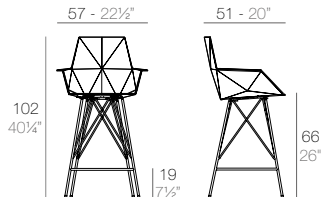

Basic Basic	Lacquered Lacado
Counter Stool with arms 40 1/4\"/>		

FAZ Taburete Alto con brazos 102
FAZ Counter Stool with arms 40 1/4\"/>