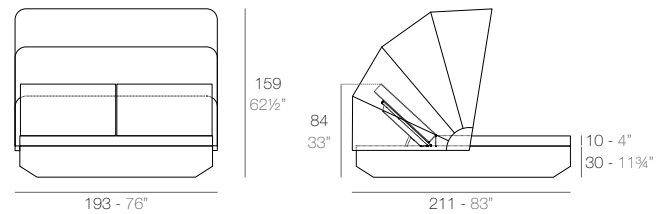

VELA Daybed 2 cabezales reclinables con parasol plegable. Giro 360°. VELA Daybed 2 reclining backrest square with folding sunroof. Rotation 360°.