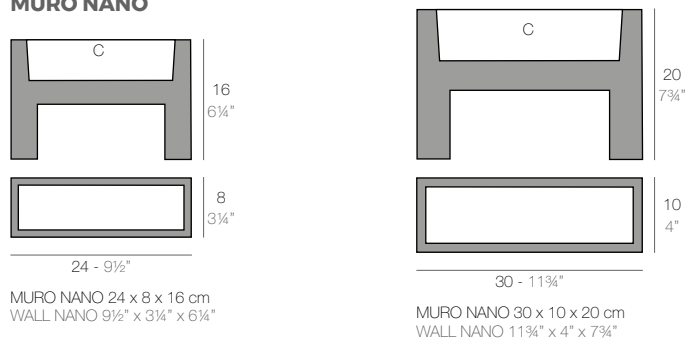

MURO NANO

	Gal L	C = d x h in C = d x h cm	Nano Nano	Nano Lacquered Lacado Nano	Nano Led Nano Led
Wall Nano 9½"x3¼"x6¼" - Muro Nano 24x8x16 cm	0'2 - 0'8	8½" x 2½" x 2½" - 22 x 6 x 7	42608A	42608F	42608W
Wall Nano 11¾"x4"x7¾" - Muro Nano 30x10x20 cm	0'4 - 1'5	11" x 3¼" x 3¼" - 28 x 8 x 8	42610A	42610F	42610W