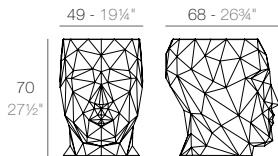

ADAN

ADAN Mesa ADAN Table

	Basic Basic	Lacquered Lacado	White Led Cab. Led Blanco Cab.	RGBW Led Cab. Led RGBW Cab.	RGBW Led DMX Cab. Led RGBW DMX Cab.	RGBW Led Batt. Led RGBW Bat.	RGBW Led DMX Batt. Led RGBW DMX Batt.
Table Mesa	49062	49062F	49062W	49062L	49062D	49062D	49062DY