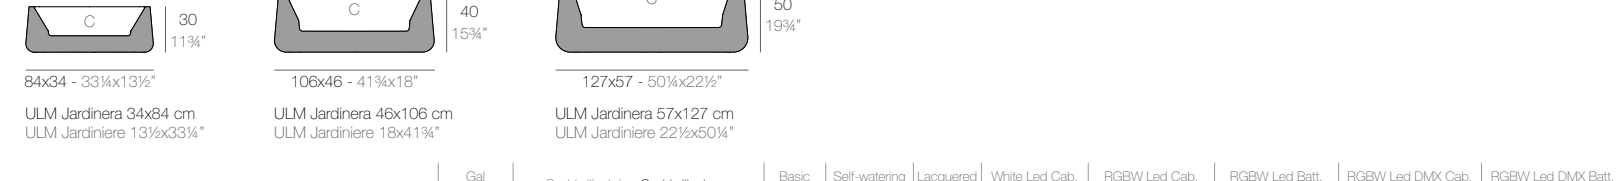

ULM JARDINERAS

	Gal L	C= (d-d) x h in - C= (d-d) x h cm	Basic Basic	Self-watering Autoriego	Lacquered Lacado	White Led Cab. Led Blanco Cab.	RGBW Led Cab. Led RGBW Cab.	RGBW Led Batt. Led RGBW Bat.	RGBW Led DMX Cab. Led RGBW DMX Cab.	RGBW Led DMX Batt. Led RGBW DMX Bat.
Jardiniera 13½" x 33¼" x 11¾" - Jardinera 34 x 84 x 30	6½ - 25	9½" x 29" x 7" - 24 x 74 x 19	42217A	42217R	42217PF	42217W	42217L	42217Y	42217D	42217DY
Jardiniera 18" x 41¾" x 15¾" - Jardinera 46 x 106 x 40	14¾ - 56	12½" x 36¾" x 10¼" - 32 x 92 x 26	42218A	42218R	42218PF	42218W	42218L	42218Y	42218D	42218DY
Jardiniera 22½" x 50¾" x 19¾" - Jardinera 57 x 127 x 50	30 - 114	15¾" x 43¾" x 13" - 40 x 110 x 33	42219A	42219R	42219PF	42219W	42219L	42219Y	42219D	42219DY