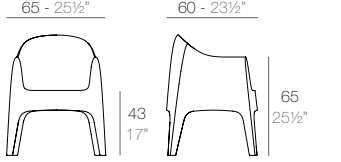

SOLID Sillón
SOLID Armchair

Basic	Cushion
Basic	Acolchado
	(NAUTIC)
55027	55027CO