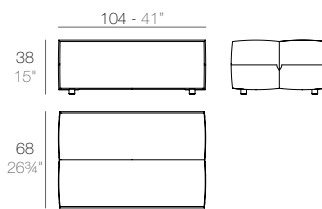

TABLET

TABLET Puff S
TABLET Ottoman S
ref. 54211