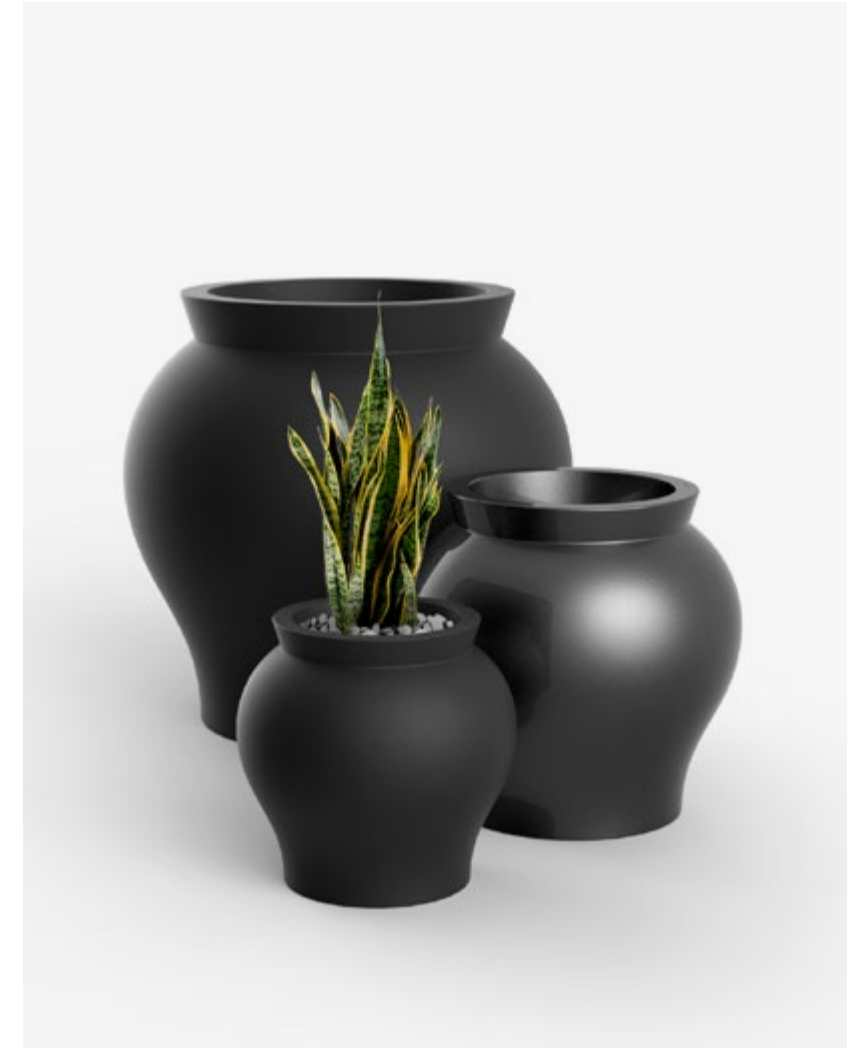

SUAVE **PLANTERS**
white + lacq. navy + ecrú

VENUS

by Marcel Wanders

VENUS PLANTERS & SUAVE LOUNGE CHAIR & SIDE TALBE
black + lacq, black + ecru & glad ecru upholstery

VENUS PLANTERS
black + lacq, anthracite