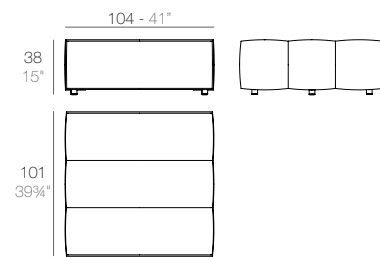

TABLET Puff L
TABLET Ottoman L
ref. 54213