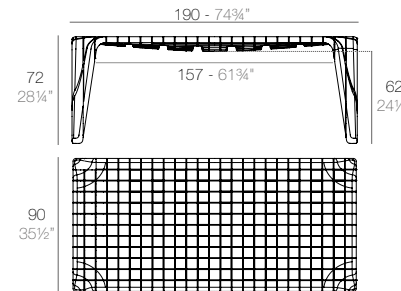

F3

F3 Mesa F3 Dining Table

	Basic Basic	Lacquered Lacado	Lacquered Two-Tone Lacado Dos-Tonos
Dining Table Mesa	60004	60004F	60004Y