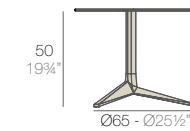

FAZ Ø 65 CM 3 LEGS