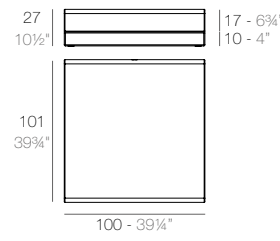

PIXEL Puff
PIXEL Ottoman