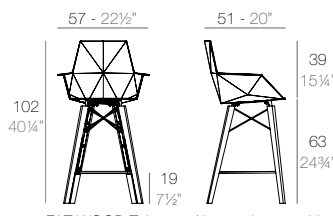

Basic Basic	Lacquered Lacado
Counter Stool with arms 40 1/4\"/>		

FAZ WOOD Taburete Alto con brazos 102
FAZ WOOD Counter Stool with arms 40 1/4\"/>