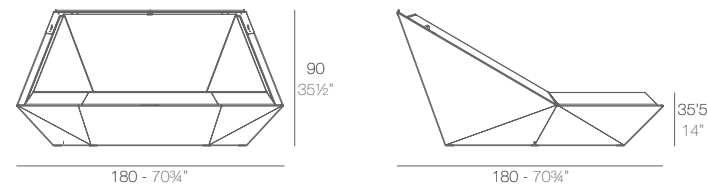

8 x 60007 AND - AND
8 x 60006 AND Banco - AND Bench

2 x 60007 AND - AND
12 x 60006 AND Banco - AND Bench

DAYBEDS & SUN LOUNGERS

DAYBEDS & TUMBONAS

FAZ

FAZ Daybed
FAZ Daybed

	Rotation Giro	Thick cushion Grosor acolchado
Daybed	360°	3 1/4"
Daybed	360°	8