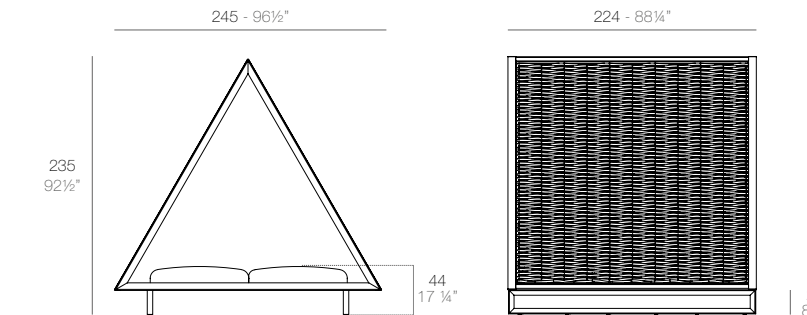

FRAME VINEYARD Daybed con capota trenzada. FRAME VINEYARD Daybed with woven rope parasol.

	Basic Basic	Lacquered Lacado	White Led Cab. Led Blanco Cab.	RGBW Led Cab. Led RGBW Cab.	RGBW Led Batt. Led RGBW Bat.	RGBW Led DMX Cab. Led RGBW DMX Cab.	RGBW Led DMX Batt. Led RGBW DMX Bat.
Daybed round basic Daybed basic redondo	54108	54108F	54108W	54108L	54108Y	54108D	54108DY
Daybed round basic with folding sunroof Daybed basic redondo con parasol plegable	54187	54187F	54187W	54187L	54187Y	54187D	54187DY
Daybed 1 reclining backrest round Daybed redondo reclinable	54122	54122F	54122W	54122L	54122Y	54122D	54122DY
Daybed 1 reclining backrest round with folding sunroof Daybed redondo reclinable con parasol plegable	54188	54188F	54188W	54188L	54188Y	54188D	54188DY
Daybed basic square Daybed basic cuadrado	54107	54107F	54107W	54107L	54107Y	54107D	54107DY
Daybed basic square with folding sunroof Daybed basic cuadrado con parasol plegable	54184	54184F	54184W	54184L	54184Y	54184D	54184DY
Daybed 2 reclining backrest square Daybed 2 cabezales reclinables	54180	54180F	54180W	54180L	54180Y	54180D	54180DY
Daybed 2 reclining backrest square with folding sunroof Daybed 2 cabezales reclinables con parasol plegable	54185	54185F	54185W	54185L	54185Y	54185D	54185DY
Daybed 4 reclining backrest square Daybed 4 cabezales reclinables	54104	54104F	54104W	54104L	54104Y	54104D	54104DY
Daybed 4 reclining backrest square with folding sunroof Daybed 4 cabezales reclinables con parasol plegable	54186	54186F	54186W	54186L	54186Y	54186D	54186DY

	Bluetooth sound system pack 200W	4-Pillow pack 23 1/2"x23 1/2" Pack 4 cojines 60x60cm	Side table Mesa auxiliar
Optional Opcional	54099	54101	54207
	54099	54101	54207
	54099	54101	54207
	54099	54101	54207
	54099	54101	54207
	54099	54101	54207
	54099	54101	54207
	54099	54101	54207
	54099	54101	54207
	54099	54101	54207
	54099	54101	54207
	54099	54101	54207