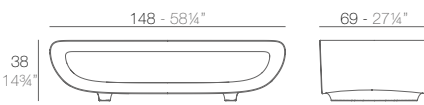

BUM BUM

BUM BUM Mesa Baja
BUM BUM Low Table

	Basic Basic	Lacquered Lacado	White Led Cab. Led Blanco Cab.	RGBW Led Cab. Led RGBW Cab.	RGBW Led DMX Cab. Led RGBW DMX Cab.	RGBW Led Batt. Led RGBW Bat.	RGBW Led DMX Batt. Led RGBW DMX Bat.
Low Table Basic	65007	-	65007W	65007L	65007D	65007Y	65007DY
Low Table Lacquered	-	65007F	65007FW	65007FL	65007FD	65007FY	65007FDY