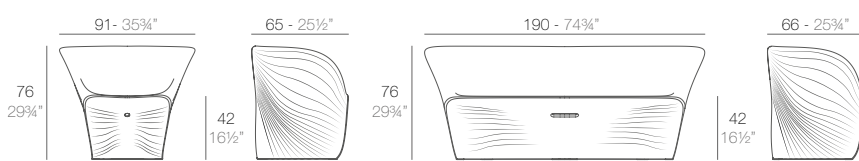

BIOPHILIA

BIOPHILIA Butaca
BIOPHILIA Lounge Chair

BIOPHILIA Sofá
BIOPHILIA Sofa

	Basic Basic	Lacquered Lacado	White Led Cab. Led Blanco Cab.	RGBW Led Cab. Led RGBW Cab.	RGBW Led DMX Cab. Led RGBW DMX Cab.	RGBW Led Batt. Led RGBW Bat.	RGBW Led DMX Batt. Led RGBW DMX Batt.	Lacquered Two-Tone Lacado Dos-Tonos	Cushion Acolchado
Lounge Chair - Butaca	59002	59002F	59002W	59002L	59002D	59002Y	59002DY	59002FP	59002CO
Sofa - Sofá	59003	59003F	59003W	59003L	59003D	59003Y	59003DY	59003FP	59003CO