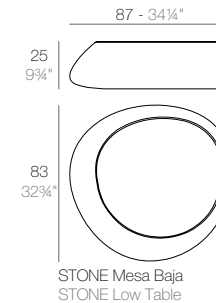

STONE

	Basic Basic	Lacquered Lacado	White Led Cab. Led Blanco Cab.	RGBW Led Cab. Led RGBW Cab.	RGBW Led DMX Cab. Led RGBW DMX Cab.	RGBW Led Batt. Led RGBW Bat.	RGBW Led DMX Batt. Led RGBW DMX Bat.	Glass Top Sobre Cristal
Low Table Mesa Baja	55007	55007F	55007W	55007L	55007D	55007Y	55007DY	55007C