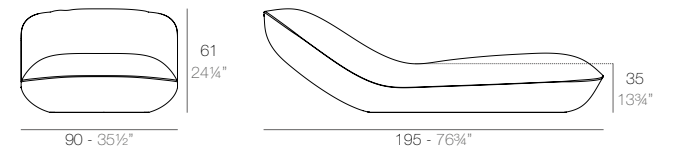

PILLOW

PILLOW Tumbona
PILLOW Sun Lounger

	Basic Basic	Lacquered Lacado	White Led Cab. Led Blanco Cab.	RGBW Led Cab. Led RGBW Cab.	RGBW Led Batt. Led RGBW Bat.	RGBW Led DMX Cab. Led RGBW DMX Cab.	RGBW Led DMX Batt. Led RGBW DMX Batt.
Sun Lounger - Tumbona	55013	55013F	55013W	55013L	55013Y	55013D	55013DY

VONDOM

VOXEL