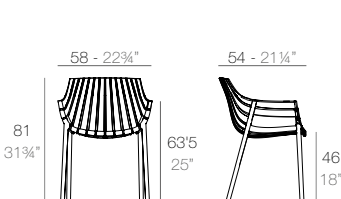

SPRITZ Sillón
SPRITZ Armchair

Basic	Cushion
Basic	Acolchado
	(NAUTIC)
56017	56017CO