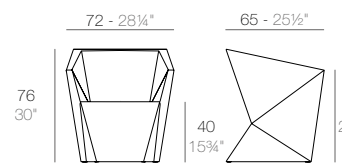

FAZ

FAZ Sillón
FAZ Armchair

Basic	Lacquered	RGBW	RGBW Led	Cushion
Basic	Lacado	Led Batt.	DMX Batt.	Acolchado
				(NAUTIC, SILVERTEX, CREVIN, SAVANE, HERITAGE)
54015	54015F	54015Y	54015DY	54015CO