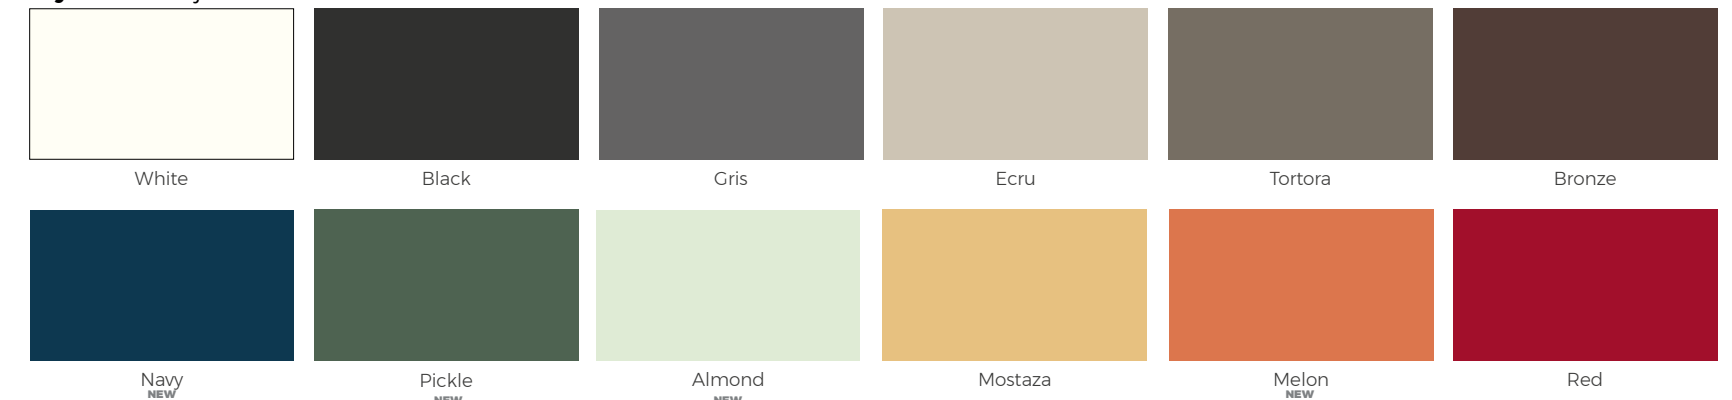

Inyección. Injection. PP