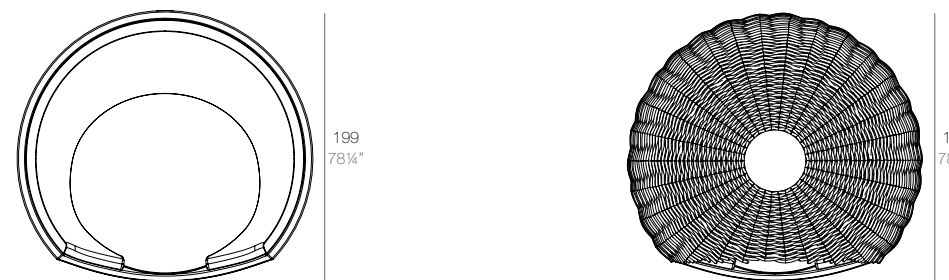

ULM MOON

MOON Daybed
MOON Daybed

MOON Daybed con capota trenzada
MOON Daybed with woven rope roof