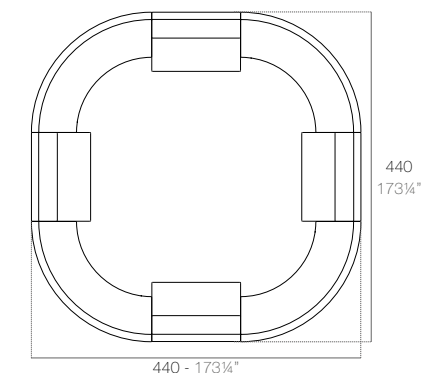

4 x 56023 120 Barra - 120 Counter
4 x 56002 Barra curva - Curved counter