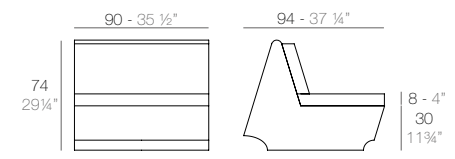

REST Sofá Módulo Central
REST Sectional Sofa Armless