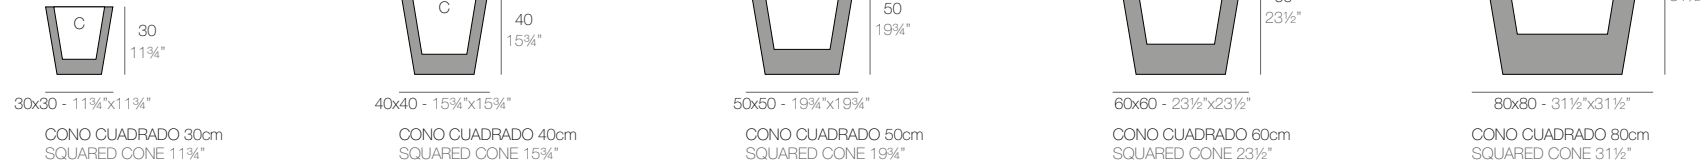

CONO CUADRADO

	Gal L	C= (d x d') x h in C= (d x d') x h cm	Basic Basic	Self-watering Autoriego	Lacquered Lacado	White Led Cab. Led Blanco Cab.	RGBW Led Cab. Led RGBW Cab.	RGBW Led Batt. Led RGBW Bat.	RGBW Led DMX Cab. Led RGBW DMX Cab.	RGBW Led DMX Batt. Led RGBW DMX Bat.
Squared Cone 11¾" x 11¾" - Cono Cuadrado 30 x 30 cm	2½ - 10	9" x 9" x 7¾" - 23 x 23 x 20	41130A	41130R	41130FF	41130W	41130L	41130Y	41130D	41130DY
Squared Cone 15¾" x 15¾" - Cono Cuadrado 40 x 40 cm	6½ - 24	12¼" x 12¼" x 12¼" - 31 x 31 x 31	41140A	41140R	41140FF	41140W	41140L	41140Y	41140D	41140DY
Squared Cone 19¾" x 19¾" - Cono Cuadrado 50 x 50 cm	10½ - 40	15" x 15" x 15" - 38 x 38 x 38	41150A	41150R	41150FF	41150W	41150L	41150Y	41150D	41150DY
Squared Cone 23½" x 23½" - Cono Cuadrado 60 x 60 cm	18½ - 70	18" x 18" x 18" - 46 x 46 x 46	41160A	41160R	41160FF	41160W	41160L	41160Y	41160D	41160DY
Squared Cone 31½" x 31½" - Cono Cuadrado 80 x 80 cm	53 - 200	24¾" x 24¾" x 24¾" - 63 x 63 x 63	41180A	41180R	41180FF	41180W	41180L	41180Y	41180D	41180DY