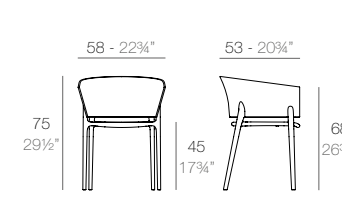

CHAIRS SILLAS

MANTA
MANTA Silla
MANTA Chair

Basic	Lacquered
Basic	Lacado
65047	65047F

KIMONO
KIMONO Silla
KIMONO Chair

Basic
Basic
54299

AFRICA
AFRICA Silla
AFRICA Chair

Basic	Lacquered	Cushion	Cushion
Basic	Lacado	Acolchado	Acolchado
		(NAUTIC)	(SILVERTEX, CREVIN, SAVANE, HERITAGE)
65036	65036F	65036CO	65036CCO