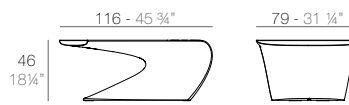

WING

WING Mesa Baja
WING Low Table

	Basic Basic	Lacquered Lacado	White Led Cab. Led Blanco Cab.	RGBW Led Cab. Led RGBW Cab.	RGBW Led DMX Cab. Led RGBW DMX Cab.	RGBW Led Batt. Led RGBW Bat.	RGBW Led DMX Batt. Led RGBW DMX Bat.
Low Table Mesa Baja	53035	53035F	53035W	53035L	53035D	53035Y	53035DY