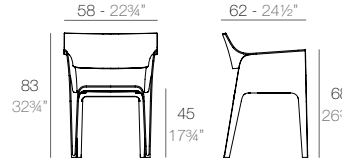

PEDRERA

PEDRERA Sillón
PEDRERA Armchair

Basic	Lacquered	Cushion	Cushion
Basic	Lacado	Acolchado	Acolchado
		(NAUTIC)	(SILVERTEX, CREVIN, SAVANE, HERITAGE)
65004	65004F	65004CO	65004CCO