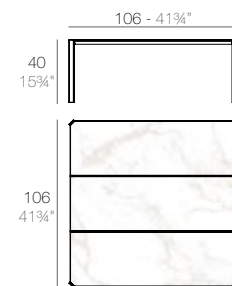

TABLET Mesa Baja 3
TABLET Low Table 3
ref. 55221