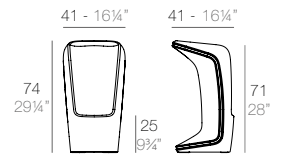

UFO

UFO Taburete Alto
UFO Bar Stool

	Basic Basic	Lacquered Lacado	RGBW Led Batt. Led RGBW Bat.	RGBW Led DMX Batt. Led RGBW DMX Bat.
Bar Stool - Taburete Alto	63005A	63005F	63005Y	63005DY