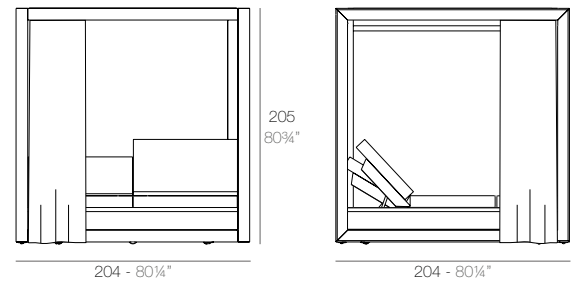

VELA

VELA Pérgola con estor (daybed no incluido)
VELA Canopy with blind (daybed not included)
ref: 54115F

VELA Pérgola con cortinas (daybed no incluido)
VELA Canopy with curtain (daybed not included)
ref: 54183F