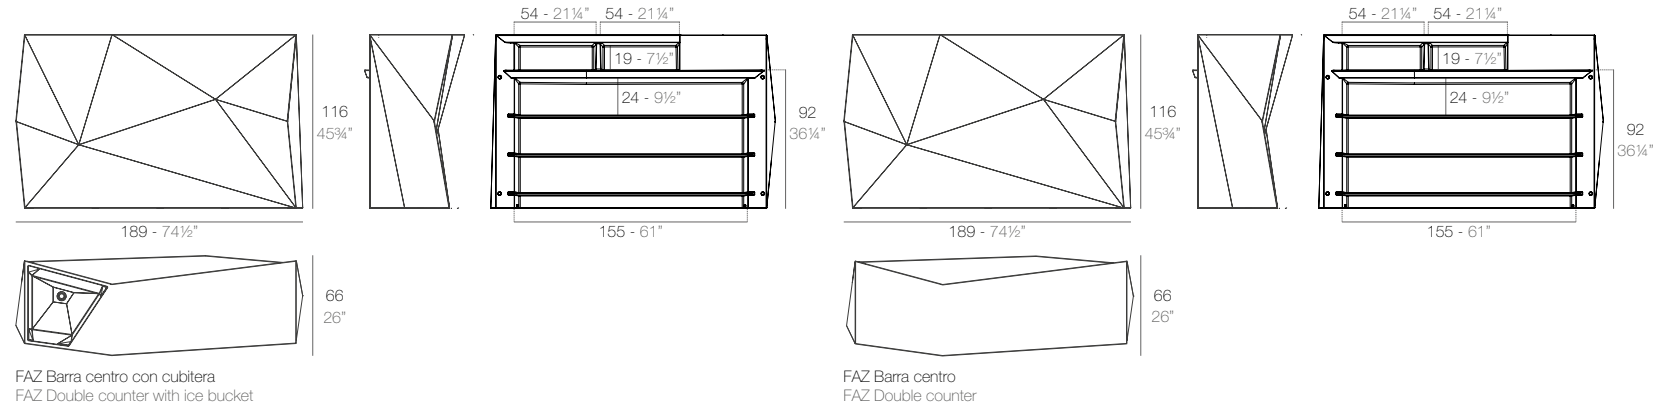

FAZ

	Basic Basic	Lacquered Lacado	White Led Cab. Led Blanco Cab.	RGBW Led Cab. Led RGBW Cab.	RGBW Led Batt. Led RGBW Bat.	RGBW Led DMX Cab. Led RGBW DMX Cab.	RGBW Led DMX Batt. Led RGBW DMX Bat.
Double counter with ice bucket Barra centro con cubitera	54114	54114F	54114W	54114L	54114Y	54114D	54114DY
Double counter Barra centro	54113	54113F	54113W	54113L	54113Y	54113D	54113DY
Corner counter Barra esquina	54112	54112F	54112W	54112L	54112Y	54112D	54112DY
Side counter Barra lateral	54111	54111F	54111W	54111L	54111Y	54111D	54111DY

Optional Opcional	2-HPL Flat shelf set Set 2 estantes HPL	Counter top - stainless steel Cubre barra inox.	8-Wheel set with lock set Set 8 ruedas con bloqueo	Bluetooth sound system pack 200W Bluetooth sound system pack 200W
	54113E	54114X	56001B	54099
	54113E	54113X	56001B	54099
	54112E	54112X	56001B	54099
	54111E	54111X	56001B	54099

VELA

	Basic Basic	Lacquered Lacado	White Led Cab. Led Blanco Cab.	RGBW Led Cab. Led RGBW Cab.	RGBW Led Batt. Led RGBW Bat.	RGBW Led DMX Cab. Led RGBW DMX Cab.	RGBW Led DMX Batt. Led RGBW DMX Bat.
Catering counter with ice bucket Barra catering cubitera	54109	54109F	54109W	54109L	54109Y	54109D	54109DY
Catering counter Barra catering	54103	54103F	54103W	54103L	54103Y	54103D	54103DY
Shelving system h=80% Contrabarra h=205	54124	54124F	54124W	54124L	54124Y	54124D	54124DY
Shelving system h=43% Contrabarra h=109	54123	54123F	54123W	54123L	54123Y	54123D	54123DY
Counter door (with hinge) Puerta barra (con bisagra)	54084	54084F	-	-	-	-	-
Single counter Barra 100	54081	54081F	54081W	54081L	54081Y	54081D	54081DY
Double counter Barra	54082	54082F	54082W	54082L	54082Y	54082D	54082DY