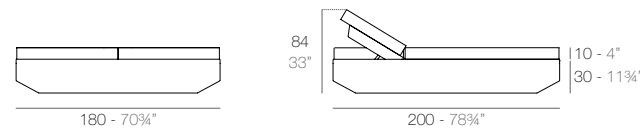

VELA

VELA Daybed basic redondo. Giro 360°. VELA Daybed round basic. Rotation 360°.

VELA Daybed redondo reclinable. Giro 360°. VELA Daybed 1 reclining backrest round. Rotation 360°.

VELA Daybed basic cuadrado. Giro 360°. VELA Daybed basic square. Rotation 360°.