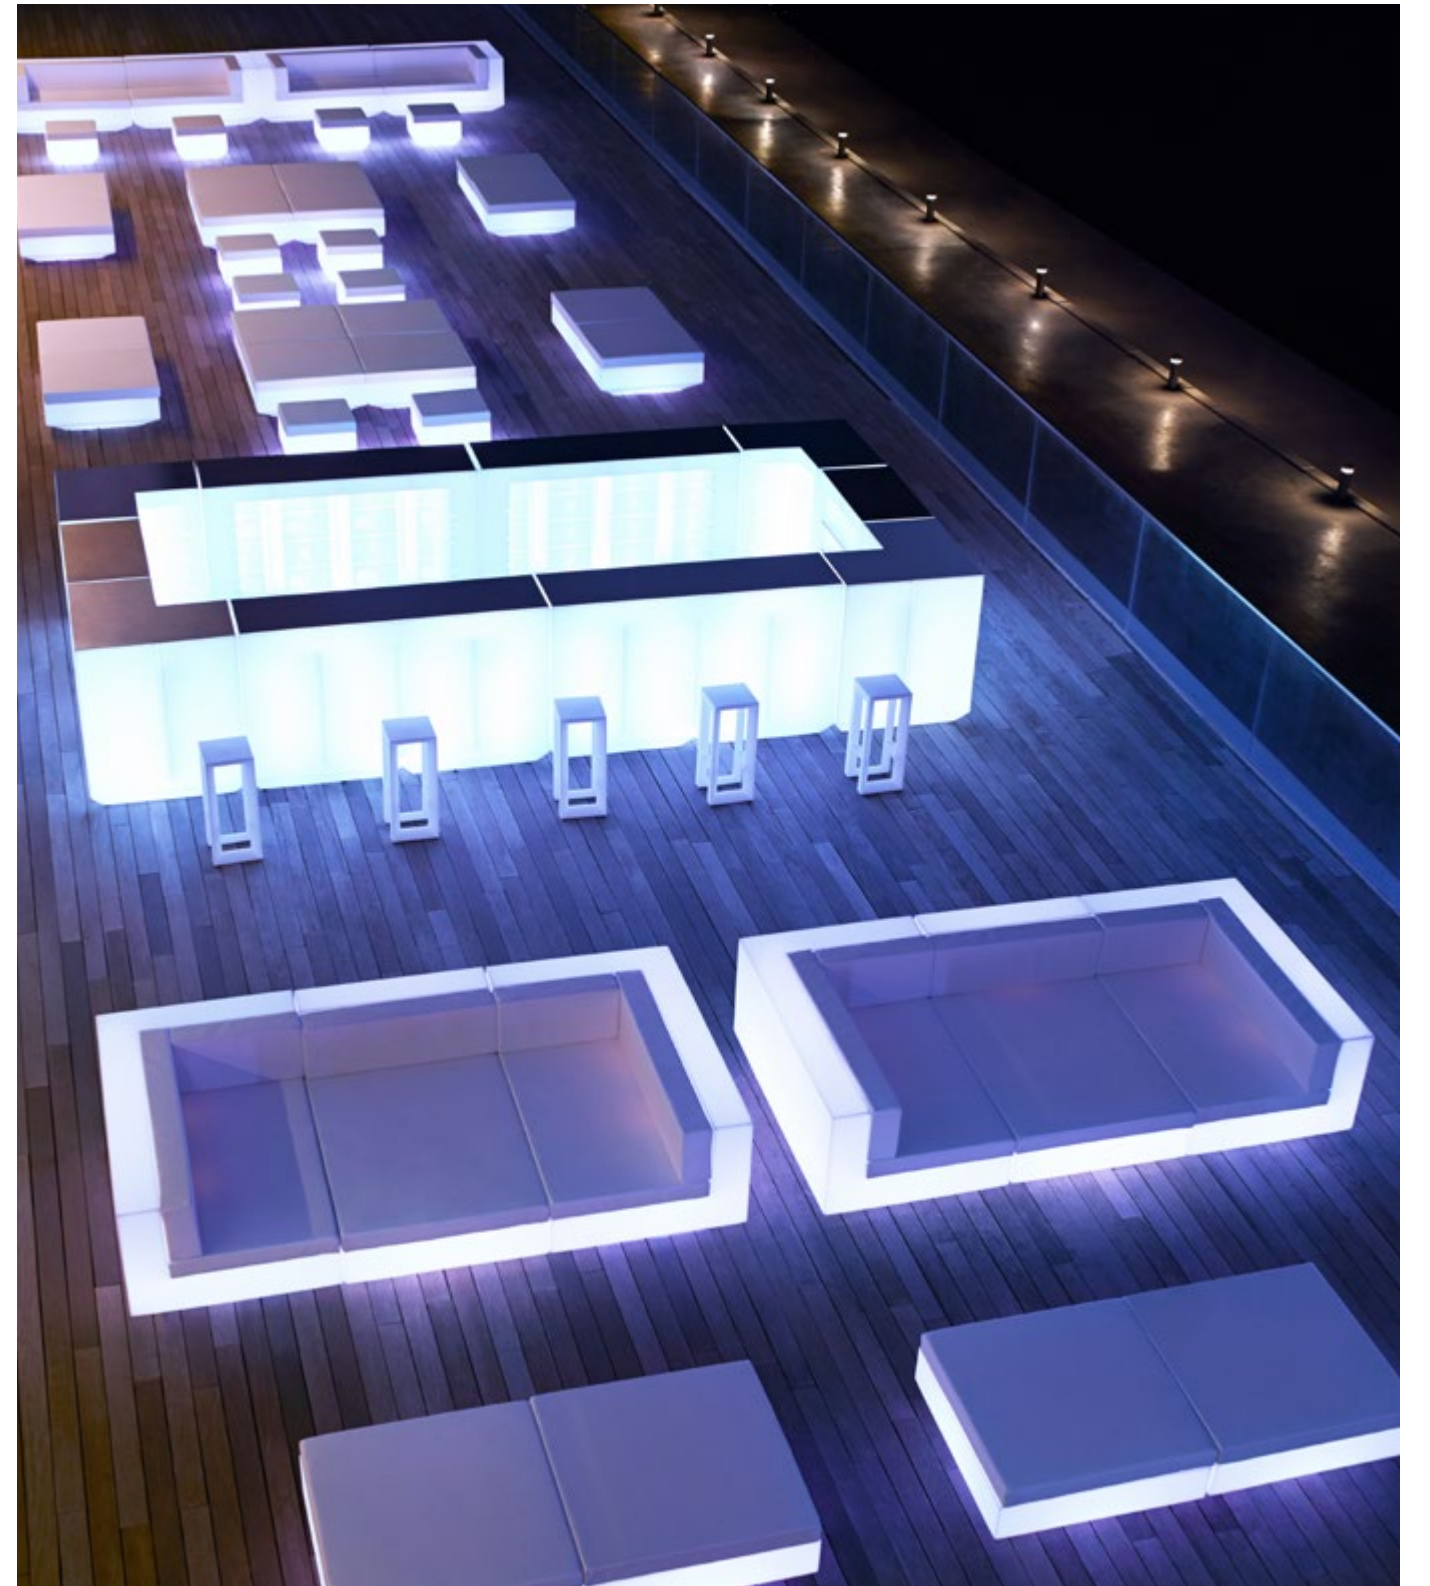

VELA **COUNTER & CHAISE LONGUE & OTTOMANS & FRAME STOOLS**
ice + rgbw + nautic white cushions

VELA
DAYBED RECLINING BACKREST + RETRACTABLE CANOPY
 white + savane silver + white retractable canopy

VELA **DAYBED RECLINING BACKREST ROUND**
 ecru + savane white & white + heritage papyrus & ecru + heritage papyrus