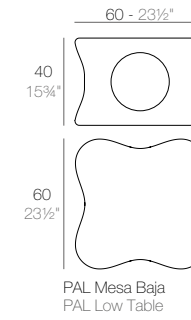

PAL

	Basic Basic	Lacquered Lacado	White Led Cab. Led Blanco Cab.	RGBW Led Cab. Led RGBW Cab.	RGBW Led DMX Cab. Led RGBW DMX Cab.	RGBW Led Batt. Led RGBW Bat.	RGBW Led DMX Batt. Led RGBW DMX Bat.
Low Table Mesa Baja	51003	51003F	51003W	51003L	51003D	51003Y	51003DY