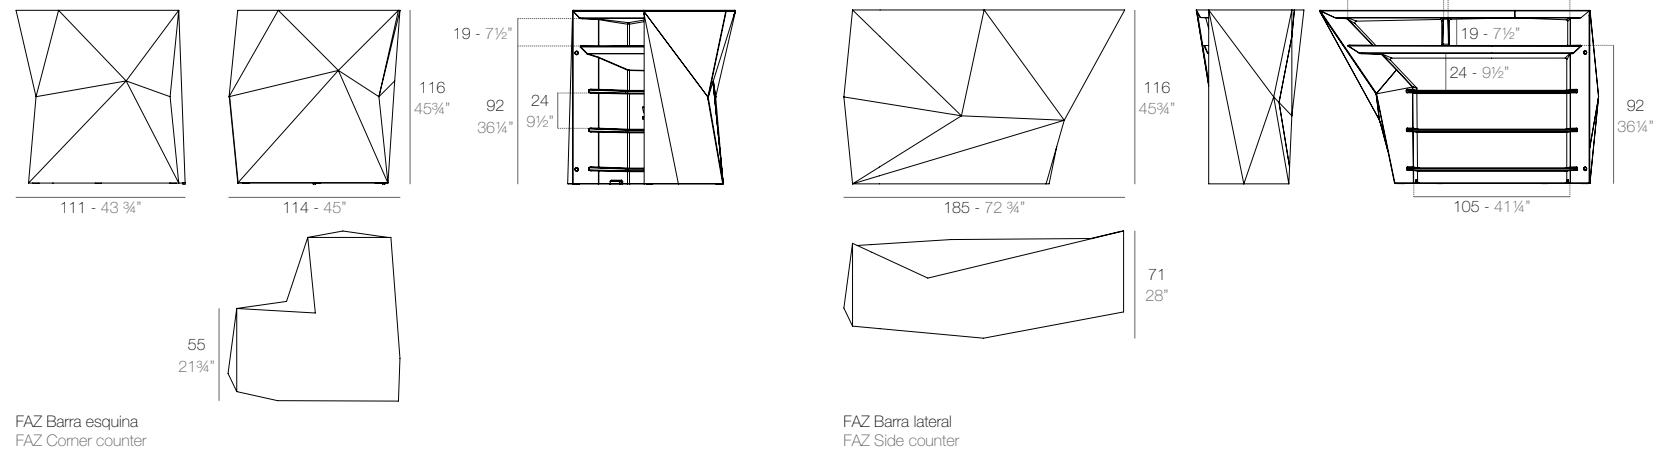

FAZ

	Basic Basic	Lacquered Lacado	White Led Cab. Led Blanco Cab.	RGBW Led Cab. Led RGBW Cab.	RGBW Led Batt. Led RGBW Bat.	RGBW Led DMX Cab. Led RGBW DMX Cab.	RGBW Led DMX Batt. Led RGBW DMX Bat.
Double counter with ice bucket Barra centro con cubitera	54114	54114F	54114W	54114L	54114Y	54114D	54114DY
Double counter Barra centro	54113	54113F	54113W	54113L	54113Y	54113D	54113DY
Corner counter Barra esquina	54112	54112F	54112W	54112L	54112Y	54112D	54112DY
Side counter Barra lateral	54111	54111F	54111W	54111L	54111Y	54111D	54111DY

Optional Opcional	2-HPL Flat shelf set Set 2 estantes HPL	Counter top - stainless steel Cubre barra inox.	8-Wheel set with lock set Set 8 ruedas con bloqueo	Bluetooth sound system pack 200W Bluetooth sound system pack 200W
	54113E	54114X	56001B	54099
	54113E	54113X	56001B	54099
	54112E	54112X	56001B	54099
	54111E	54111X	56001B	54099

VELA

	Basic Basic	Lacquered Lacado	White Led Cab. Led Blanco Cab.	RGBW Led Cab. Led RGBW Cab.	RGBW Led Batt. Led RGBW Bat.	RGBW Led DMX Cab. Led RGBW DMX Cab.	RGBW Led DMX Batt. Led RGBW DMX Bat.
Catering counter with ice bucket Barra catering cubitera	54109	54109F	54109W	54109L	54109Y	54109D	54109DY
Catering counter Barra catering	54103	54103F	54103W	54103L	54103Y	54103D	54103DY
Shelving system h=80% Contrabarra h=205	54124	54124F	54124W	54124L	54124Y	54124D	54124DY
Shelving system h=43% Contrabarra h=109	54123	54123F	54123W	54123L	54123Y	54123D	54123DY
Counter door (with hinge) Puerta barra (con bisagra)	54084	54084F	-	-	-	-	-
Single counter Barra 100	54081	54081F	54081W	54081L	54081Y	54081D	54081DY
Double counter Barra	54082	54082F	54082W	54082L	54082Y	54082D	54082DY