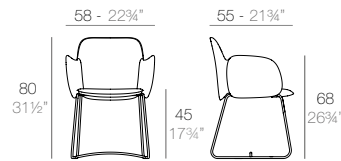

PEZZETTINA

PEZZETTINA Sillón
PEZZETTINA Armchair

Basic	Lacquered	Cushion	Cushion
Basic	Lacado	Acolchado	Acolchado
		(NAUTIC)	(SILVERTEX, CREVIN, SAVANE, HERITAGE)
56005	56005F