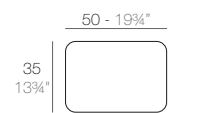

SUAVE Cojín 35x50cm
SUAVE Pillow 35x50cm
ref. 67004

SUAVE Cojín 50x50cm
SUAVE Pillow 50x50cm
ref. 67005

SUAVE Puff Ø45x40cm
SUAVE Ottoman Ø45x40cm
ref. 67006

SUAVE Puff Ø65x40cm
SUAVE Ottoman Ø65x40cm
ref. 67007