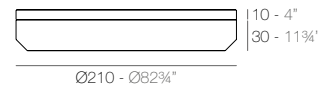

VELA

VELA Daybed basic redondo. Giro 360°. VELA Daybed round basic. Rotation 360°.