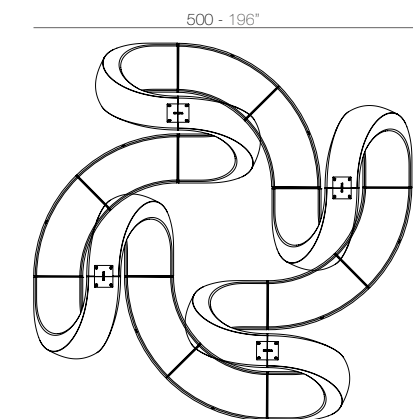

4 x 60007 AND - AND
8 x 60006 AND Banco - AND Bench