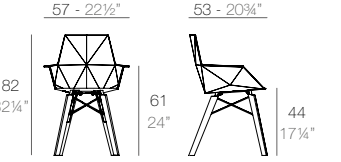

FAZ WOOD Sillón
FAZ WOOD Armchair

Basic	Lacquered	Cushion	Cushion
Basic	Lacado	Acolchado	Acolchado
		(NAUTIC)	(SILVERTEX, CREVIN, SAVANE, HERITAGE)
54294	54294F	54044CO	54044CCO