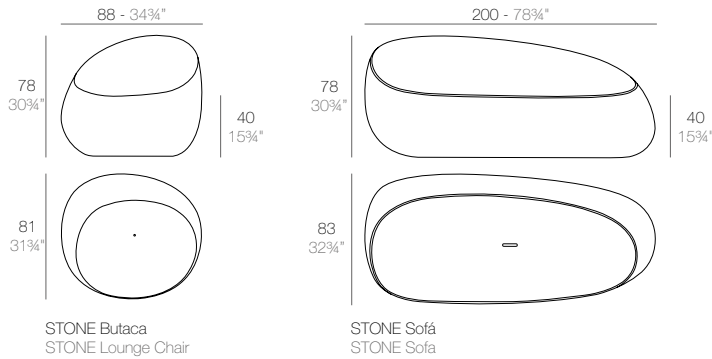

STONE

	Basic Basic	Lacquered Lacado	White Led Cab. Led Blanco Cab.	RGBW Led Cab. Led RGBW Cab.	RGBW Led DMX Cab. Led RGBW DMX Cab.	RGBW Led Batt. Led RGBW Batt.	RGBW Led DMX Batt. Led RGBW DMX Batt.	Nautic Cushion Nautic Acolchado	Silvertex / Crevin Cushion Silvertex / Crevin Acolchado
Lounge Chair - Butaca	55006	55006F	55006W	55006L	55006D	55006Y	55006DY	55006CO	55006CCO
Sofa - Sofá	55005	55005F	55005W	55005L	55005D	55005Y	55005DY	55005CO	55005CCO